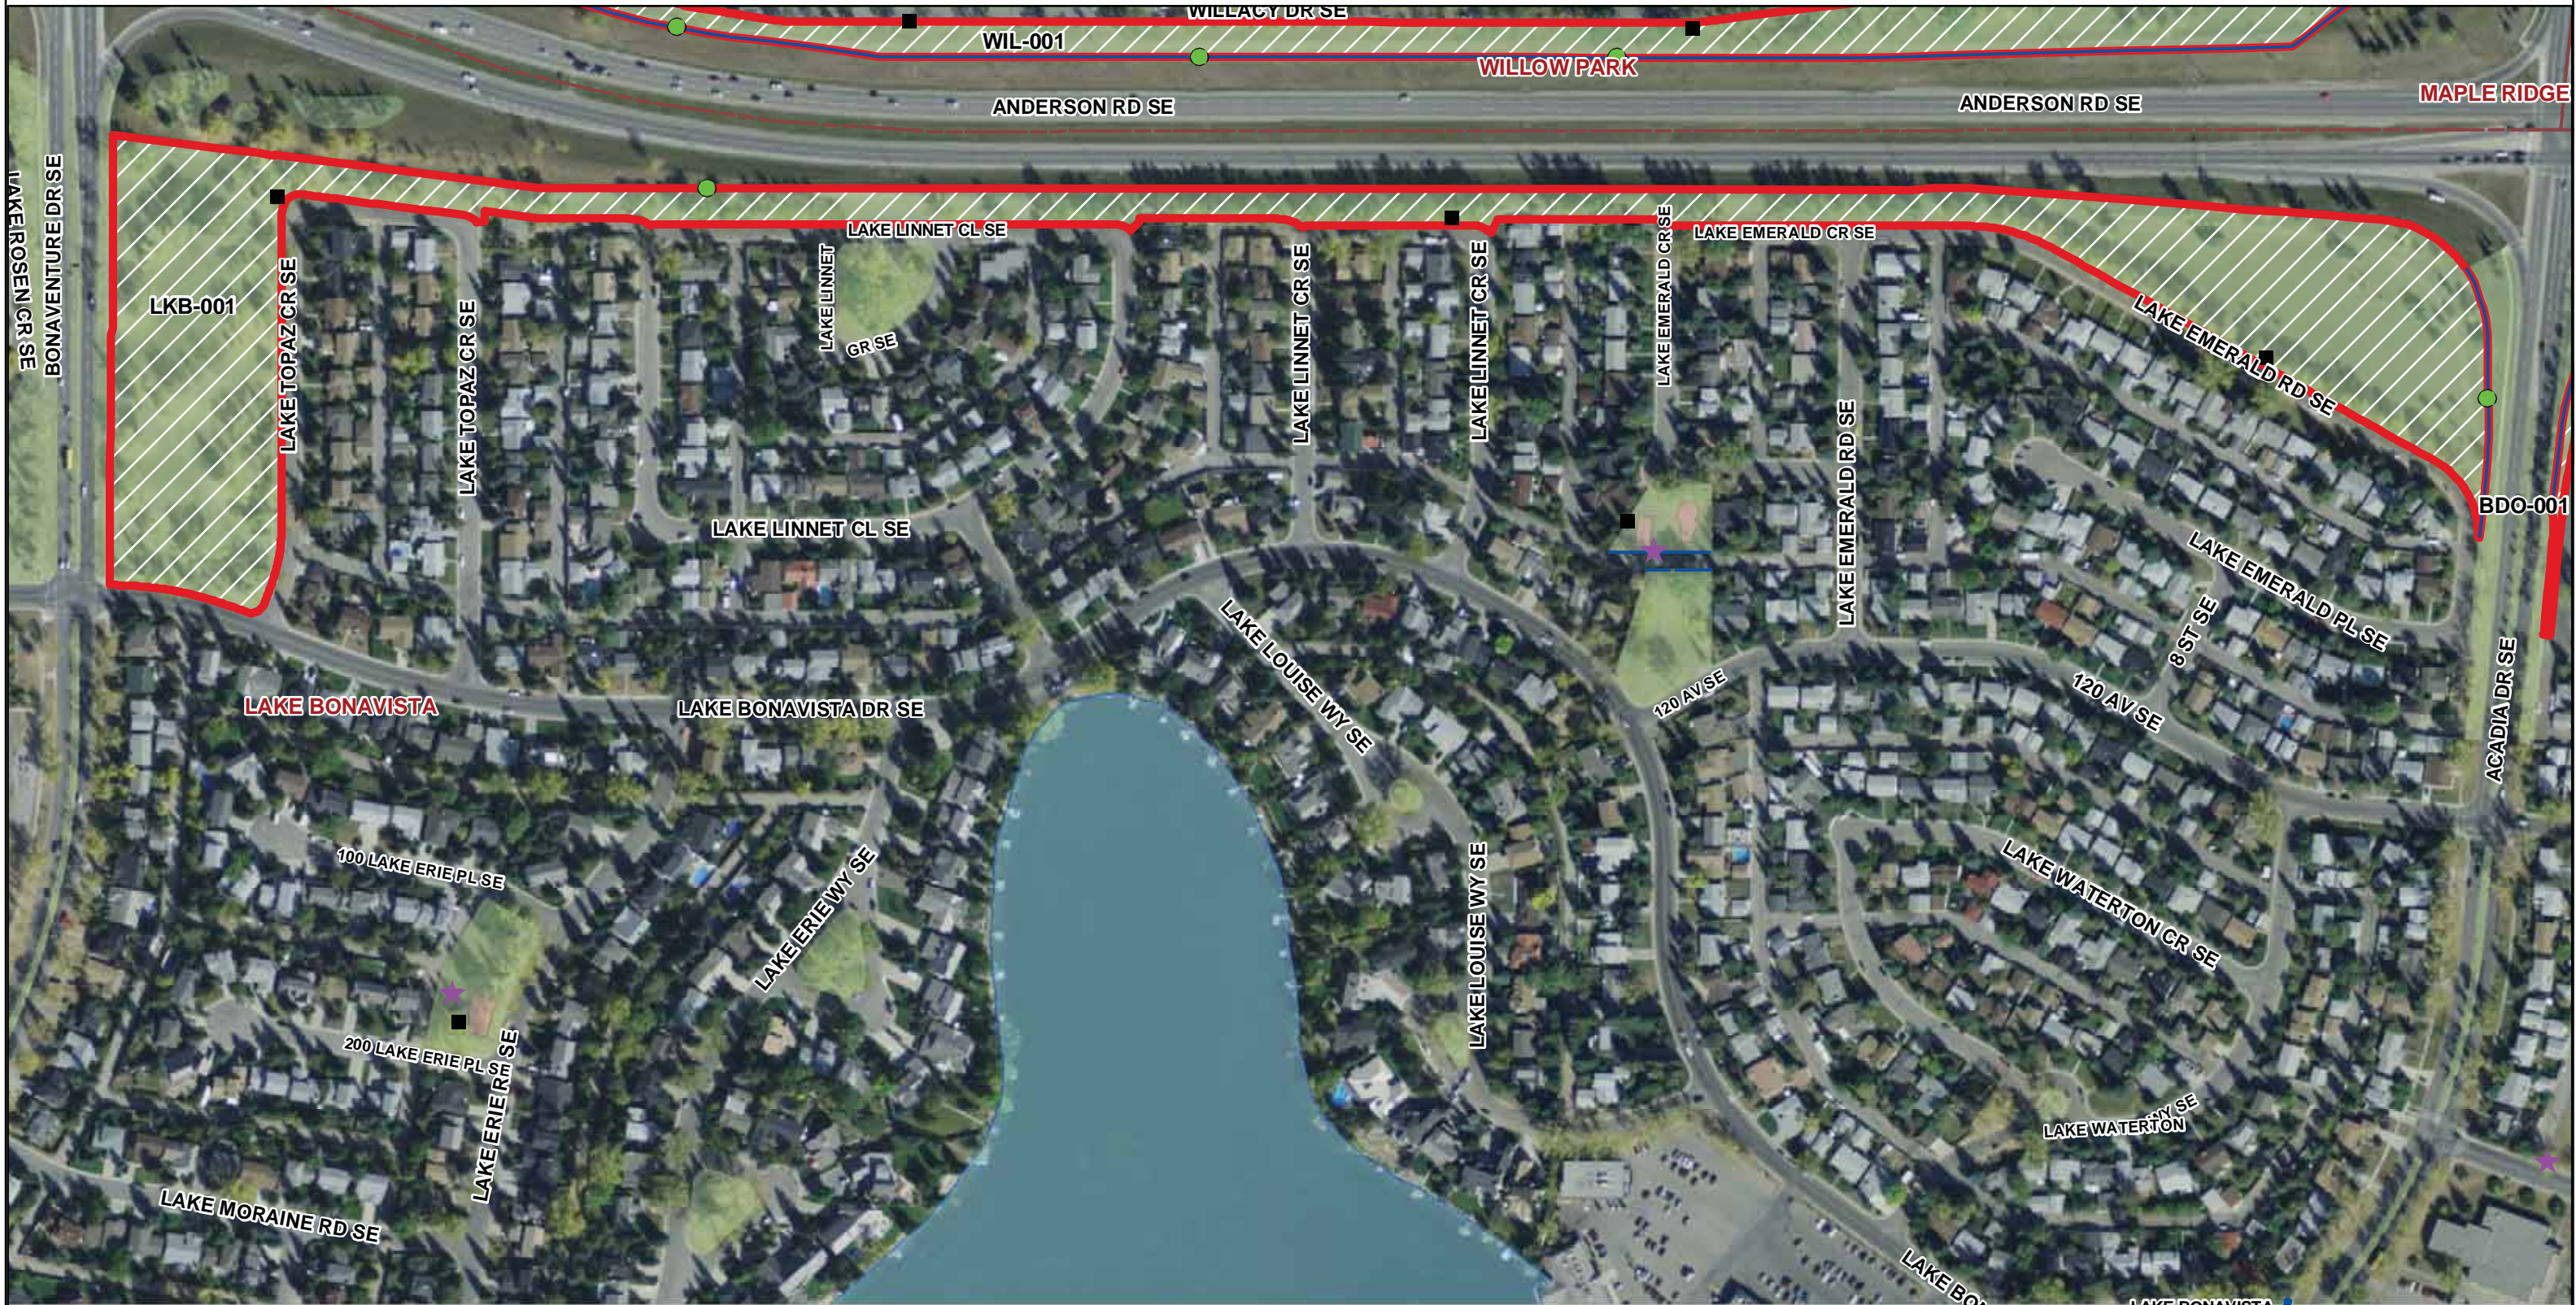

LAKE BONAVISTA OFF LEASH AREA (LKB-001)

THE CITY OF
CALGARY
INFRASTRUCTURE &
INFORMATION SERVICES

THIS MAP WAS PRODUCED BY:
CITY OF CALGARY PARKS

COPYRIGHT 2010 The City of Calgary. ALL RIGHTS RESERVED. NO PART OF THIS MAP MAY BE REPRODUCED IN ANY FORM OR BY ANY MEANS WITHOUT THE WRITTEN CONSENT OF THE CITY OF CALGARY AND APPROPRIATE LICENCE AGREEMENT. THE CITY OF CALGARY PROVIDES THIS INFORMATION IN GOOD FAITH, BUT PROVIDES NO WARRANTY NOR ACCEPTS ANY LIABILITY ARISING FROM INCORRECT, INCOMPLETE OR MISLEADING INFORMATION OR ITS IMPROPER USE. INFORMATION IS MAINTAINED ON A REGULAR BASIS.

November 1, 2010
2010-147-OLA.mxd

0 30 60 120 180 Meters

Legend

- Dog Off Leash Sign
- ★ No Dogs Sign
- Garbage Bins
- Chain Link Fence
- Post and Cable Fence
- P Parking Lot
- Pathway
- Off Leash Areas
- Golf Course
- Playground
- Playfields