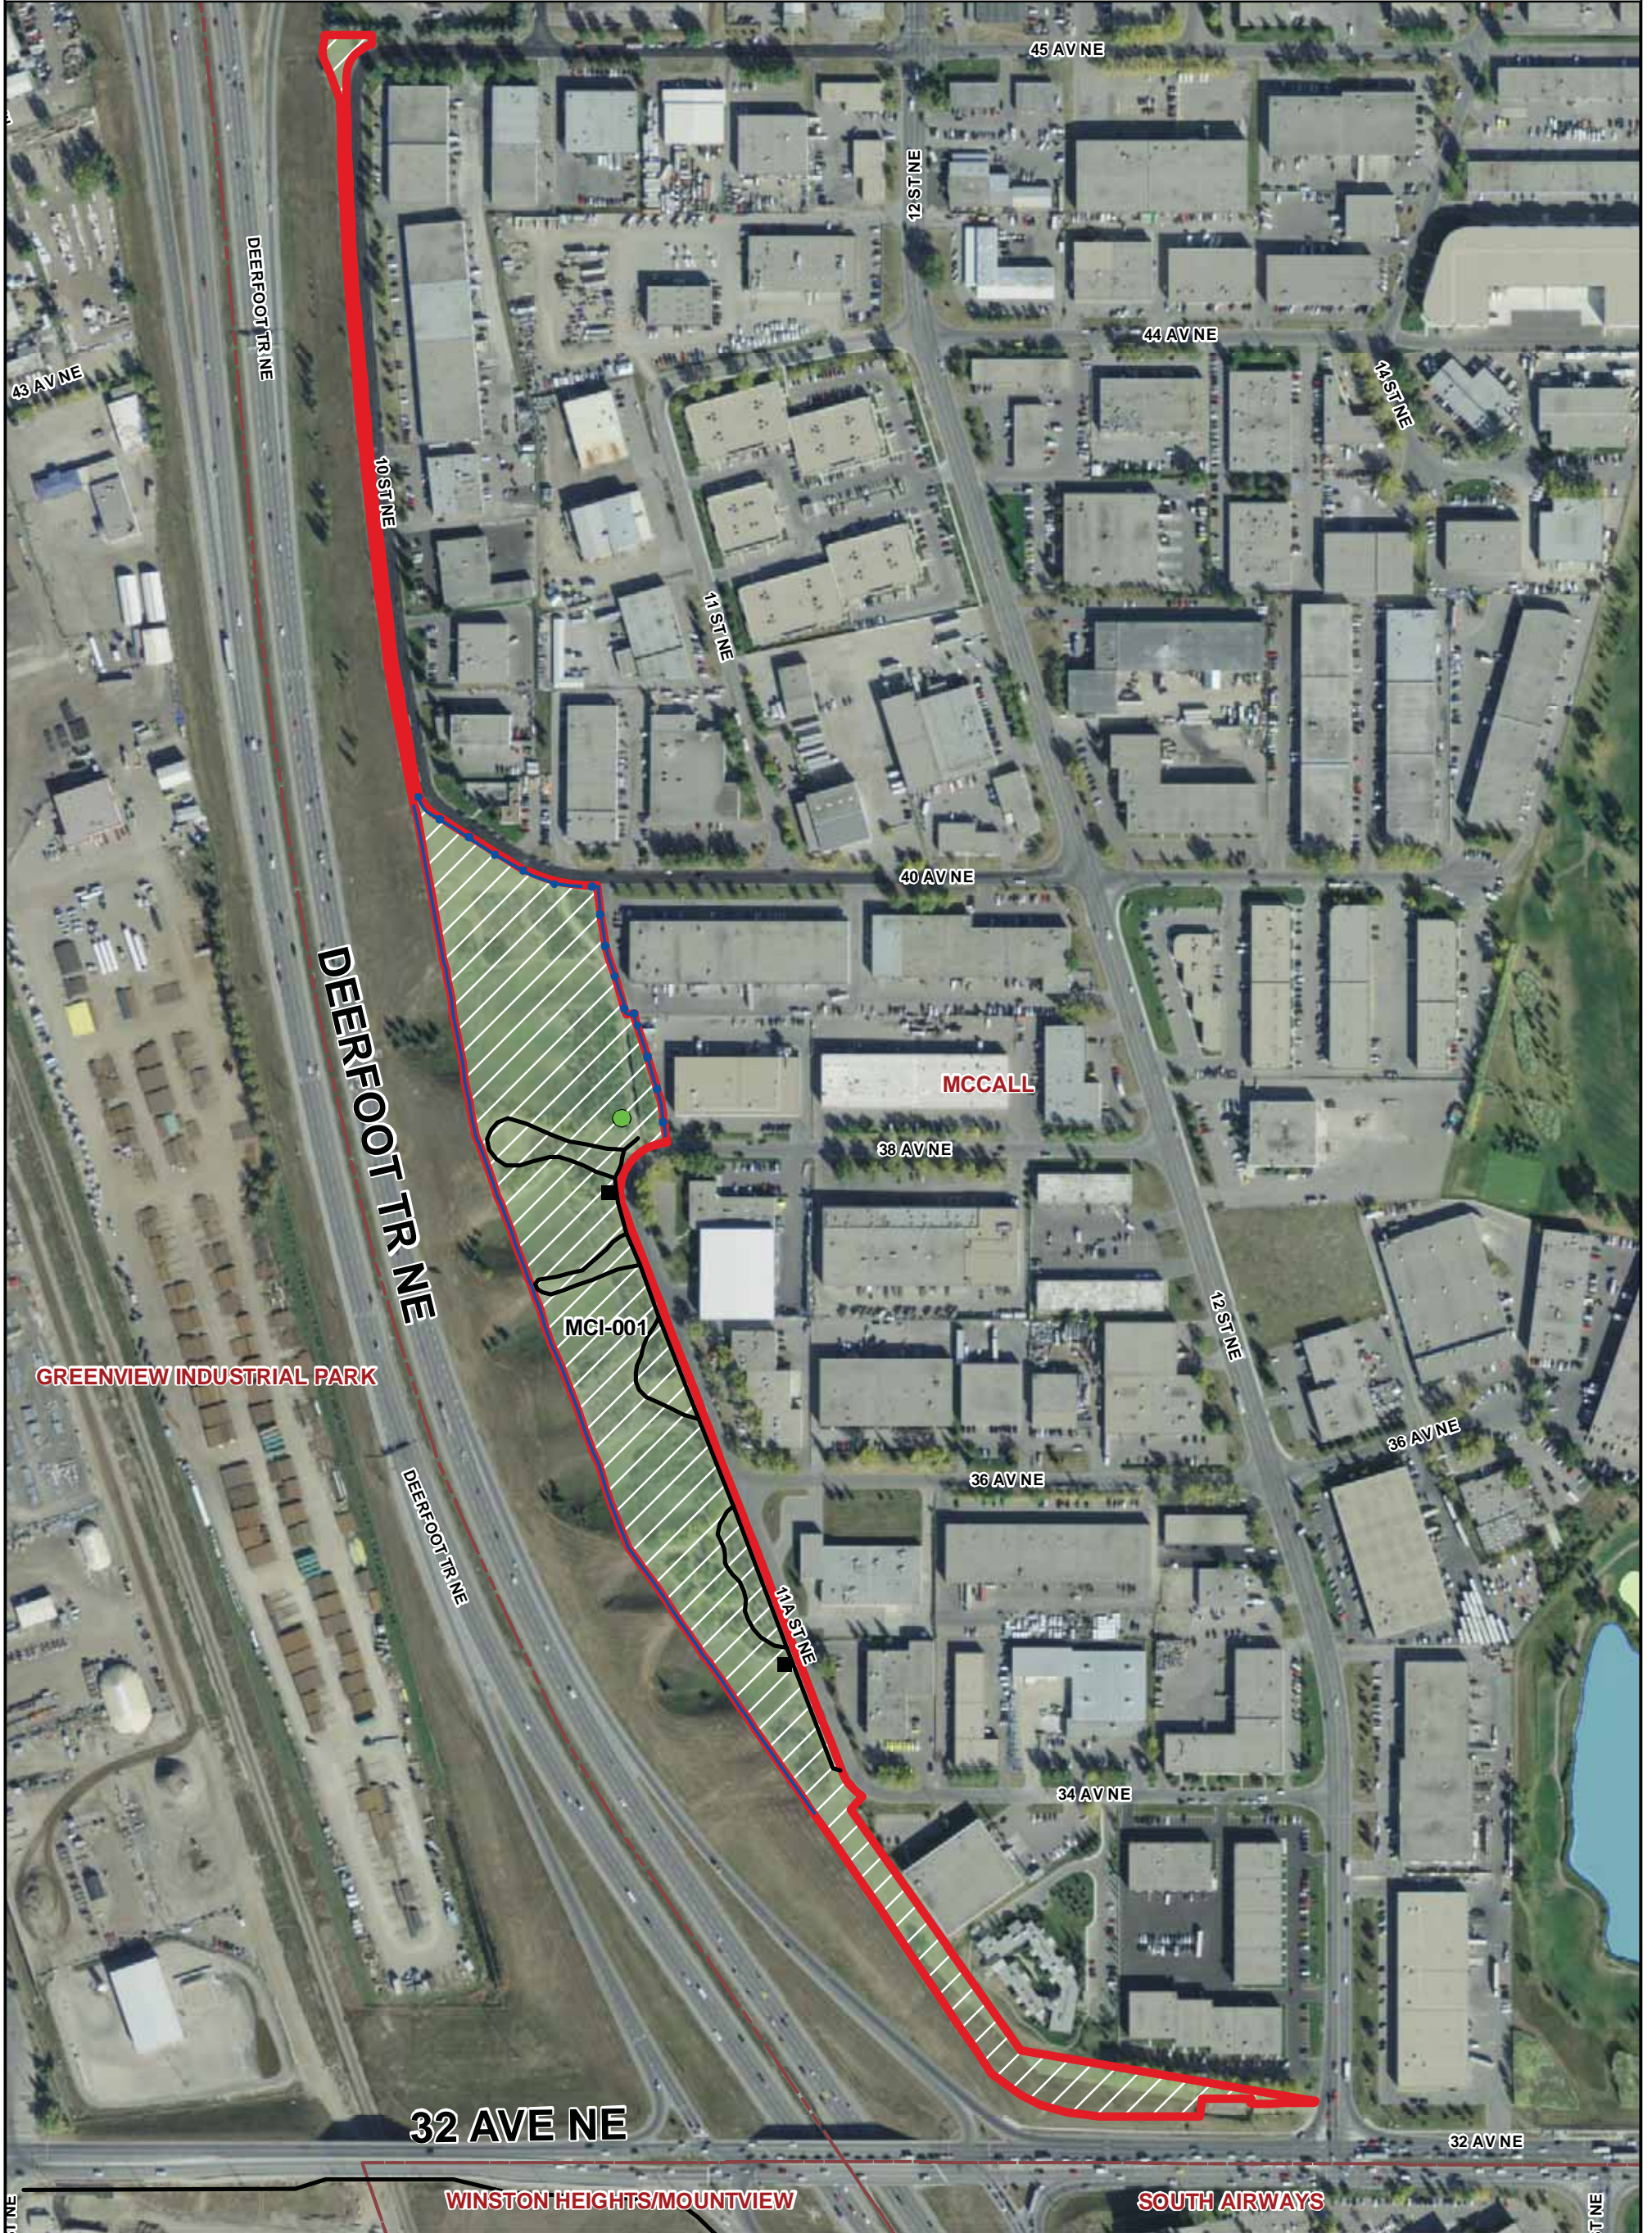

McCALL OFF LEASH AREA (MCI-001)

THE CITY OF
CALGARY
INFRASTRUCTURE &
INFORMATION SERVICES

THIS MAP WAS PRODUCED BY:
CITY OF CALGARY PARKS
COPYRIGHT 2010 The City of Calgary
ALL RIGHTS RESERVED. NO PART OF THIS MAP MAY BE REPRODUCED IN ANY FORM
OR BY ANY MEANS WITHOUT THE WRITTEN CONSENT OF THE CITY OF CALGARY
AND APPROPRIATE LICENCE AGREEMENT. THE CITY OF CALGARY PROVIDES THIS
INFORMATION IN GOOD FAITH, BUT PROVIDES NO WARRANTY NOR ACCEPTS ANY
LIABILITY ARISING FROM INCORRECT, INCOMPLETE OR MISLEADING INFORMATION
OR ITS IMPROPER USE. INFORMATION IS MAINTAINED ON A REGULAR BASIS.
November 8, 2010
2010-147-OLA.mxd

Legend

- Dog Off Leash Sign
- ★ No Dogs Sign
- Garbage Bins
- Chain Link Fence
- Post and Cable Fence
- P Parking Lot
- Pathway
- / Off Leash Areas
- Golf Course
- Playground
- Playfields