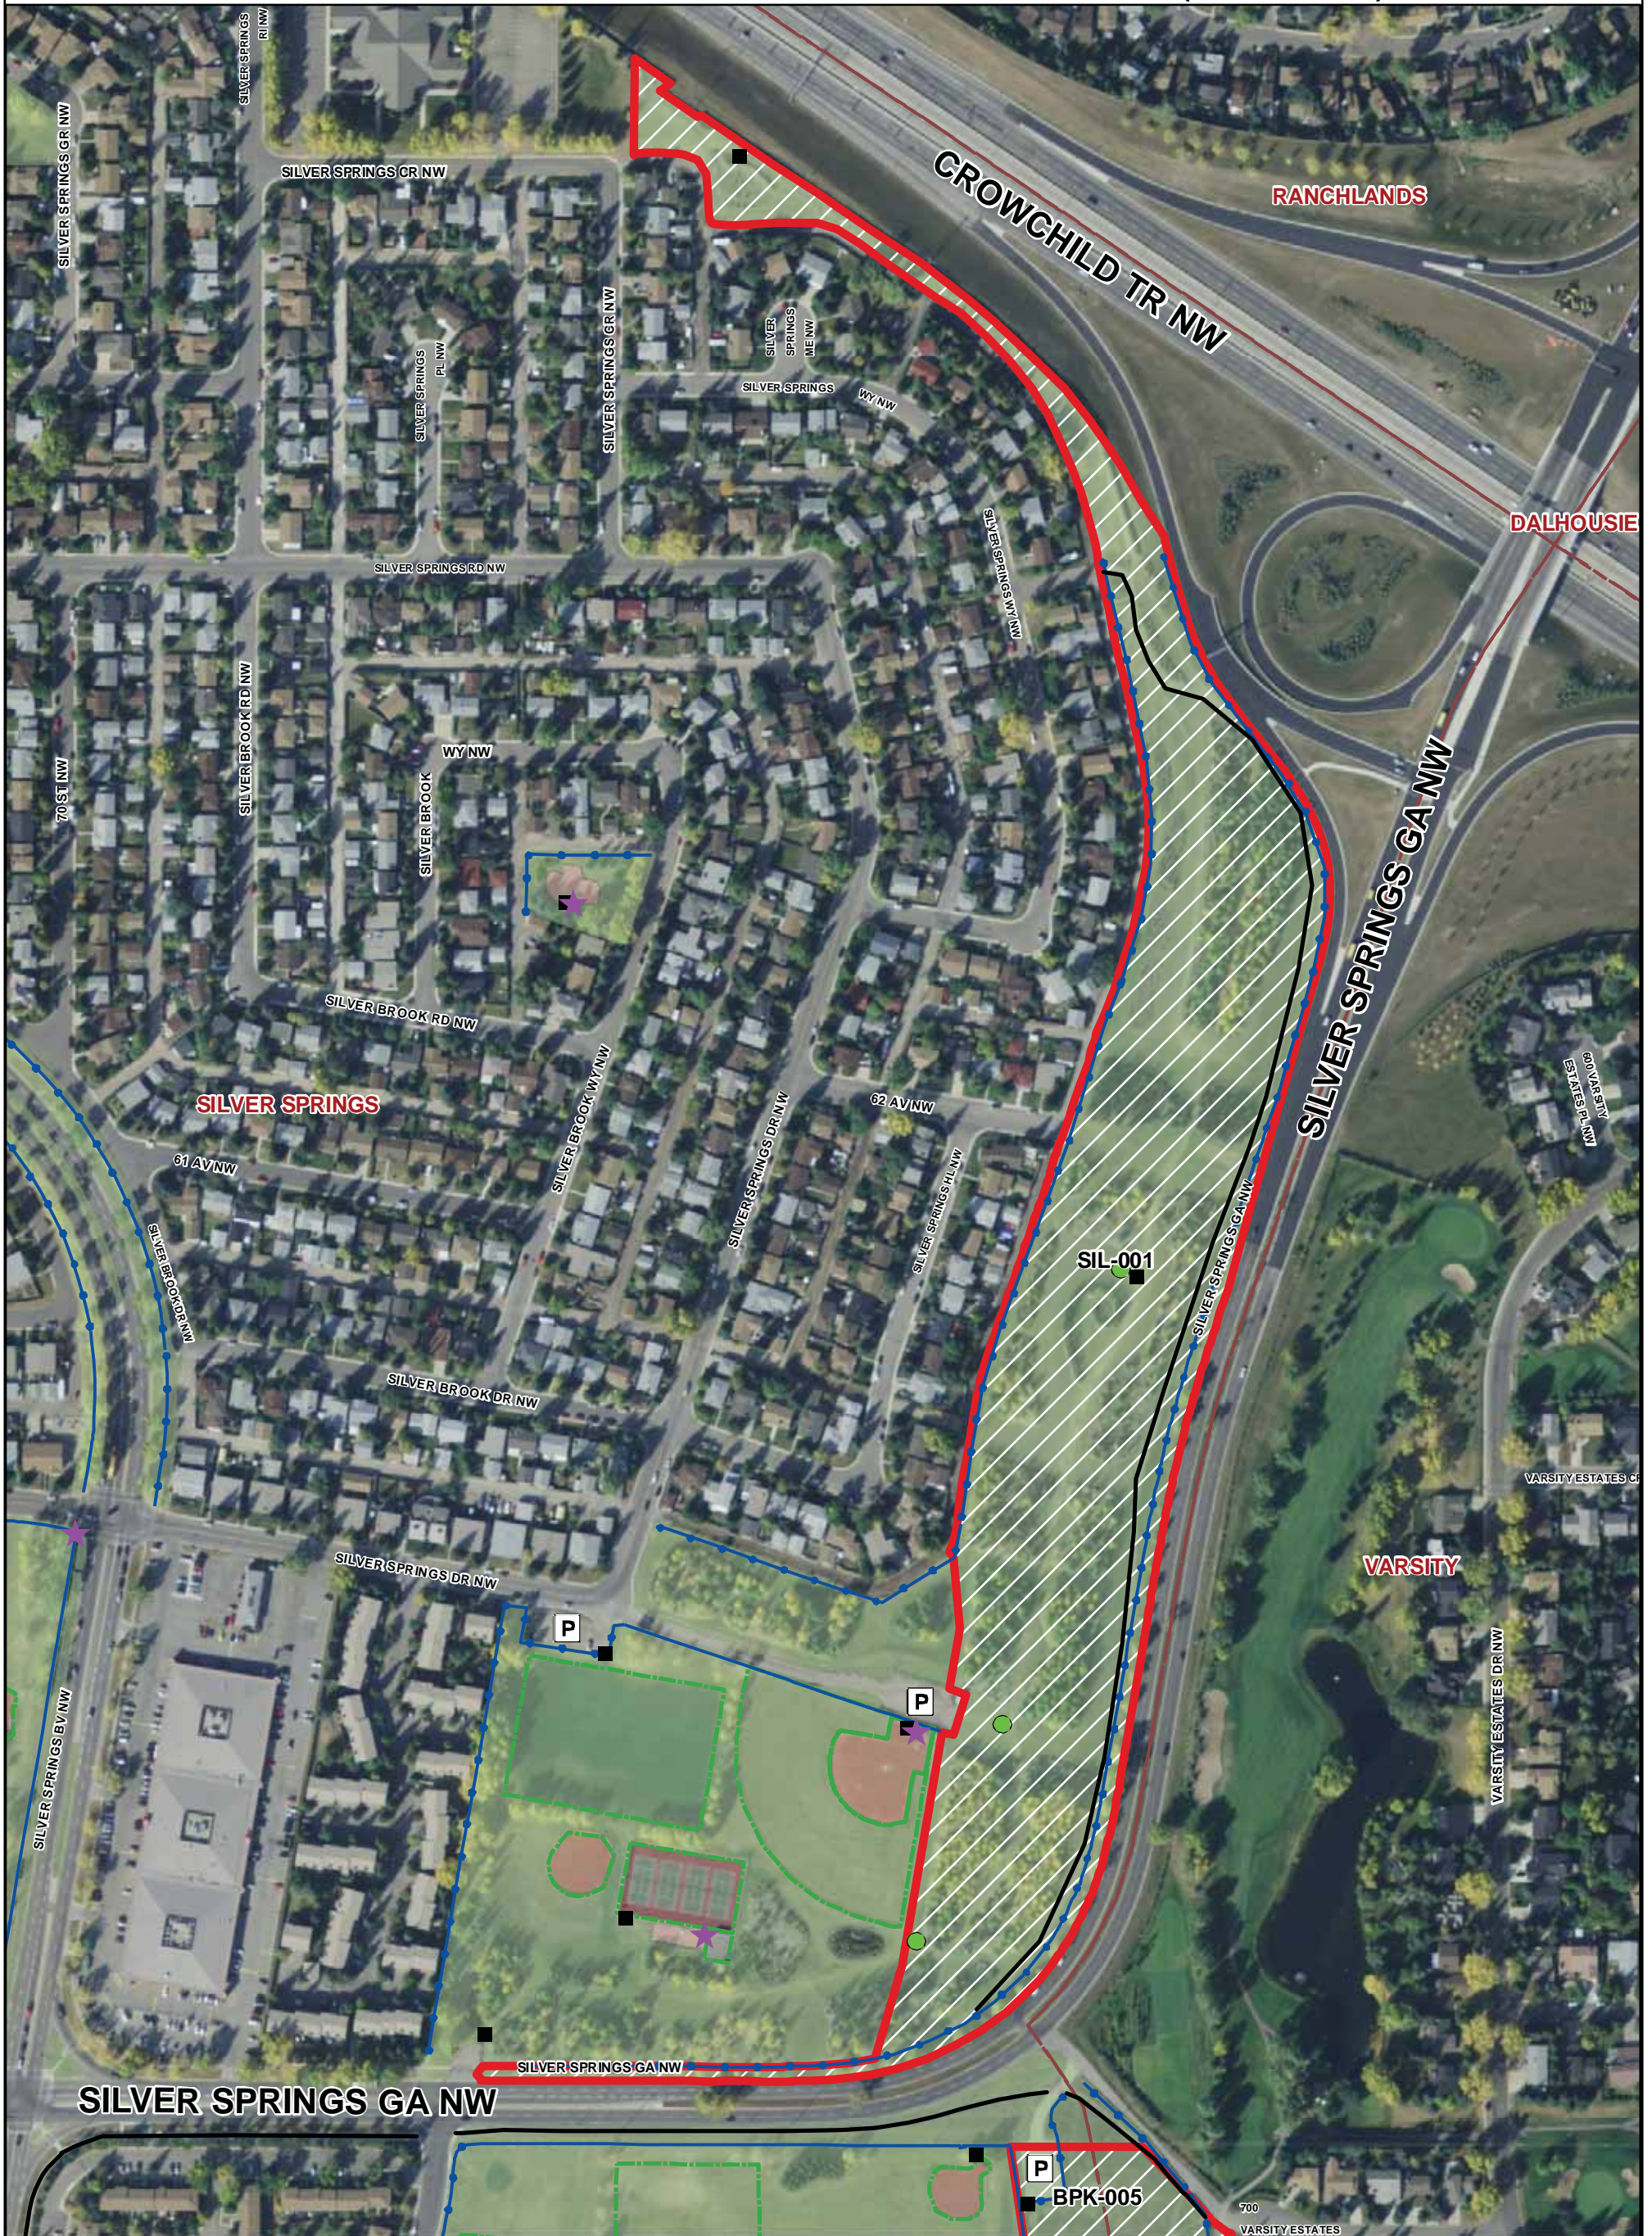

SILVER SPRINGS OFF LEASH AREA (SIL-001)

THE CITY OF
CALGARY
INFRASTRUCTURE &
INFORMATION SERVICES

THIS MAP WAS PRODUCED BY:
CITY OF CALGARY PARKS
COPYRIGHT 2010 The City of Calgary
ALL RIGHTS RESERVED. NO PART OF THIS MAP MAY BE REPRODUCED IN ANY FORM
OR BY ANY MEANS WITHOUT THE WRITTEN CONSENT OF THE CITY OF CALGARY
AND APPROPRIATE LICENCE AGREEMENT. THE CITY OF CALGARY PROVIDES THIS
INFORMATION IN GOOD FAITH, BUT PROVIDES NO WARRANTY NOR ACCEPTS ANY
LIABILITY ARISING FROM INCORRECT, INCOMPLETE OR MISLEADING INFORMATION
OR ITS IMPROPER USE. INFORMATION IS MAINTAINED ON A REGULAR BASIS.
November 8, 2010
2010-147-OLA.mxd

Legend

- Dog Off Leash Sign
- ★ No Dogs Sign
- Garbage Bins
- Chain Link Fence
- Post and Cable Fence
- P Parking Lot
- Pathway
- Off Leash Areas
- Golf Course
- Playground
- Playfields