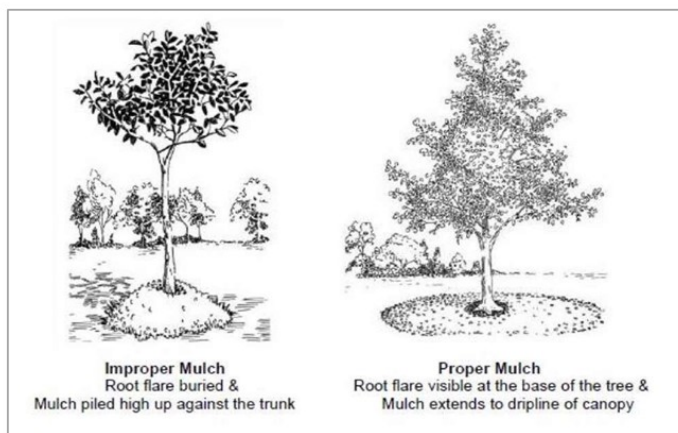

Mulch

1. “Triple D”
2. Damaged
   - Diseased
   - Dead

NOTES: