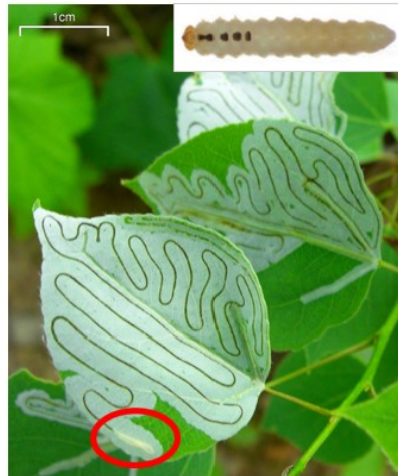

Oystershell Scale

Elm Scale

NOTES:

Calgary

Pests & Disease – The UGLY

Leaf Cone Roller

Leaf Miner

Oak Wasp Gall