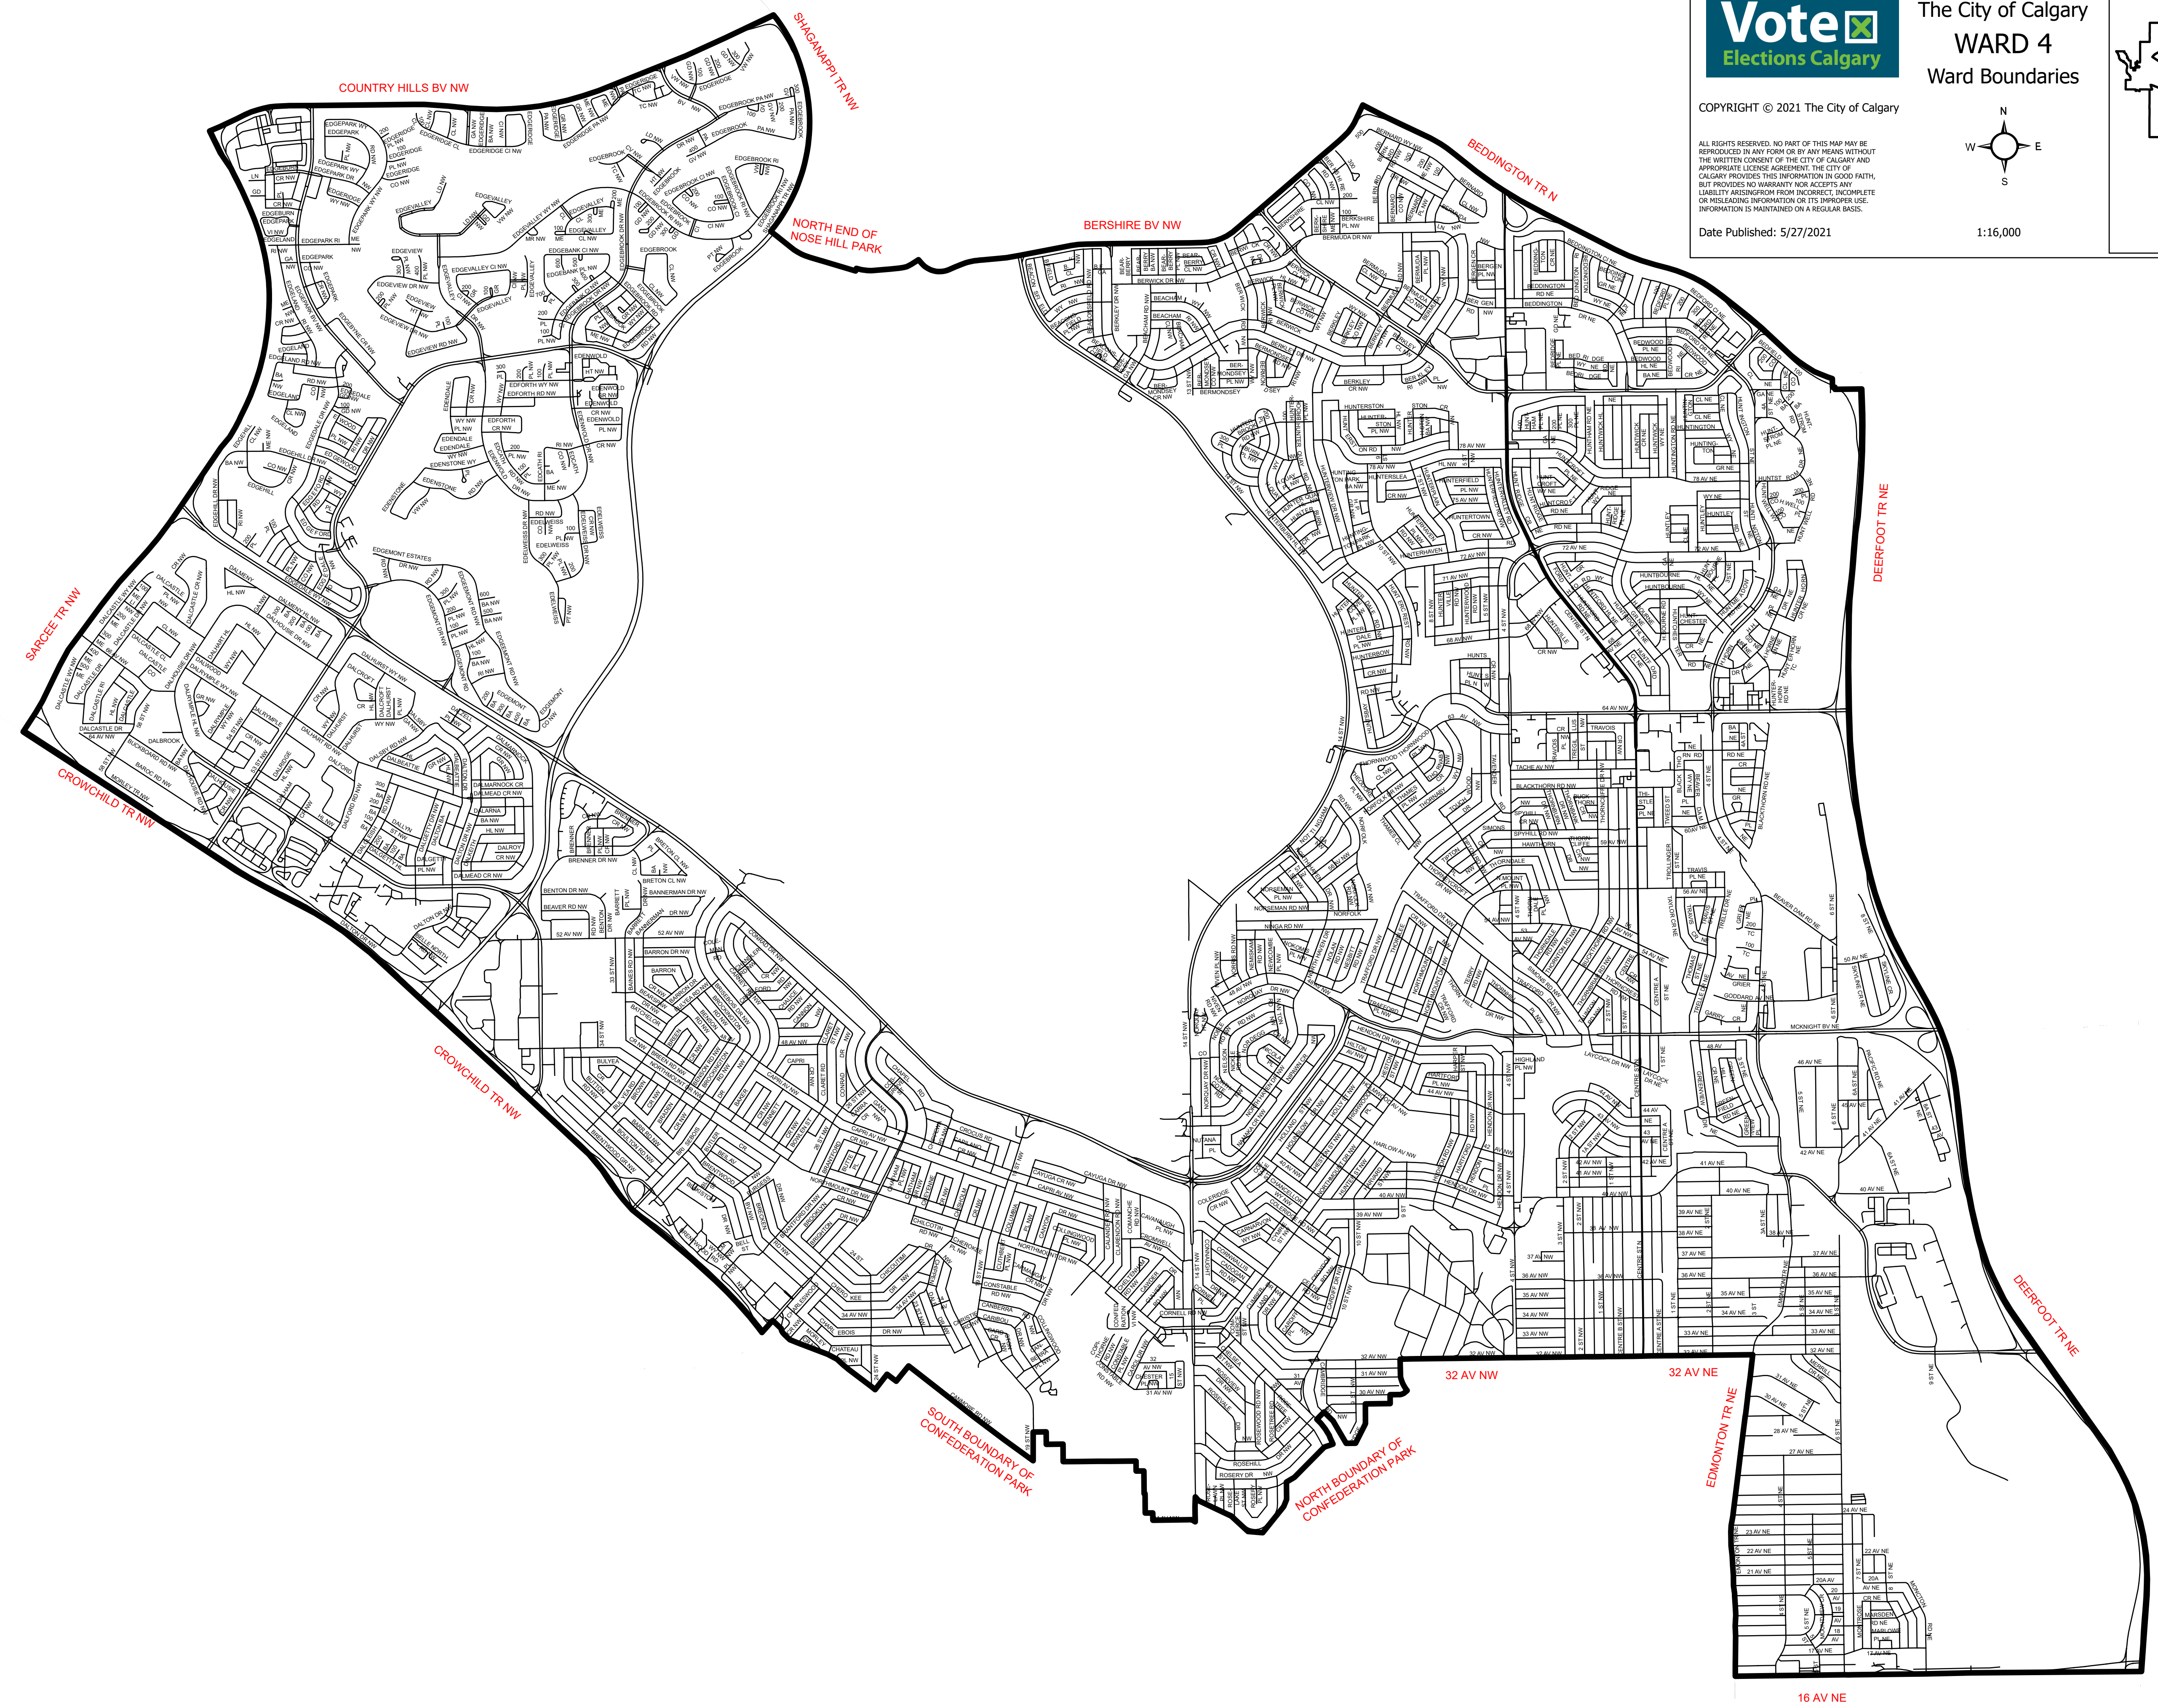

COPYRIGHT © 2021 The City of Calgary

Date Published: 5/27/2021

1:16,000

16 AV NE