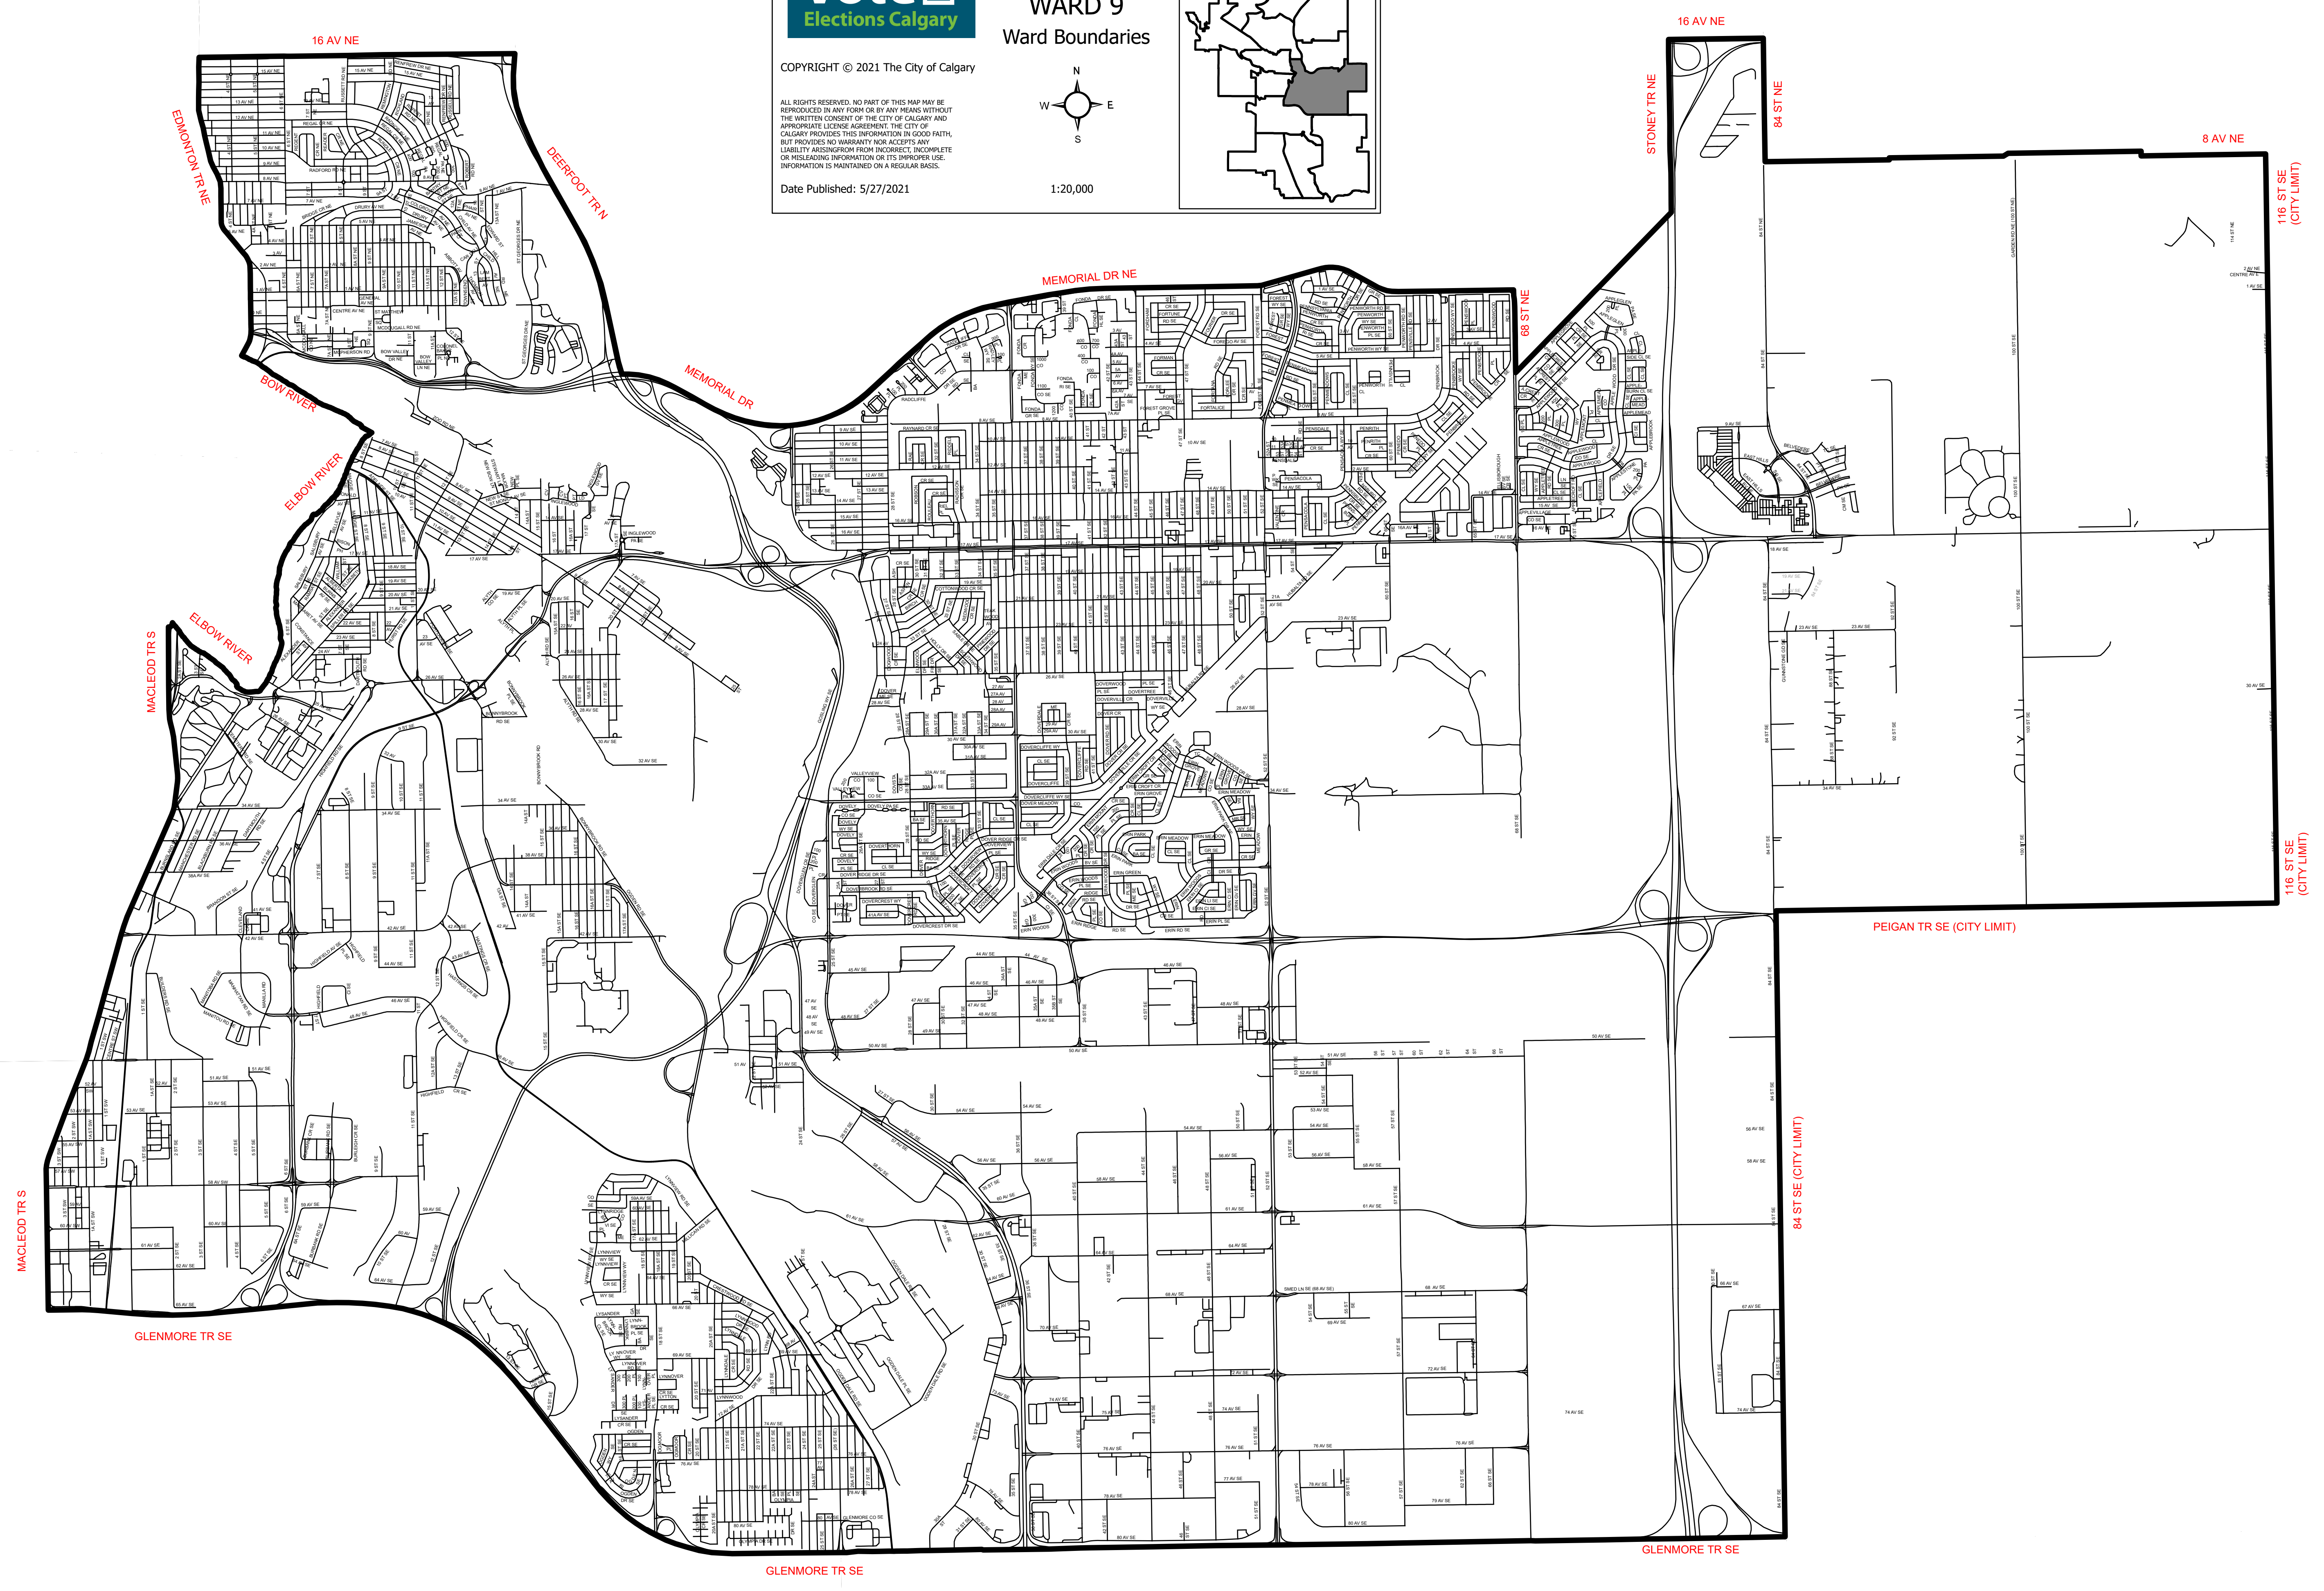

COPYRIGHT © 2021 The City of Calgary

Date Published: 5/27/2021

1:20,000

16 AV NE
16 AV NE
17 AV NE

16 AV

MACLEOD TR S

GLENMORE TR SE

GLENMORE TR SE

GLENMORE TR SE

84 ST SE (CITY LIMIT)

PEIGAN TR SE (CITY LIMIT)

116 ST SE (CITY LIMIT)

116 ST SE (CITY LIMIT)

EDMONTON TR NE

ELBOW RIVER

MACLEOD TR S

ELBOW RIVER

BOW RIVER

16 AV NE

DEERFOOT TR N

MEMORIAL DR

MEMORIAL DR NE

66 ST NE

STONEY TR NE

16 AV NE

84 ST NE

8 AV NE