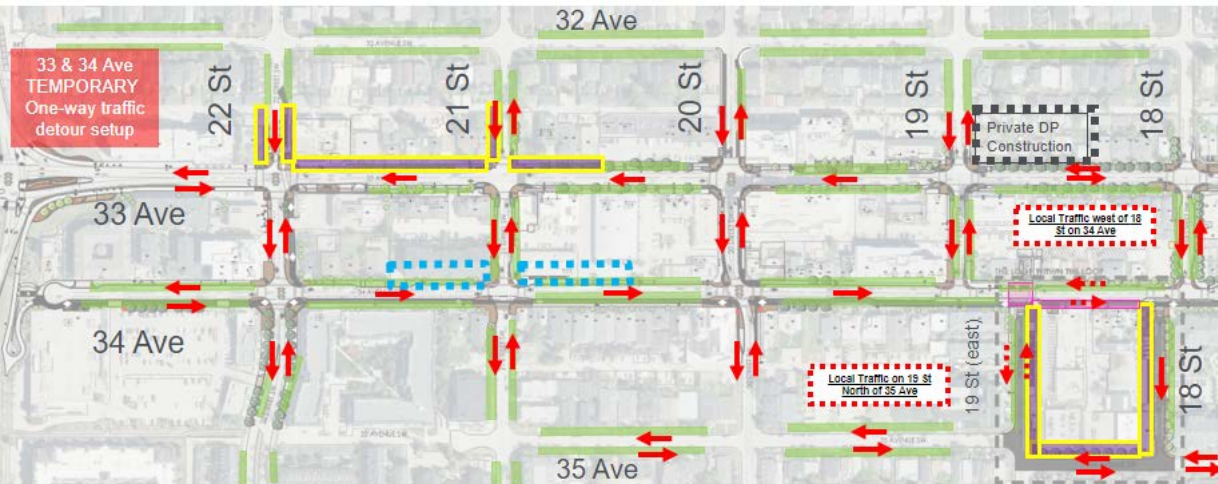

# Upcoming Detour Change

**Where:** 34 Ave from 22 to 20 St

**What:** Various Parking lane closures

**When:** May 13- 19

**Why:** Enmax wire installation

- Legend:**
- Detour Update Area
  - Parking
  - Enmax
  - Atco
  - Vehicle Detour

- Legend:**
- Sidewalk Construction
  - Road Reconstruction