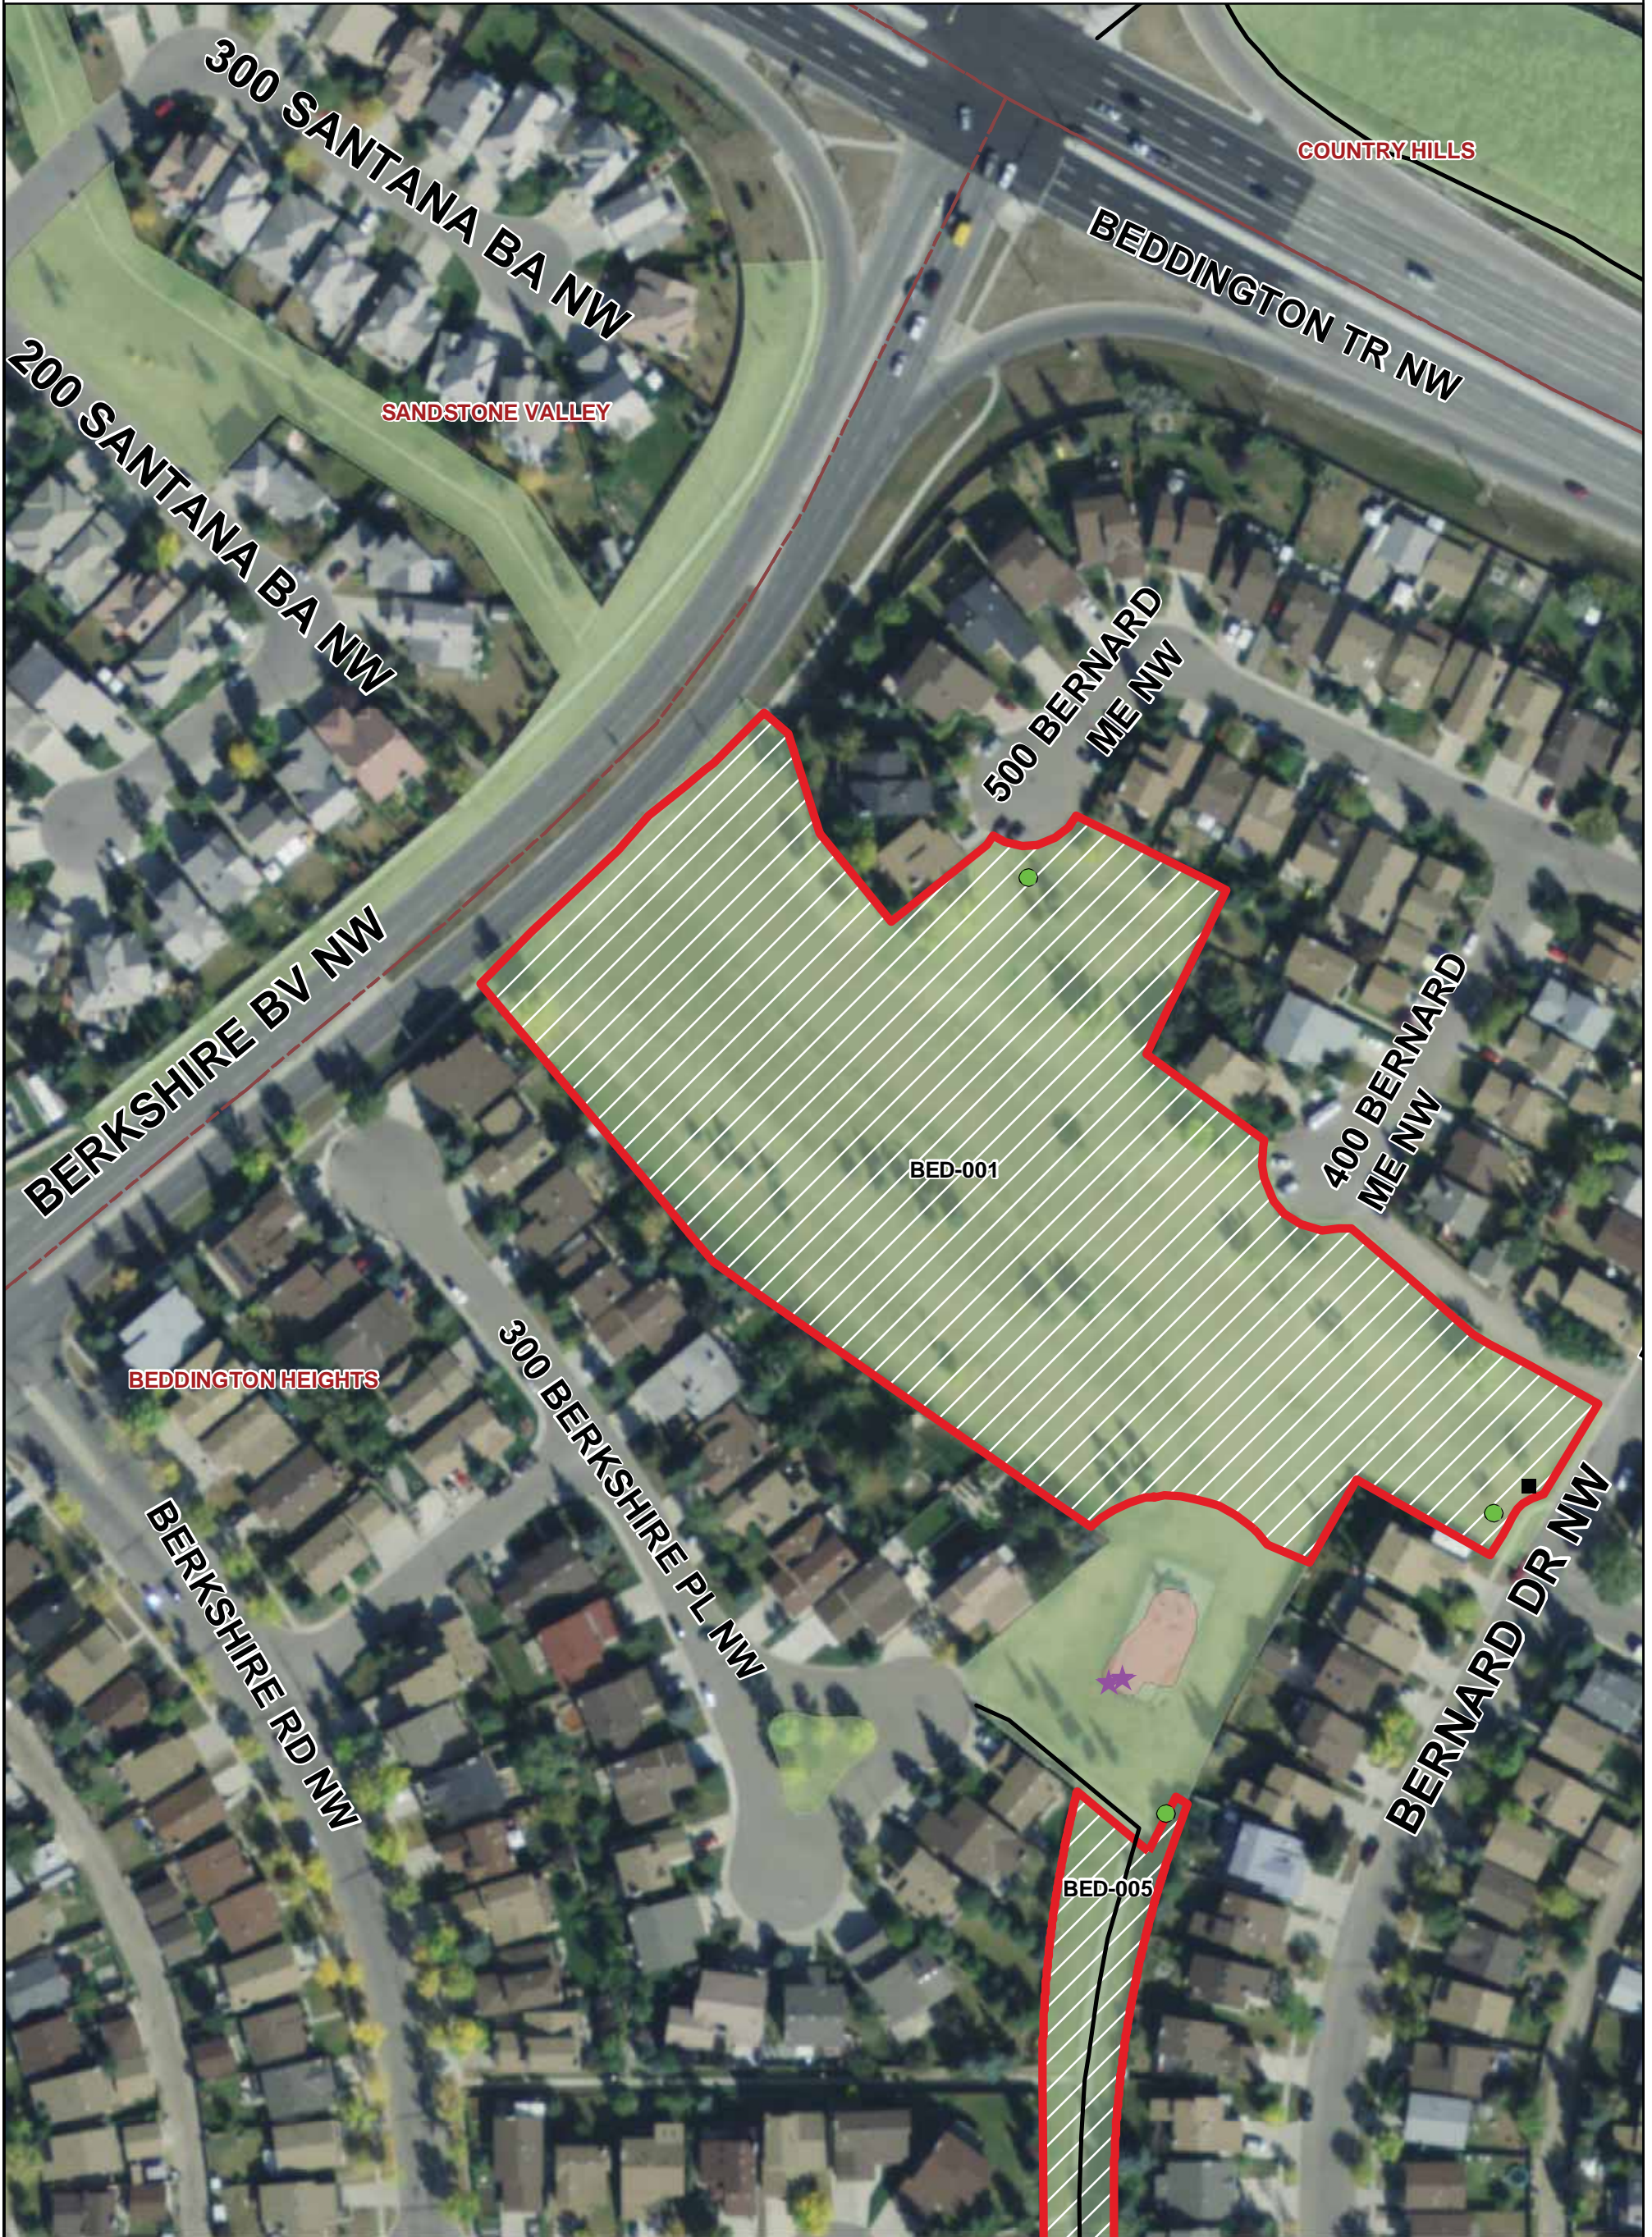

BEDDINGTON HEIGHTS OFF LEASH AREA (BED-001)

THE CITY OF
CALGARY
INFRASTRUCTURE &
INFORMATION SERVICES

THIS MAP WAS PRODUCED BY:
CITY OF CALGARY PARKS
COPYRIGHT 2010 The City of Calgary
ALL RIGHTS RESERVED. NO PART OF THIS MAP MAY BE REPRODUCED IN ANY FORM
OR BY ANY MEANS WITHOUT THE WRITTEN CONSENT OF THE CITY OF CALGARY
AND APPROPRIATE LICENCE AGREEMENT. THE CITY OF CALGARY PROVIDES THIS
INFORMATION IN GOOD FAITH, BUT PROVIDES NO WARRANTY NOR ACCEPTS ANY
LIABILITY ARISING FROM INCORRECT, INCOMPLETE OR MISLEADING INFORMATION
OR ITS IMPROPER USE. INFORMATION IS MAINTAINED ON A REGULAR BASIS.
November 4, 2010
2010-147-OLA.mxd

Legend

- Dog Off Leash Sign
- ★ No Dogs Sign
- Garbage Bins
- Chain Link Fence
- Post and Cable Fence
- P Parking Lot
- Pathway
- / Off Leash Areas
- Golf Course
- Playground
- Playfields