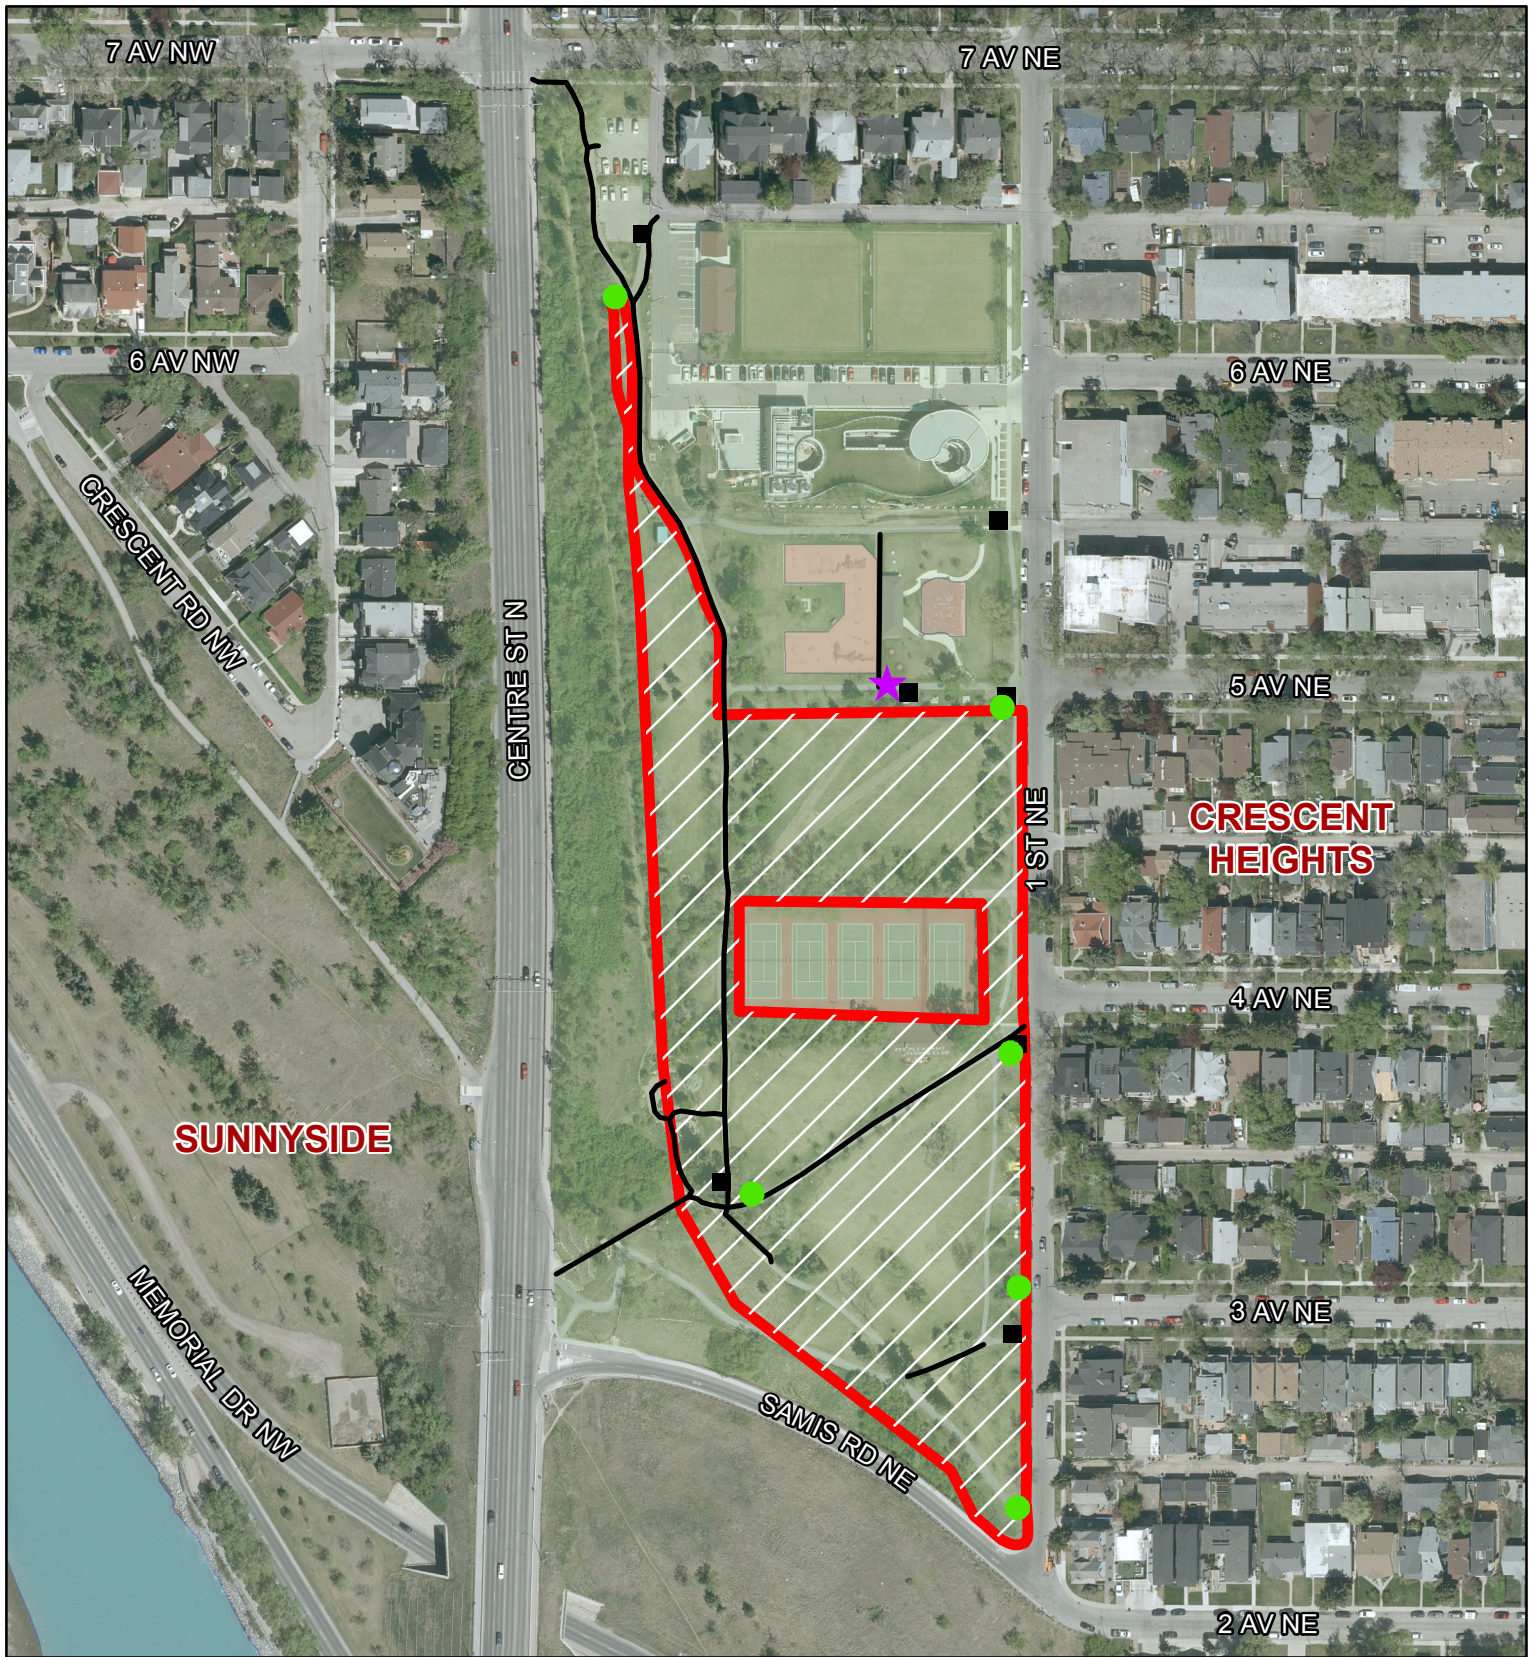

CRESCENT HEIGHTS (ROTARY PARK) OFF LEASH AREA

THE CITY OF
CALGARY
PARKS

LEGEND

- Dog Off Leash Sign
- ★ No Dogs Sign
- Garbage Bins
- Pathway
- Playground
- Off Leash Areas