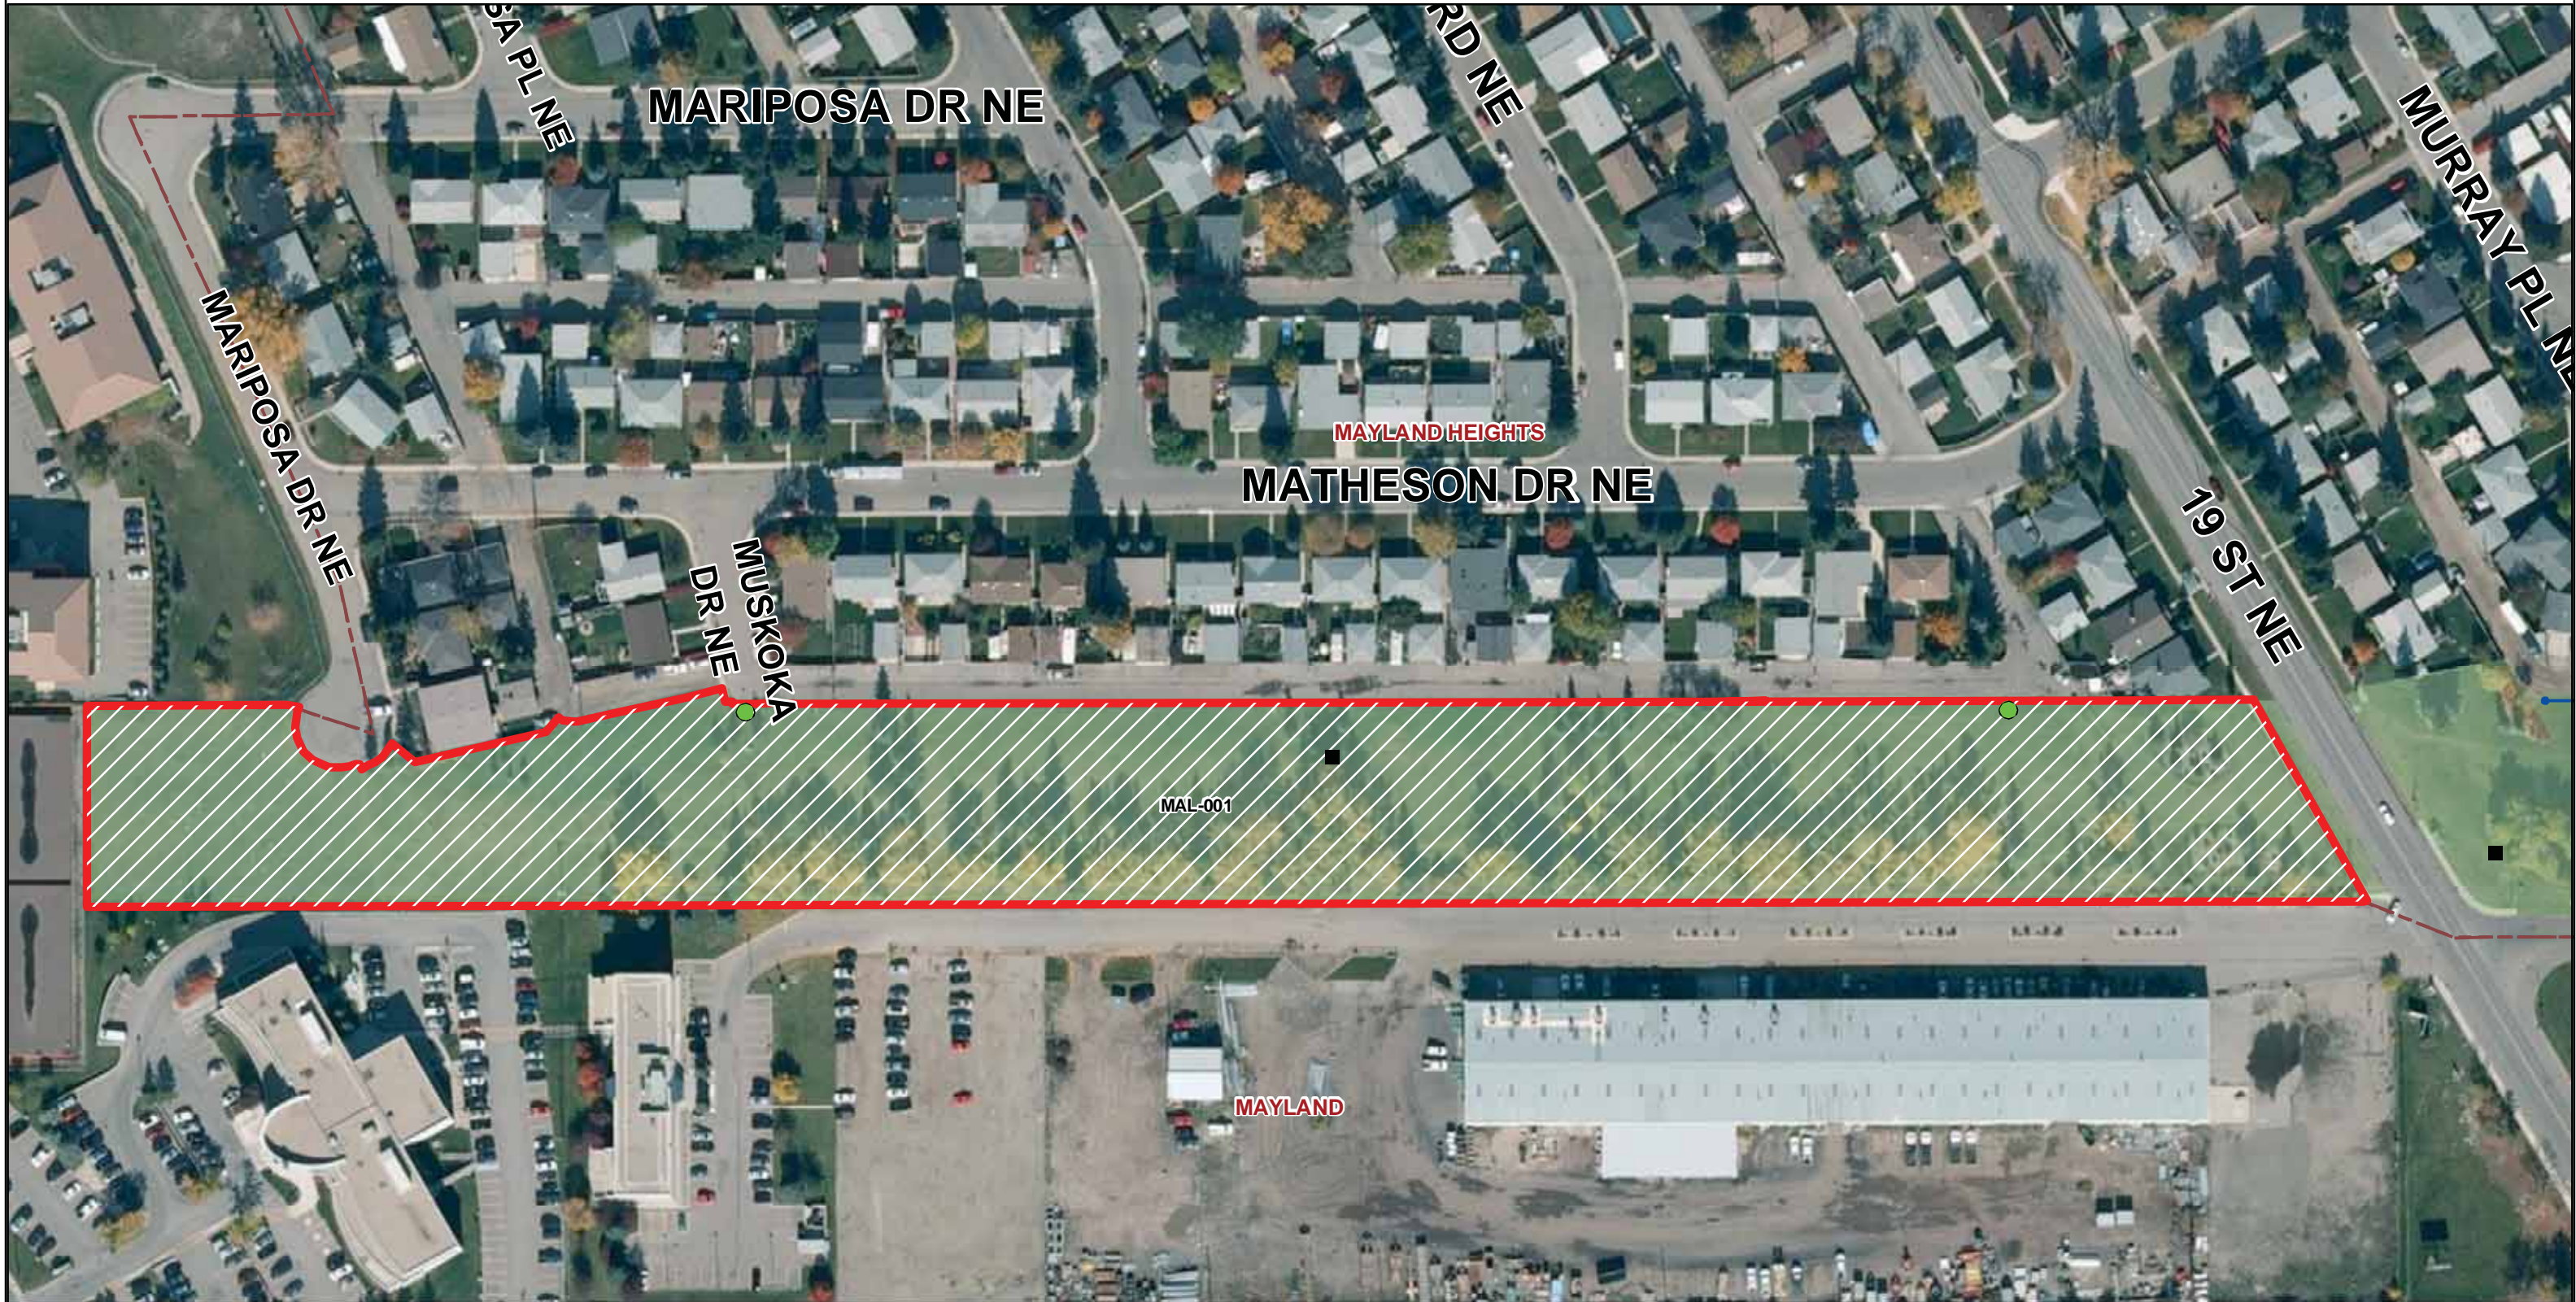

MAYLAND HEIGHTS OFF LEASH AREA (MAL-001)

THE CITY OF
CALGARY
INFRASTRUCTURE &
INFORMATION SERVICES

THIS MAP WAS PRODUCED BY:
CITY OF CALGARY PARKS
COPYRIGHT 2010 The City of Calgary.
ALL RIGHTS RESERVED. NO PART OF THIS MAP MAY BE REPRODUCED IN ANY FORM
OR BY ANY MEANS WITHOUT THE WRITTEN CONSENT OF THE CITY OF CALGARY
AND APPROPRIATE LICENCE AGREEMENT. THE CITY OF CALGARY PROVIDES THIS
INFORMATION IN GOOD FAITH, BUT PROVIDES NO WARRANTY NOR ACCEPTS ANY
LIABILITY ARISING FROM INCORRECT, INCOMPLETE OR MISLEADING INFORMATION
OR ITS IMPROPER USE. INFORMATION IS MAINTAINED ON A REGULAR BASIS.
November 1, 2010
2010-147-OLA.mxd

Legend

- | | | | |
|---|----------------------|---|-----------------|
|  | Dog Off Leash Sign |  | Parking Lot |
|  | No Dogs Sign |  | Pathway |
|  | Garbage Bins |  | Off Leash Areas |
|  | Chain Link Fence |  | Golf Course |
|  | Post and Cable Fence |  | Playground |
| | |  | Playfields |