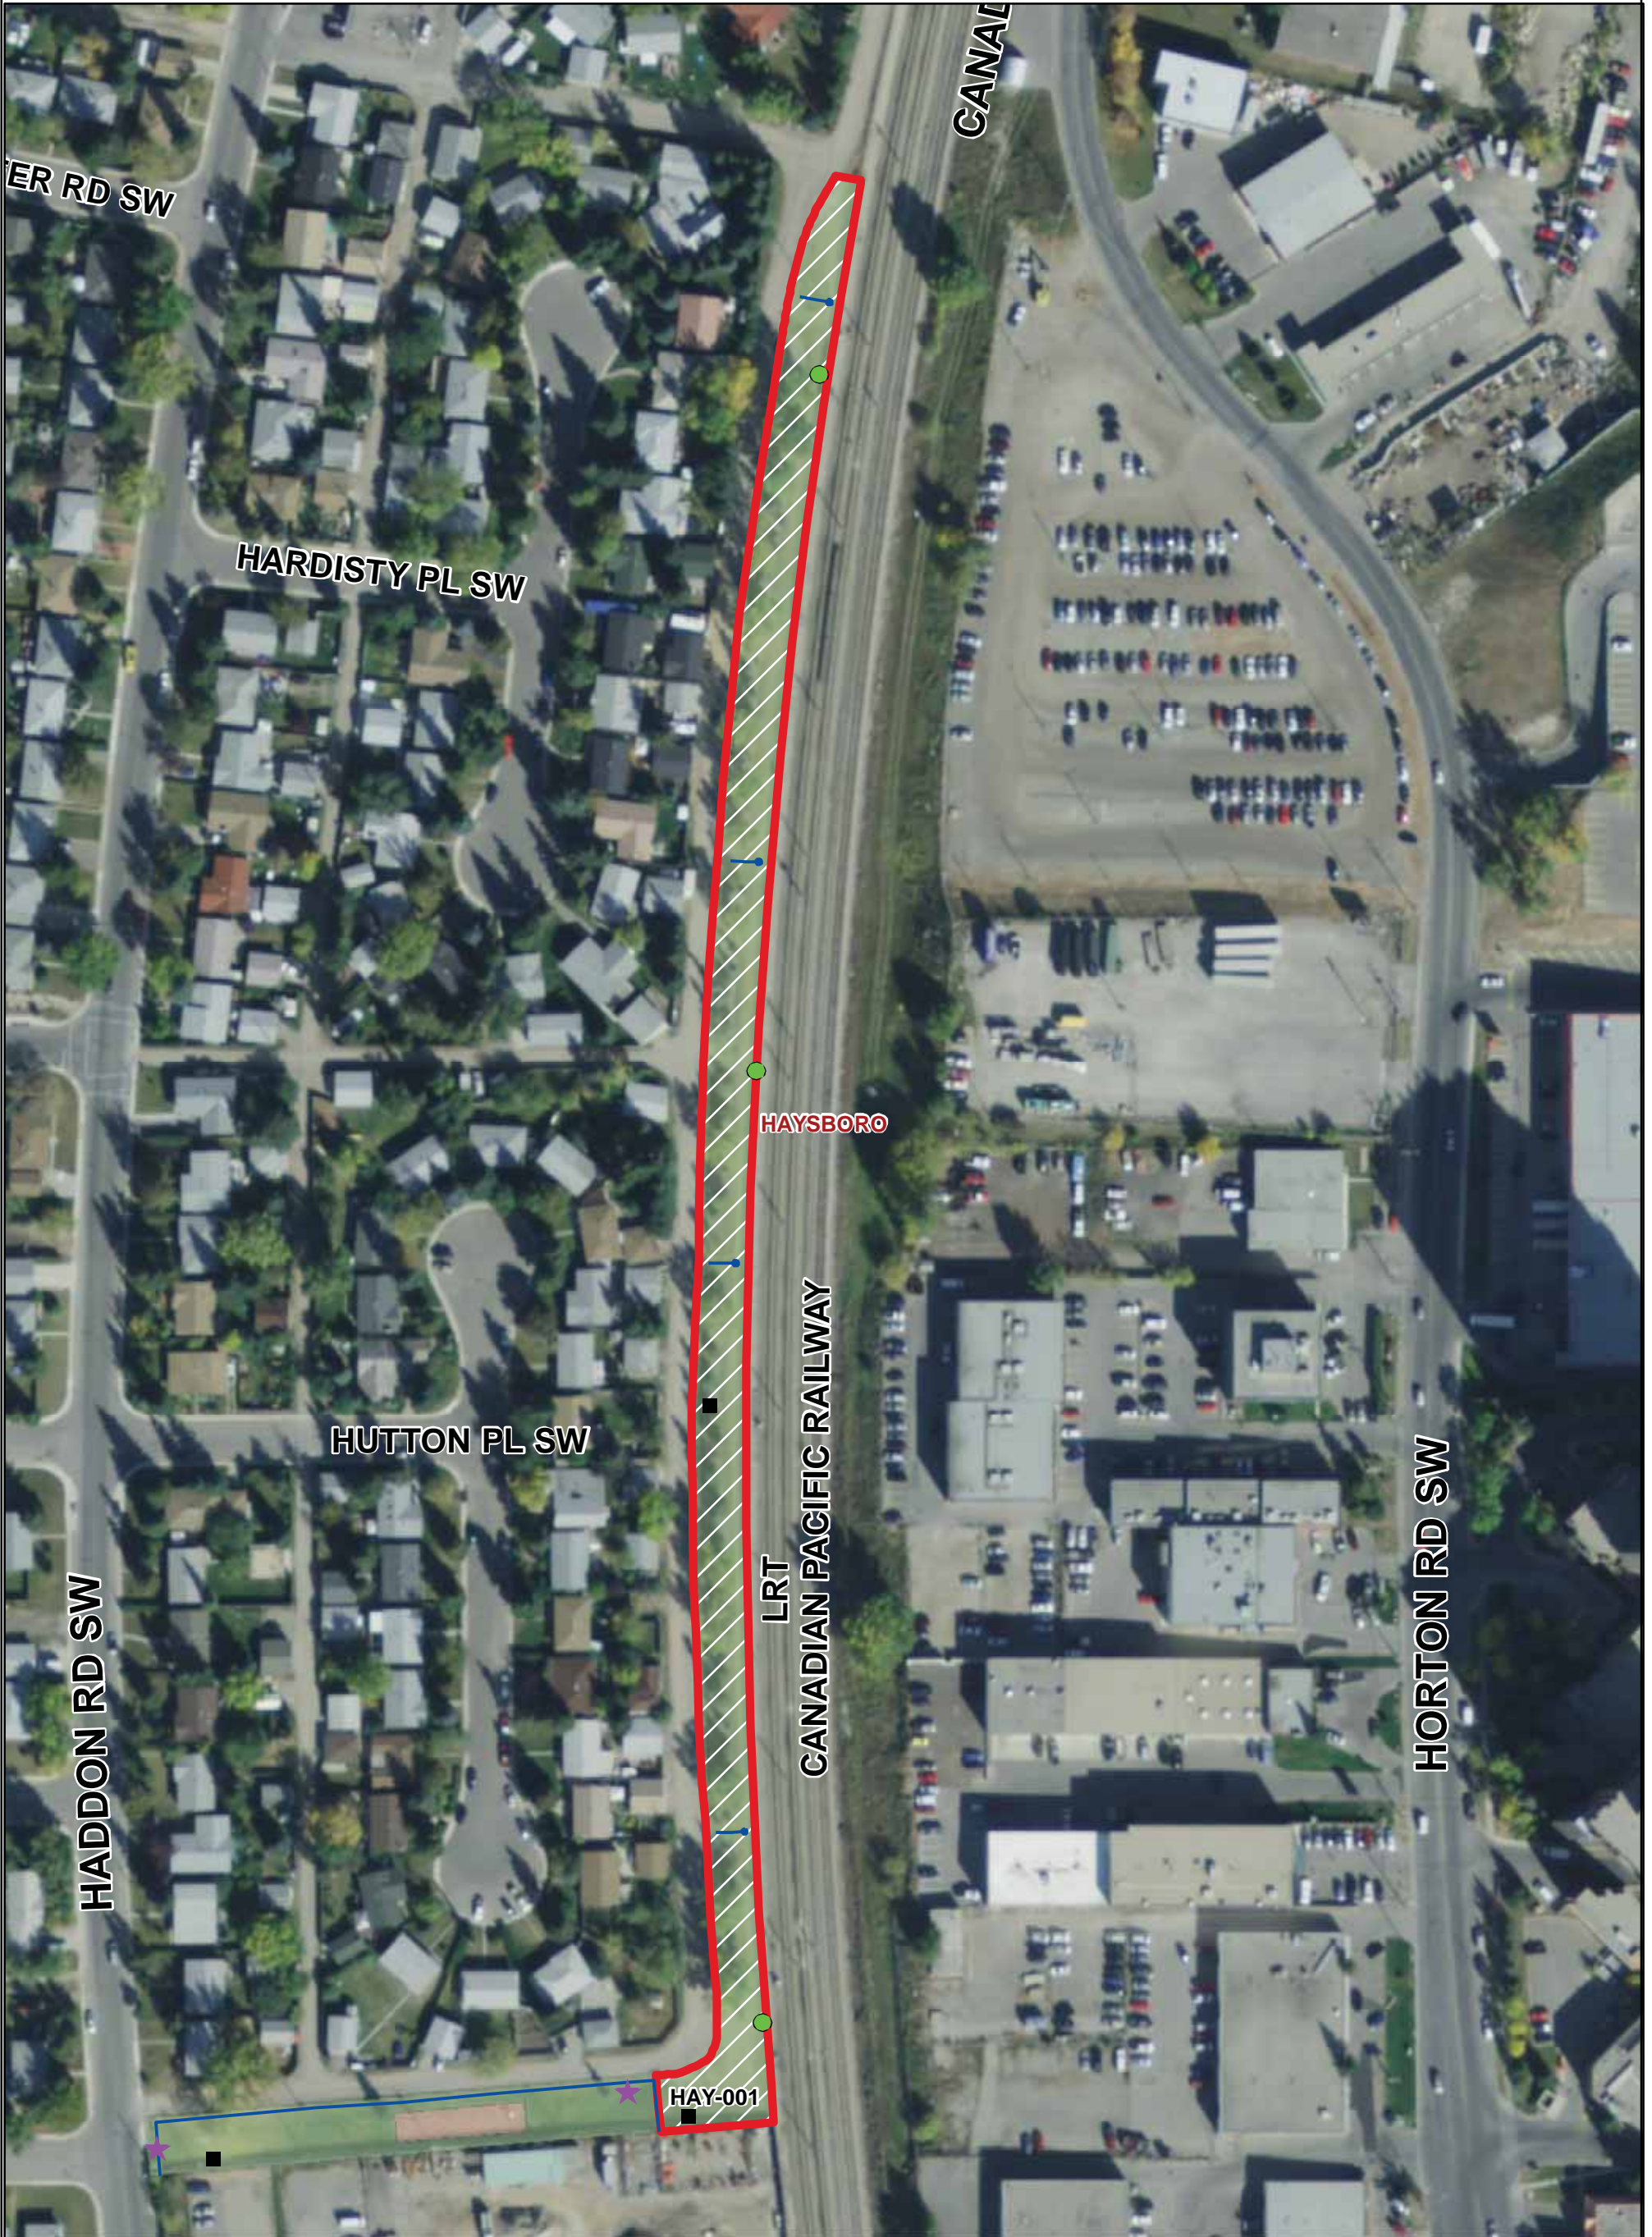

# HAYSBORO OFF LEASH AREA (HAY-001)

THE CITY OF  
**CALGARY**  
INFRASTRUCTURE &  
INFORMATION SERVICES

THIS MAP WAS PRODUCED BY:  
CITY OF CALGARY PARKS  
COPYRIGHT 2010 The City of Calgary  
ALL RIGHTS RESERVED. NO PART OF THIS MAP MAY BE REPRODUCED IN ANY FORM  
OR BY ANY MEANS WITHOUT THE WRITTEN CONSENT OF THE CITY OF CALGARY  
AND APPROPRIATE LICENCE AGREEMENT. THE CITY OF CALGARY PROVIDES THIS  
INFORMATION IN GOOD FAITH, BUT PROVIDES NO WARRANTY NOR ACCEPTS ANY  
LIABILITY ARISING FROM INCORRECT, INCOMPLETE OR MISLEADING INFORMATION  
OR ITS IMPROPER USE. INFORMATION IS MAINTAINED ON A REGULAR BASIS.  
November 8, 2010  
2010-147-OLA.mxd

## Legend

- Dog Off Leash Sign
- ★ No Dogs Sign
- Garbage Bins
- Chain Link Fence
- Post and Cable Fence
- P Parking Lot
- Pathway
- / Off Leash Areas
- Golf Course
- Playground
- Playfields