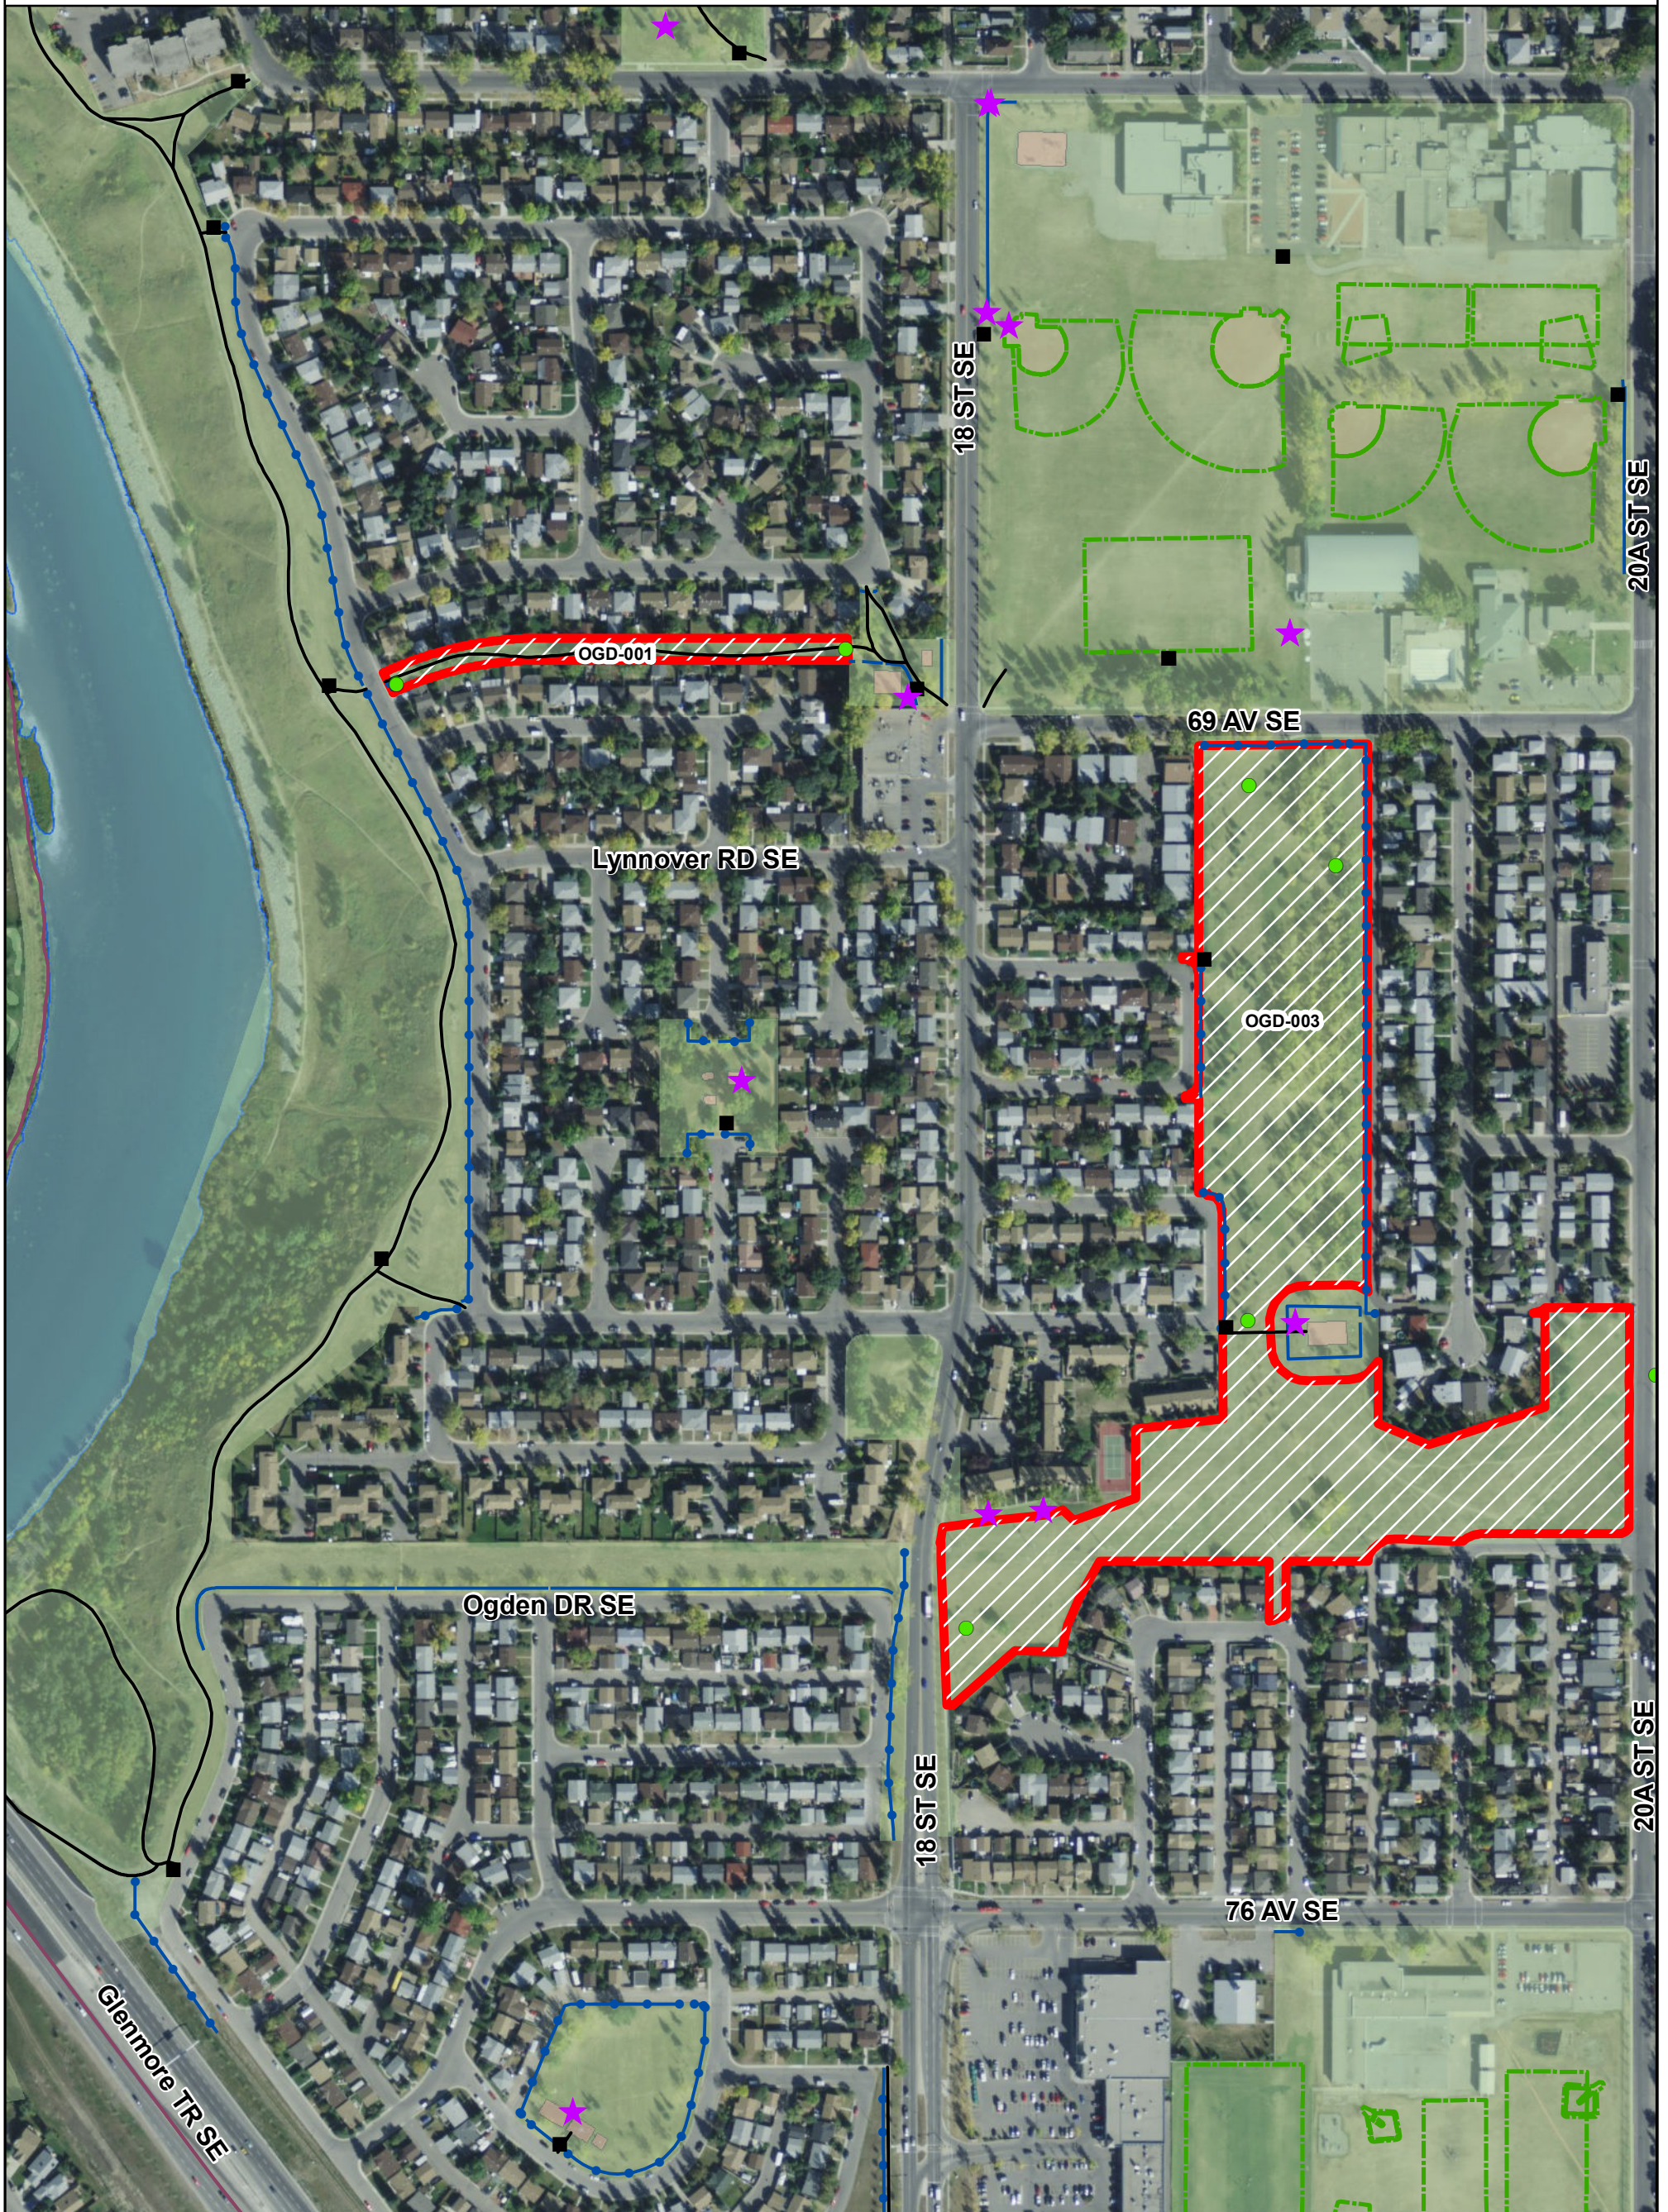

OGDEN OFF LEASH AREA (OGD-001, OGD-003)

THE CITY OF
CALGARY
INFRASTRUCTURE &
INFORMATION SERVICES

May 2, 2013
2013-108

Legend

Dog Off Leash Sign	Parking Lot
No Dogs Sign	Pathway
Garbage Bins	Off Leash Areas
Chain Link Fence	Golf Course
Post and Cable Fence	Playground
	Playfields