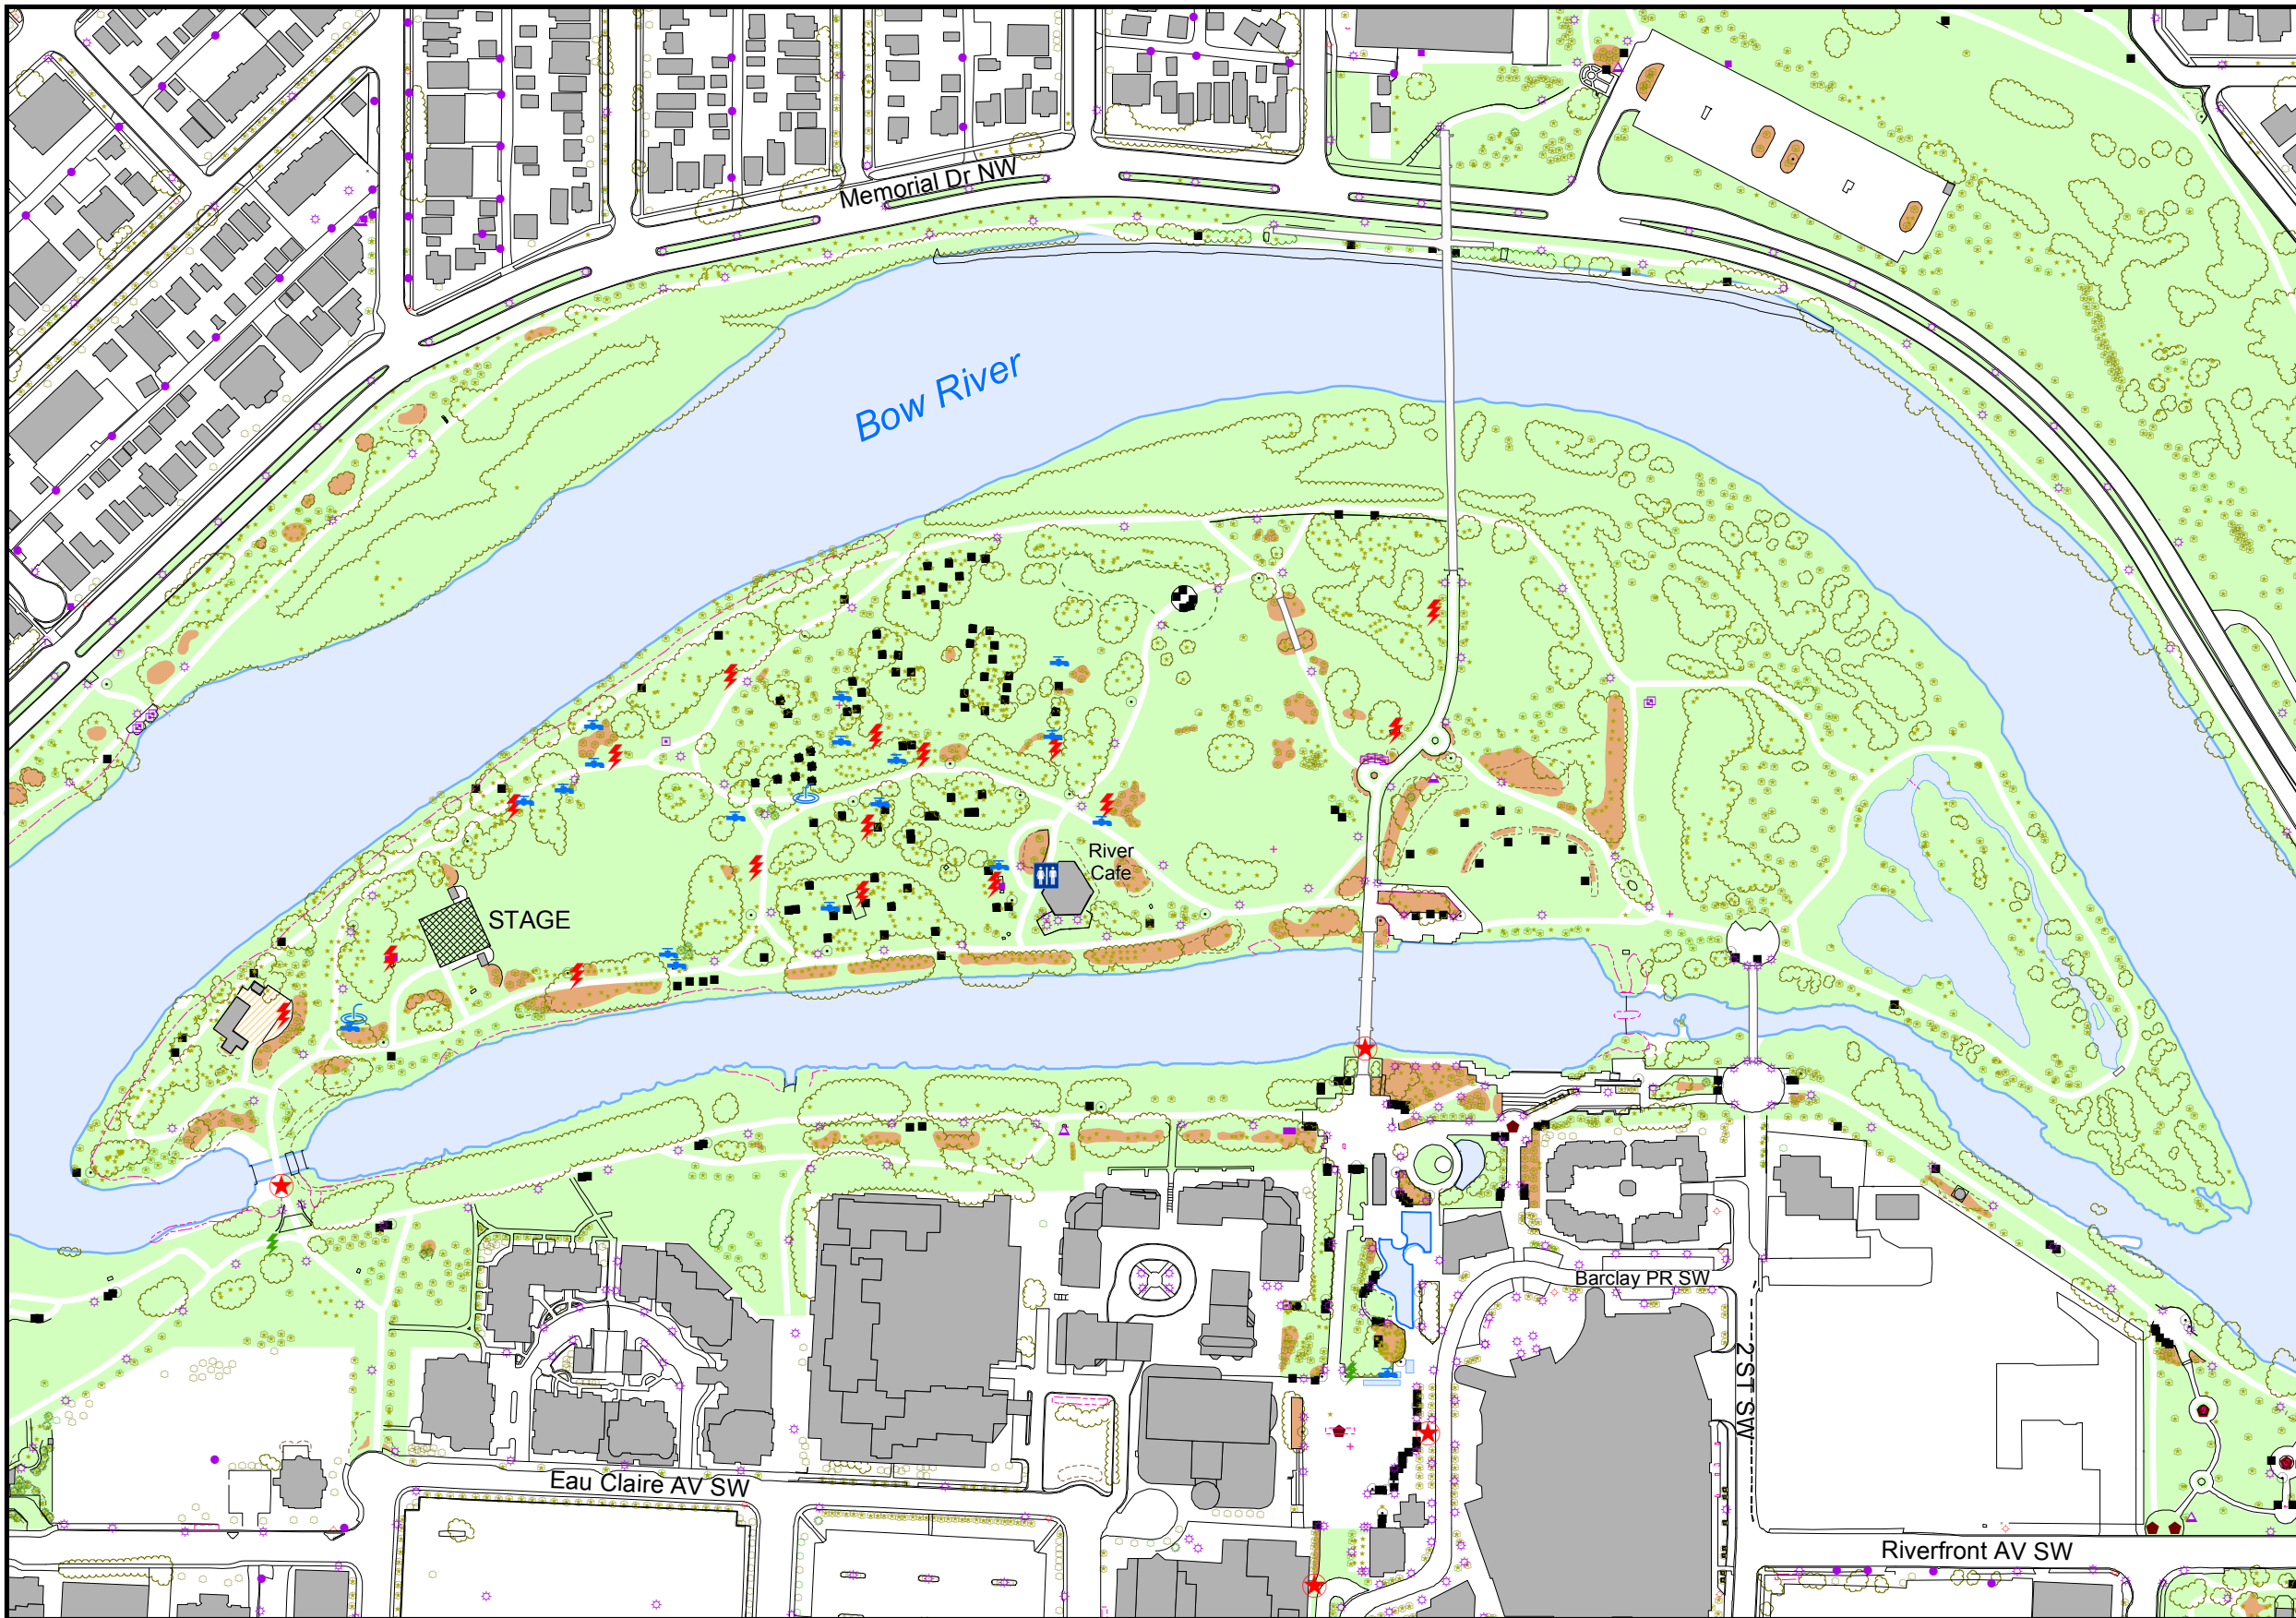

SITE PLAN Prince's Island Park

- Entrance point
- Public washroom symbols
- 60-200 amp panels
- 15 amp 120v outlets
- Potable water connection
- Drinking Fountain
- Hydrant
- Electrical Cabinet
- Pedestal
- Power Pole
- Streetlight Pole
- Traffic Light Pole
- Misc Pole
- Cell Tower
- Overhead Sign Base
- Seat/Bench
- Garbage can
- Goal Post
- Monument
- Tree (parks data)
- Unknown Point Feature
- Playfield / Playground
- Unknown linear feature
- Vegetation bed (parks)
- Vegetation Bed (DAS)
- Building
- Stage/Trailer
- No Access Area