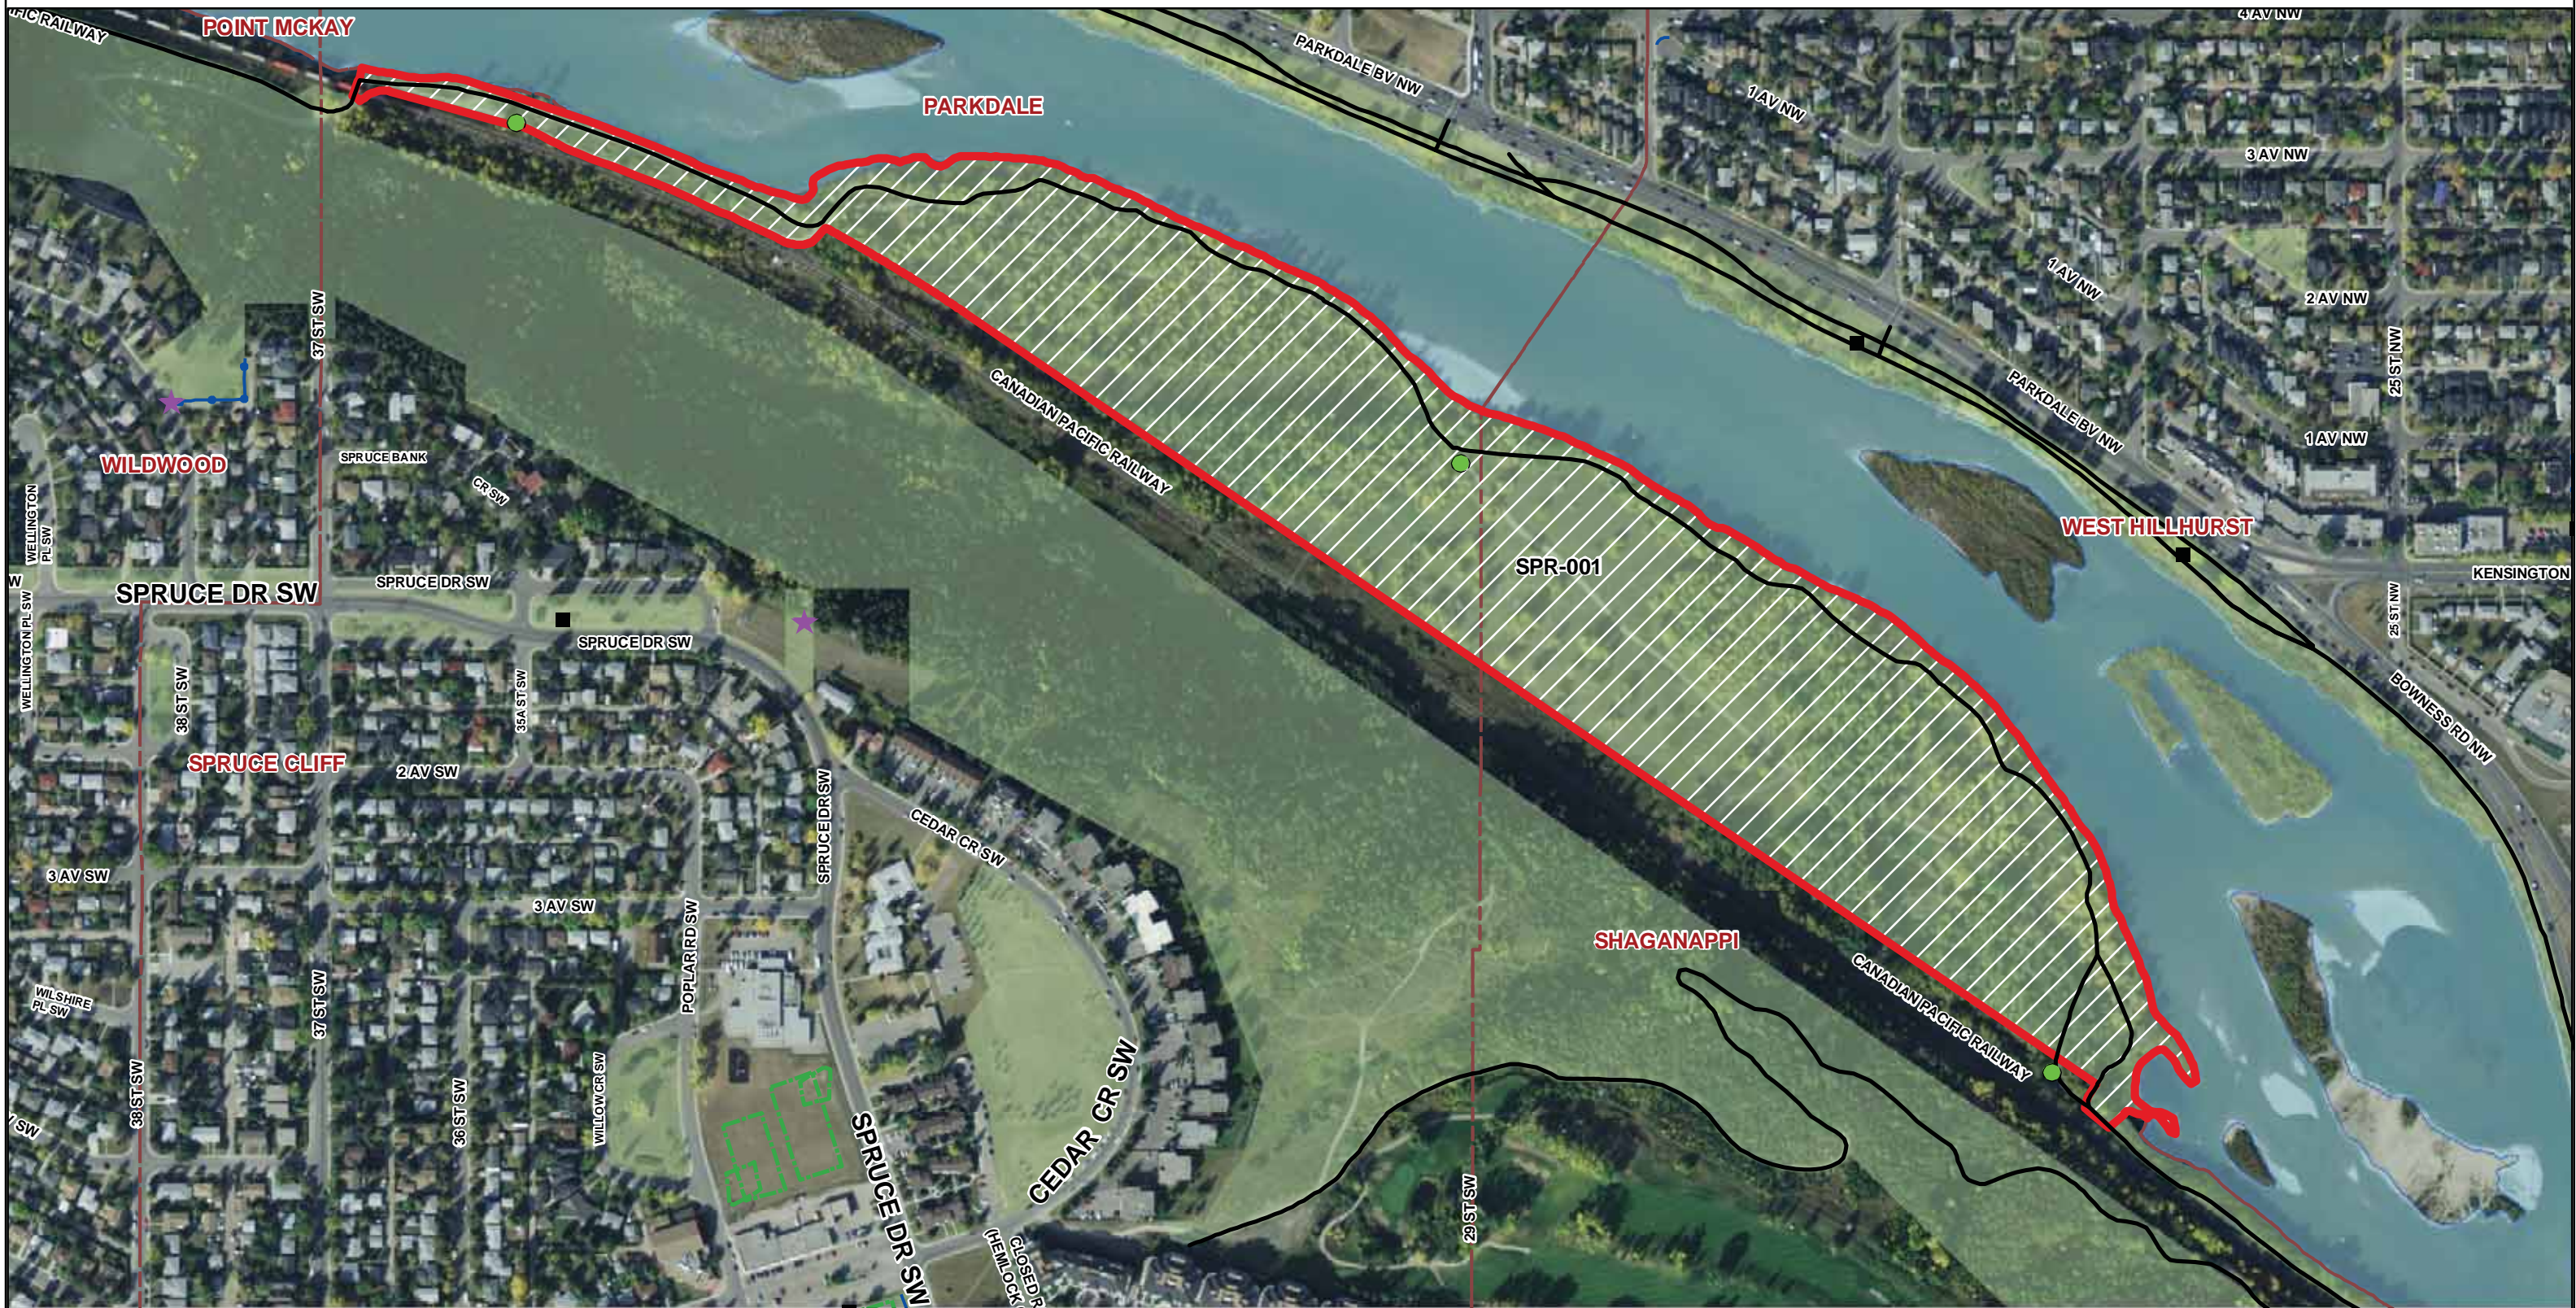

# SPRUCE CLIFF & SHAGANAPPI OFF LEASH AREA (SPR-001)

## Legend

- |   |                      |   |                 |
|---|----------------------|---|-----------------|
|  | Dog Off Leash Sign   |  | Parking Lot     |
|  | No Dogs Sign         |  | Pathway         |
|  | Garbage Bins         |  | Off Leash Areas |
|  | Chain Link Fence     |  | Golf Course     |
|  | Post and Cable Fence |  | Playground      |
|   |                      |  | Playfields      |