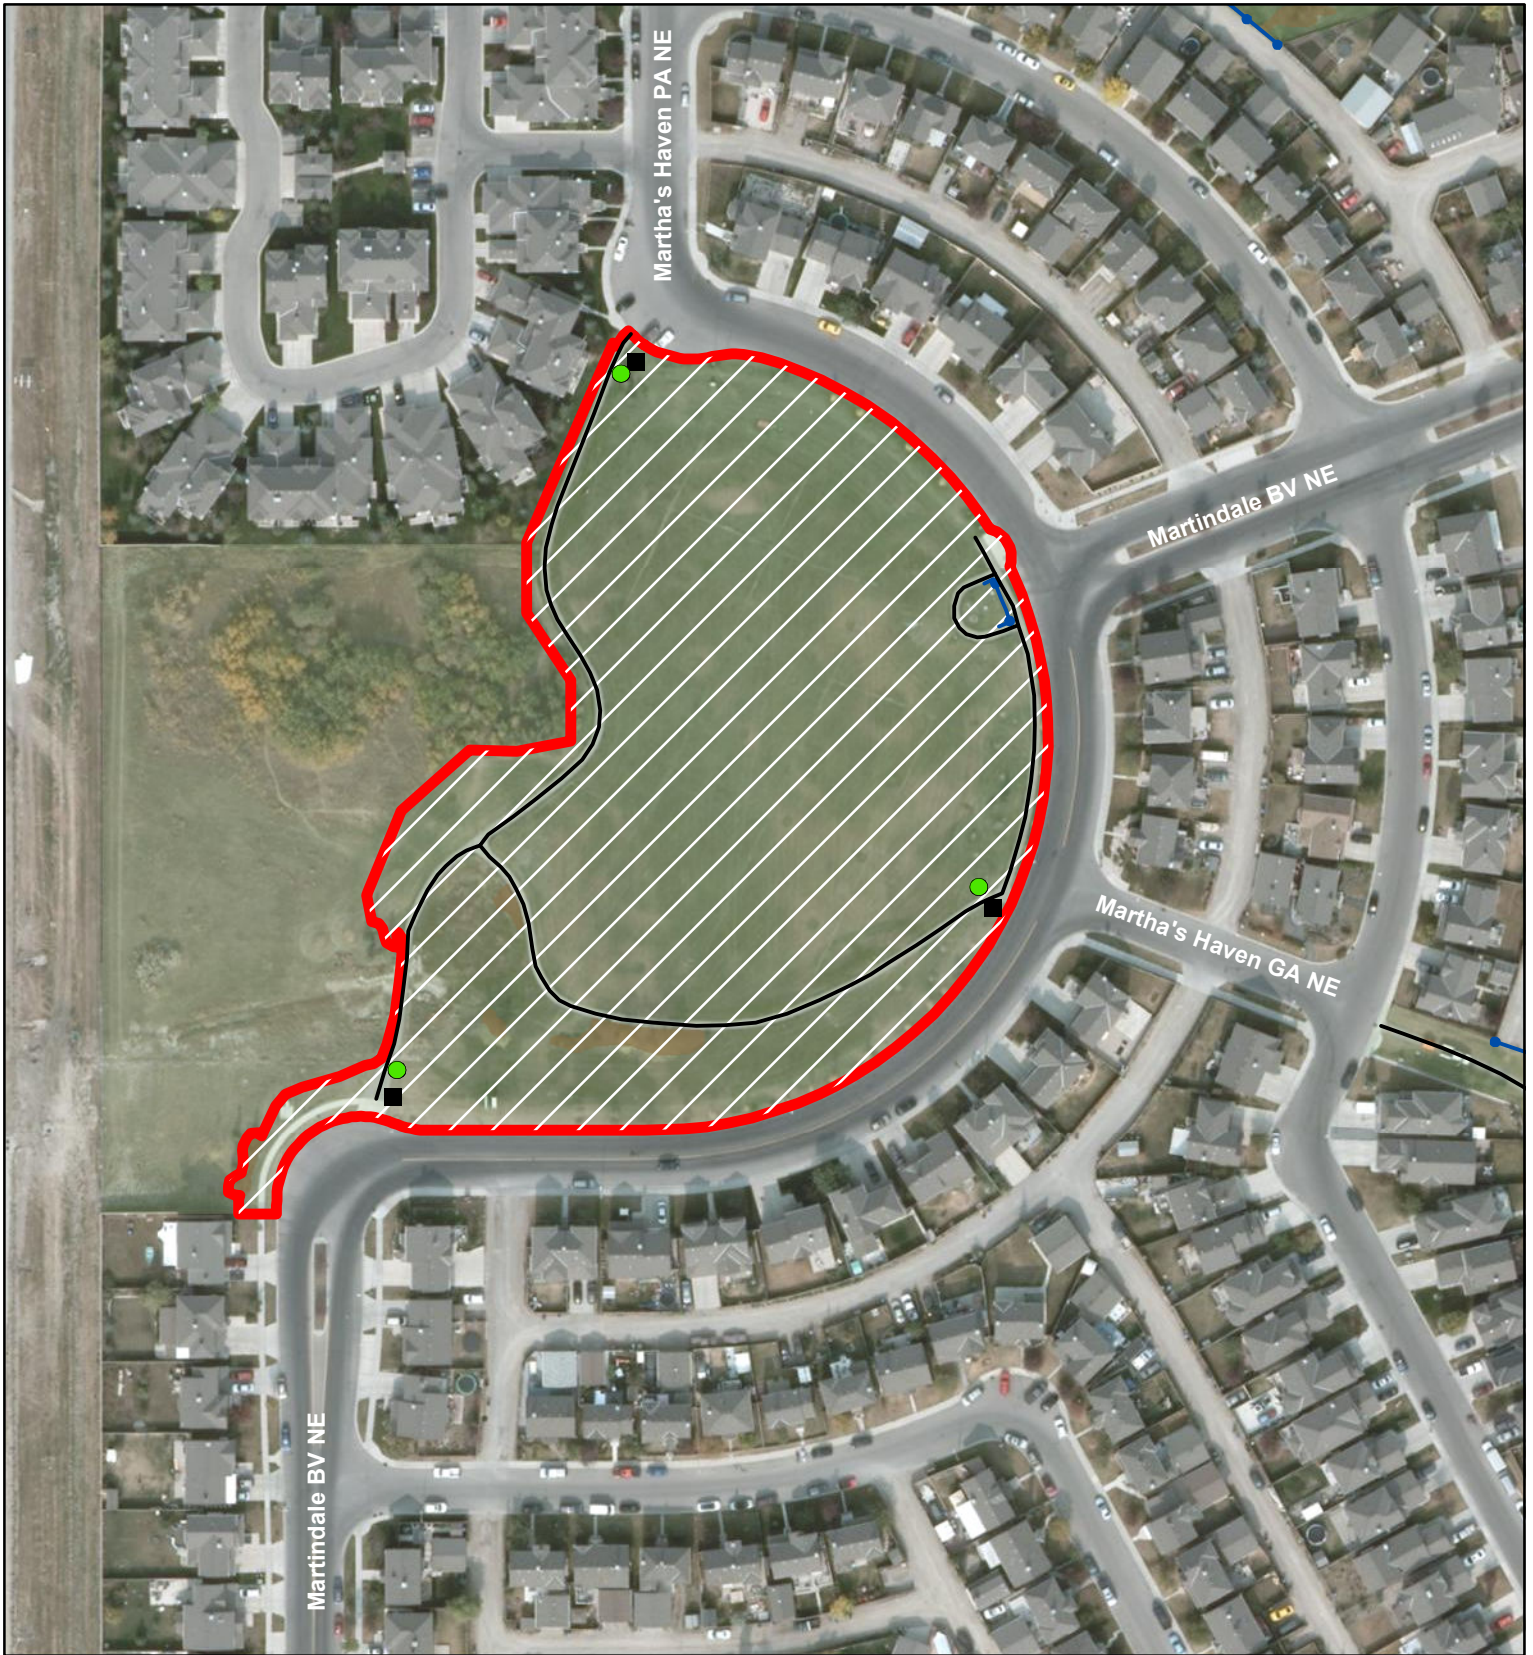

MARTINDALE OFF LEASH AREA

THE CITY OF
CALGARY
PARKS

July 2013
2013-164

Legend

- Dog Off Leash Sign
- ★ No Dogs Sign
- Garbage Bins
- Chain Link Fence
- —●— Post and Chain Fence
- P Parking Lot
- Pathway
- / / / / Off Leash Areas
- Golf Course
- Playground
- Playfields