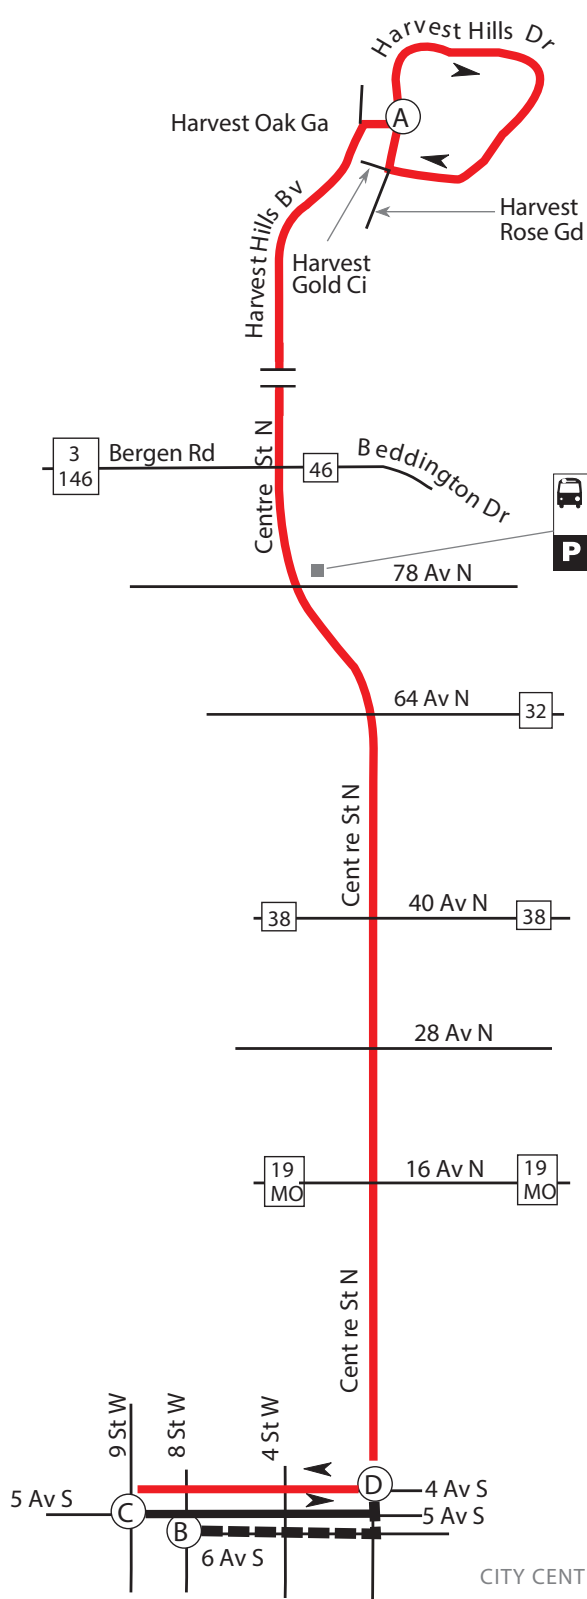

STAMPEDE PARADE DETOUR

**Harvest Hills Express
Route 109**

LEGEND

- Regular Route
- Detour Route
- Bus Terminal
- Time Point
- Intersecting Route
- Park and Ride
- Bus Access Only

ROUTE 109 BUS STOPS

- A.M. bus stops outside the community**
- On Centre St. at Bergen Cr. (N leg) N.E. (#7595)
 - On Centre St. at Bergen Rd. N.W. (#8421)
 - On Centre St. at 78 Ave. N.W. (#9066)
 - On Centre St. at 64 Ave. N.W. (#4588)
 - On Centre St. at Northmount Dr. N.W. (#4587)
 - On Centre St. at 40 Ave. N.W. (#6651)
 - On Centre St. at 28 Ave. N.W. (#5174)
 - On Centre St. at 16 Ave. N.W. (#7441)
 - On Centre St. at 4 Ave. S.W. (#9971)
 - On Centre St. at 5 Ave. S.W. (#9970)
 - On 6 Ave. at 3 St. S.W. (nearside #9982)
 - On 6 Ave. at 5 St. S.W. (nearside #9980)
 - On 6 Ave. at 7 St. S.W. (nearside #9979)
 - On 6 Ave. at 9 St. S.W. (#2377)
- P.M. bus stops outside the community**
- On 5 Ave. at 9 St. S.W. (nearside #7402)
 - On 5 Ave. at 8 St. S.W. (#8529)
 - On 5 Ave. at 6 St. S.W. (nearside #7001)
 - On 5 Ave. at 5 St. S.W. (midblock #8530)
 - On 5 Ave. at 3 St. S.W. (#8440)
 - On Centre St. at 4 Ave. S.E. (nearside #5148)
 - On Centre St. at 16 Ave. N.E. (#7442)
 - On Centre St. at 28 Ave. N.E. (#5152)
 - On Centre St. at 40 Ave. N.E. (#6661)
 - On Centre St. at 64 Ave. N.E. (#4530)
 - On Centre St. at 78 Ave. N.E. (#4459)
 - On Centre St. at Beddington Dr. N.E. (nearside #8433)
 - On Centre St. at Harvest Hills Blvd. N (#7594)

CITY CENTRE