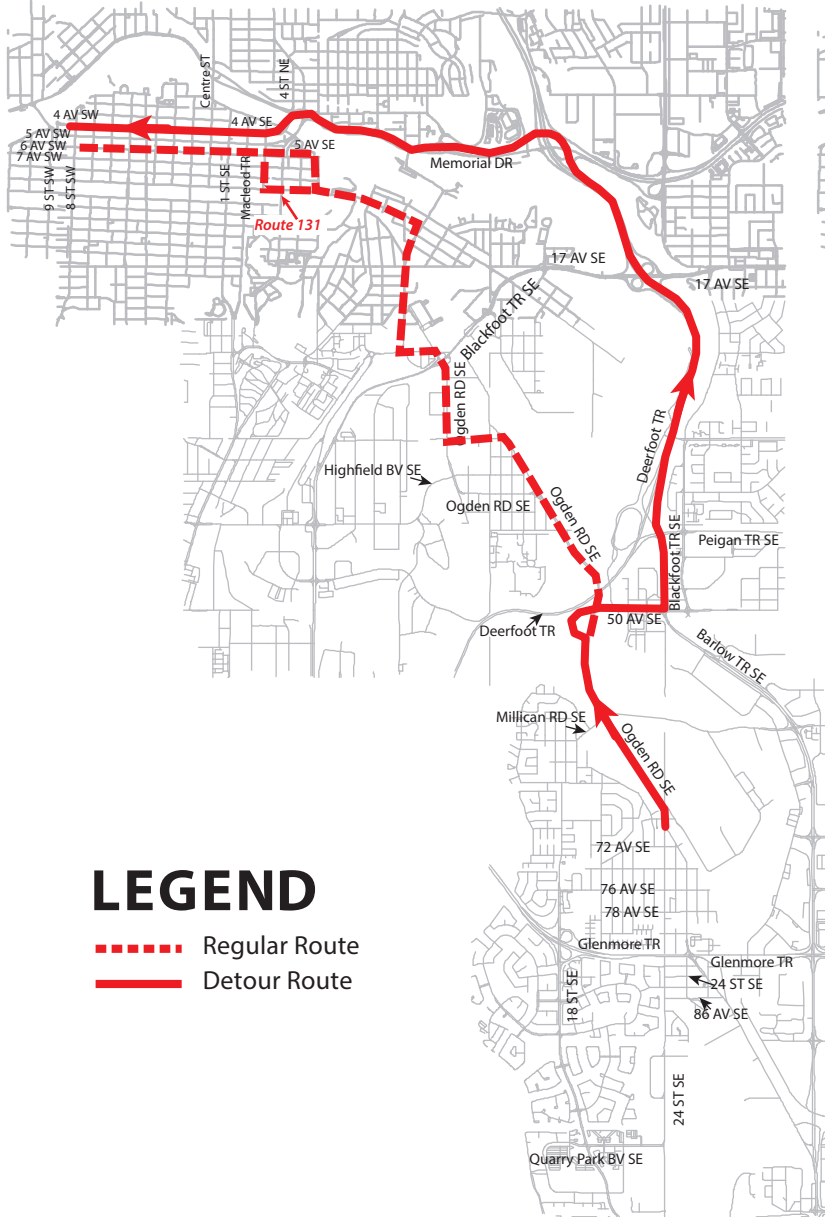

Routes 117, 131 & 151 via Ogden Road SE

Routes 117 & 151 via Deerfoot Trail

Route 117 - McKenzie Town Express
Route 131 - East Bow Express
Route 151 - New Brighton Express