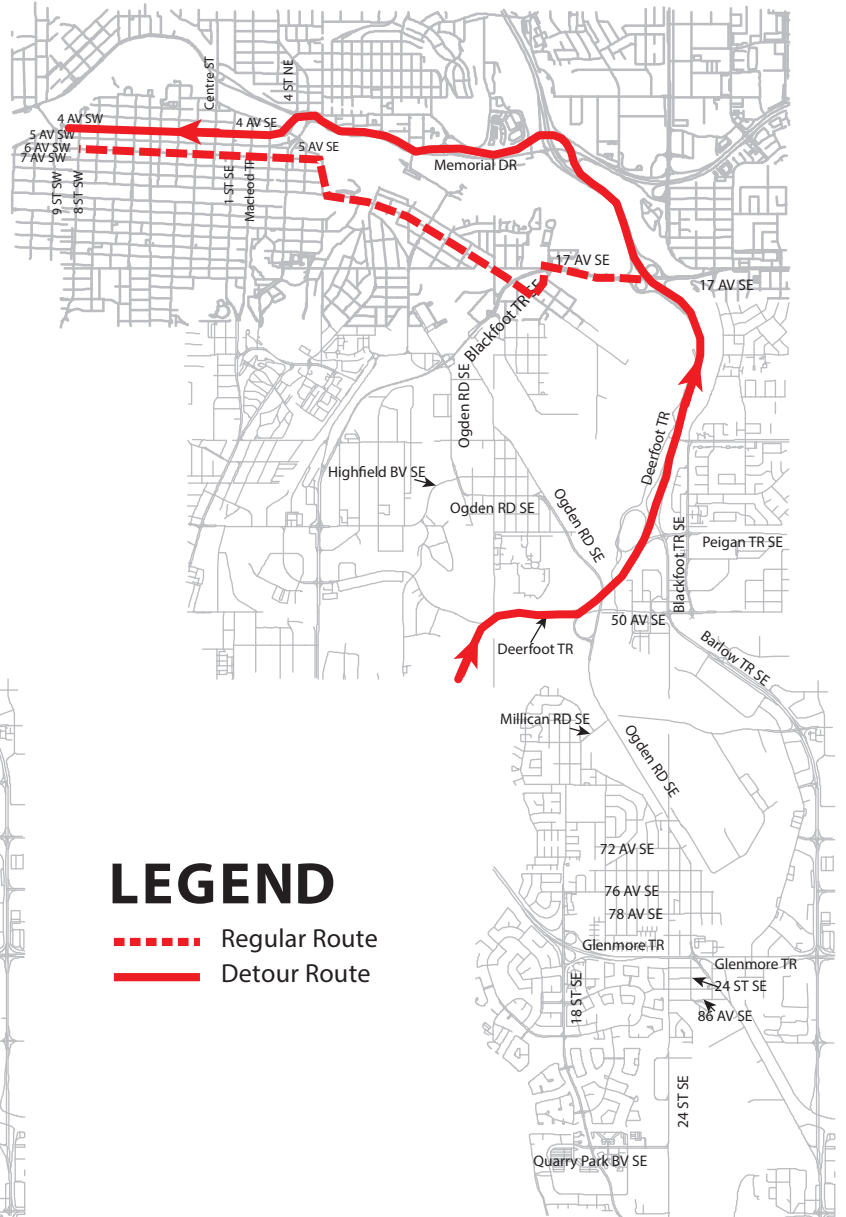

Routes 117, 131 & 151 via Ogden Road SE

Routes 117 & 151 via Deerfoot Trail

Route 117 - McKenzie Town Express
Route 131 - East Bow Express
Route 151 - New Brighton Express