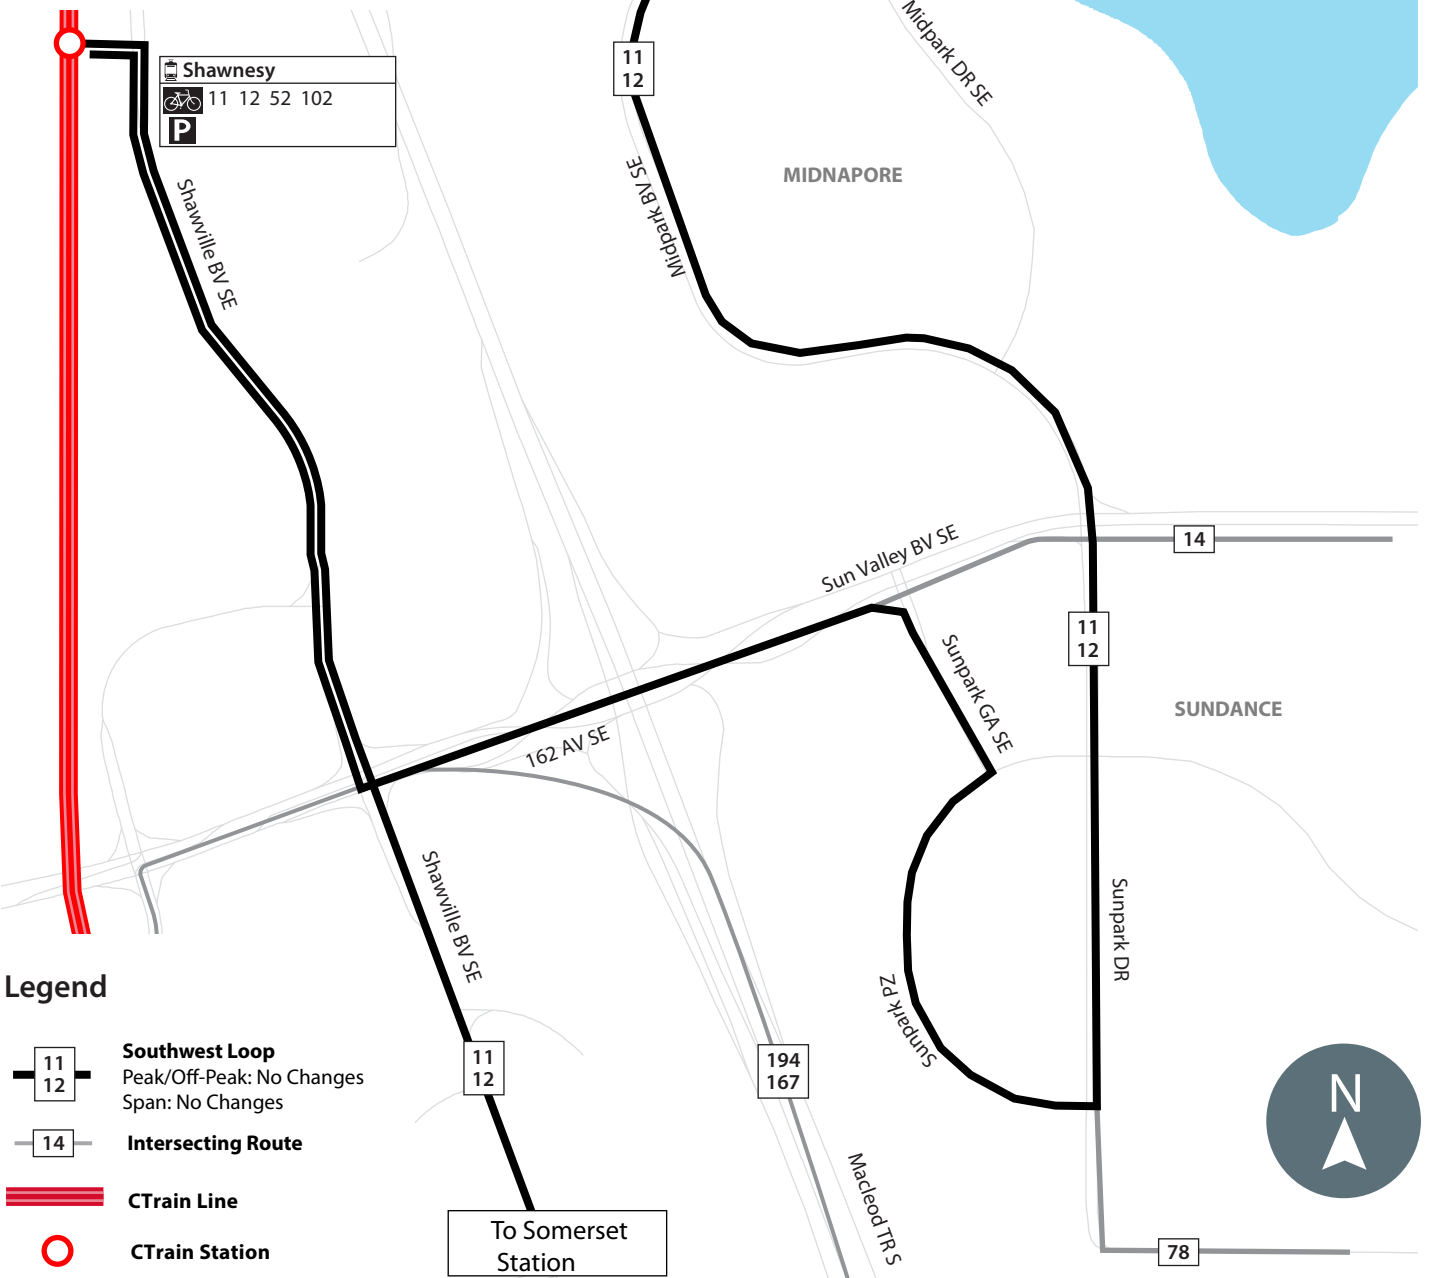

# Routes 11 & 12: Southwest Loop

Routes 11 and 12 have no changes to routing aside from Midpark DR SE

## Legend

-  **Southwest Loop**  
Peak/Off-Peak: No Changes  
Span: No Changes
-  **Intersecting Route**
-  **CTrain Line**
-  **CTrain Station**

To Somerset Station