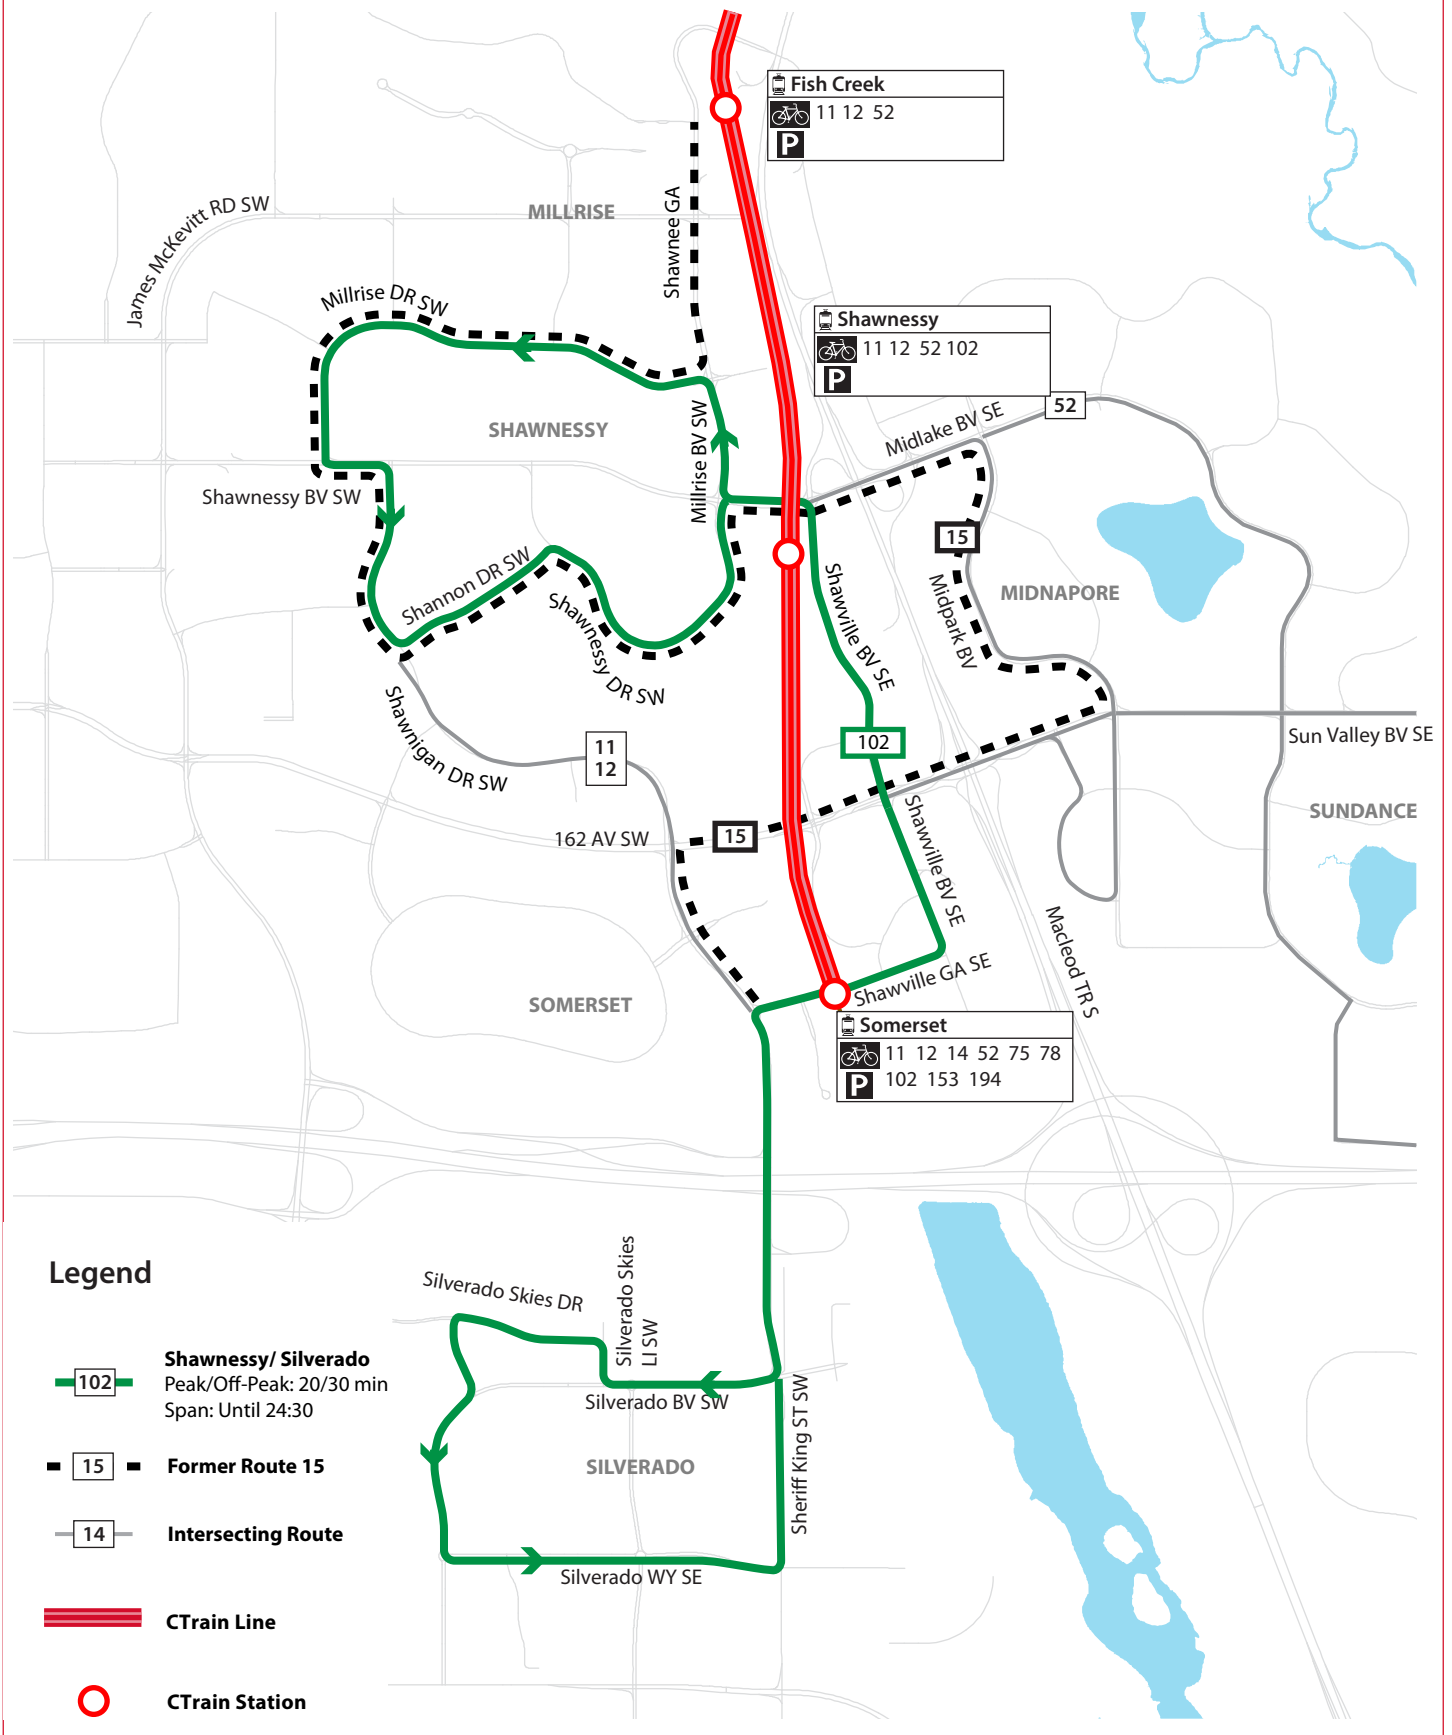

# What Happened To: Route 15: Millrise

## Legend

-  **Shawnessy/ Silverado**  
Peak/Off-Peak: 20/30 min  
Span: Until 24:30
-  **Former Route 15**
-  **Intersecting Route**
-  **CTrain Line**
-  **CTrain Station**