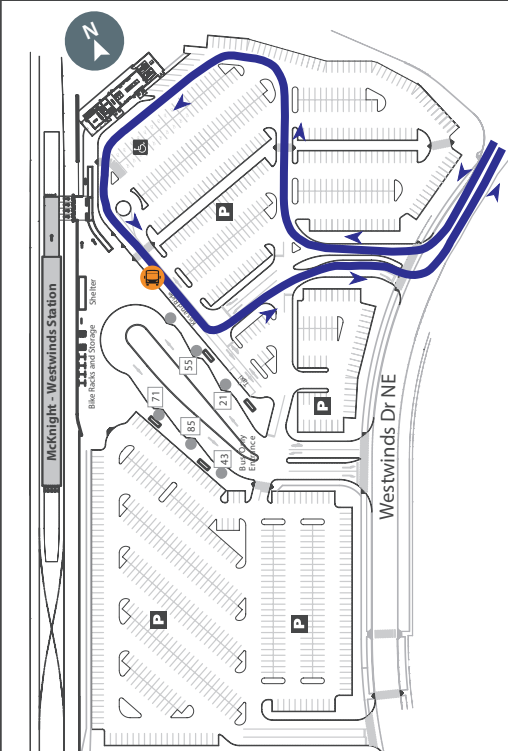

# Blue Line CTrain Replacement Shuttle (Rundle - Saddletowne)

## Saddletowne Station

## McKnight-Westwinds Station

## LEGEND

- Route
- CTrain Line
- CTrain Station
- CTrain Station Closed
- Shuttle Stop