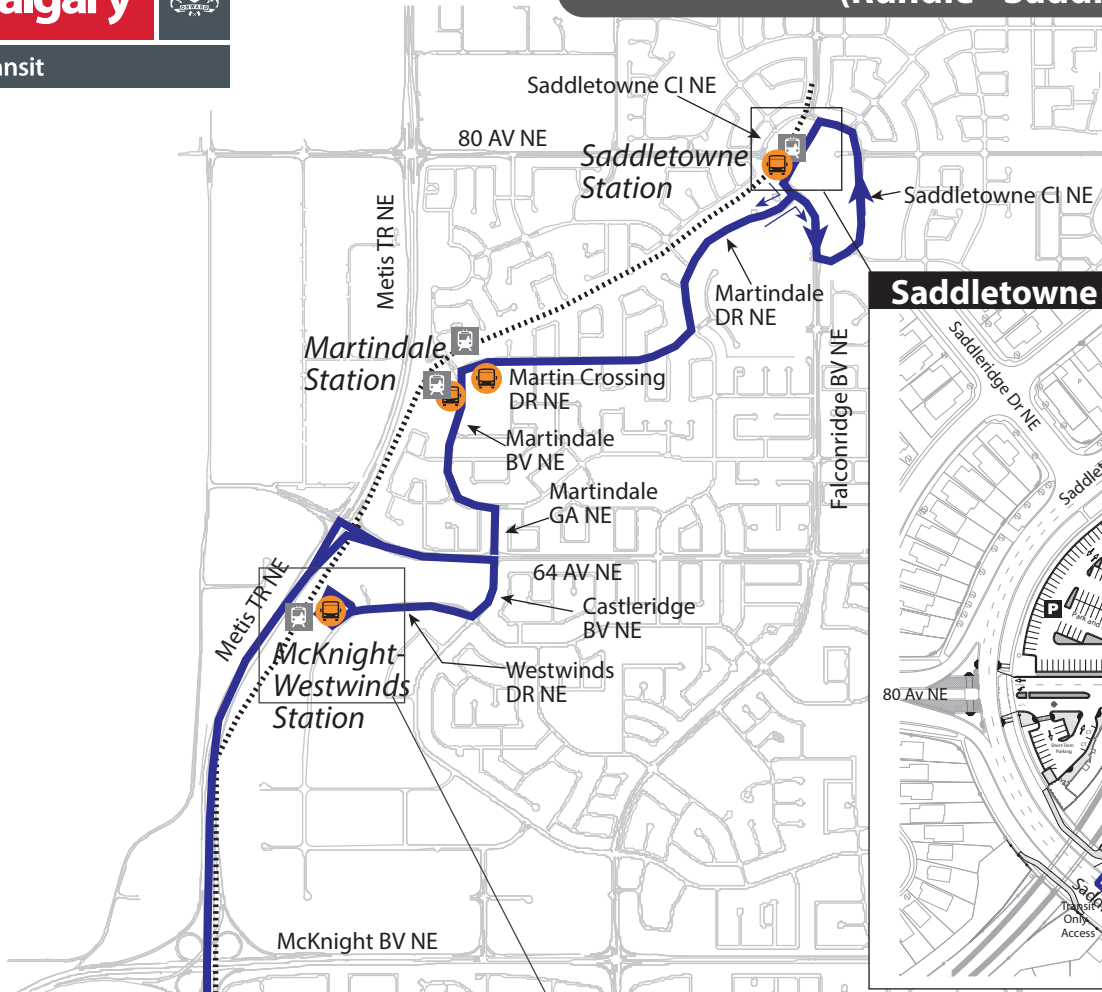

# Blue Line CTrain Replacement Shuttle (Rundle - Saddletowne)

## Saddletowne Station

## McKnight-Westwinds Station

## LEGEND

- Route
- CTrain Line
- CTrain Station
- CTrain Station Closed
- Shuttle Stop