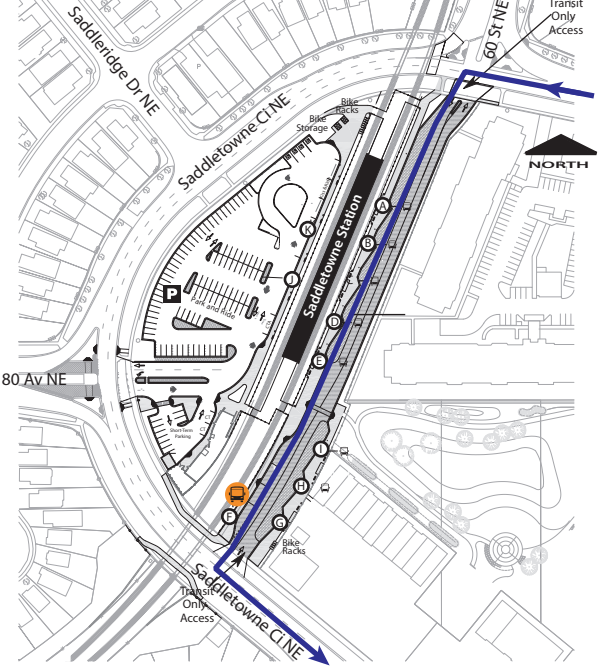

# Blue Line CTrain Replacement Shuttle (Rundle - Saddletowne)

## Saddletowne Station

## McKnight-Westwinds Station

## LEGEND

- Route
- CTrain Line
- CTrain Station
- CTrain Station Closed
- Shuttle Stop