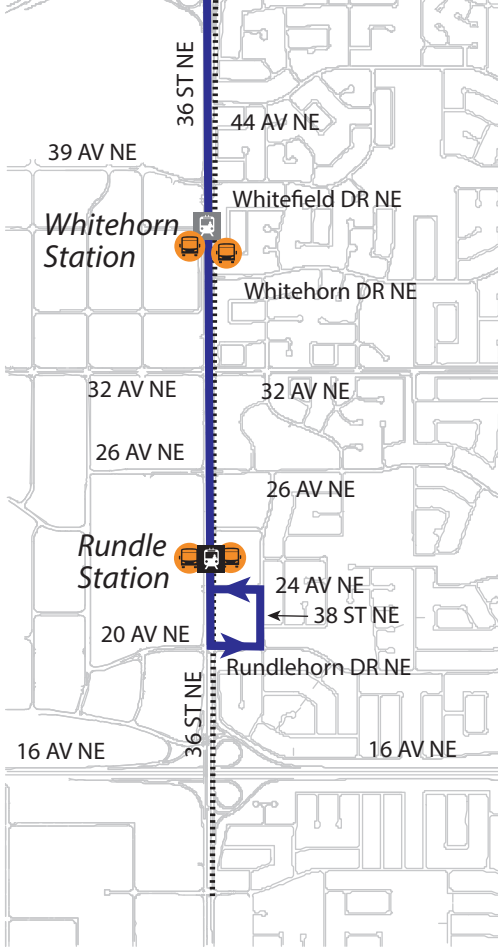

# Blue Line CTrain Replacement Shuttle (Rundle - Saddletowne)

## Saddletowne Station

## McKnight-Westwinds Station

## LEGEND

- Route
- CTrain Line
- CTrain Station
- CTrain Station Closed
- Shuttle Stop