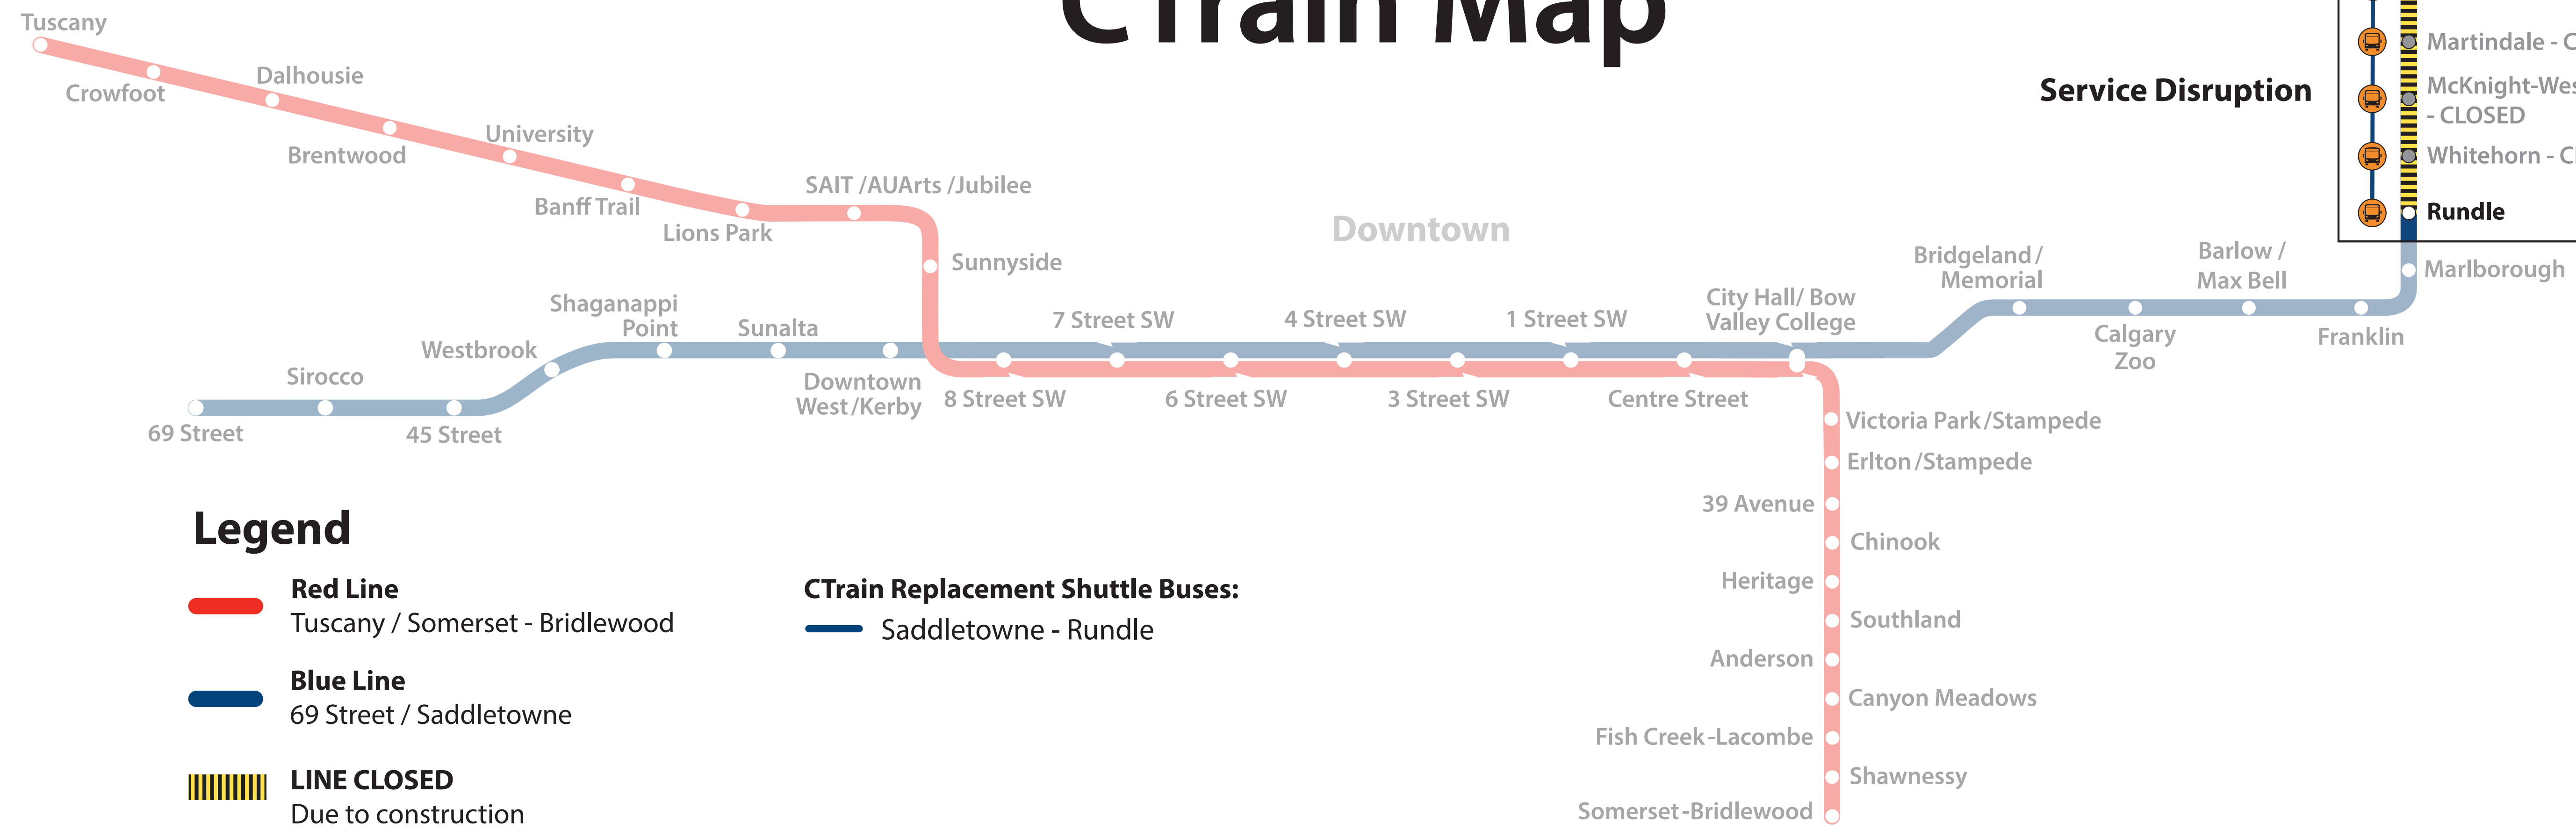

# CTrain Map

**Legend**

- Red Line**  
Tuscany / Somerset - Bridlewood
- Blue Line**  
69 Street / Saddletowne
- LINE CLOSED**  
Due to construction

**CTrain Replacement Shuttle Buses:**  
Saddletowne - Rundle

**Service Disruption**

- Saddletowne - CLOSED
- Martindale - CLOSED
- McKnight-Westwinds - CLOSED
- Whitehorn - CLOSED
- Rundle

- Victoria Park/Stampede
- Erlton/Stampede
- 39 Avenue
- Chinook
- Heritage
- Southland
- Anderson
- Canyon Meadows
- Fish Creek-Lacombe
- Shawnessy
- Somerset-Bridlewood