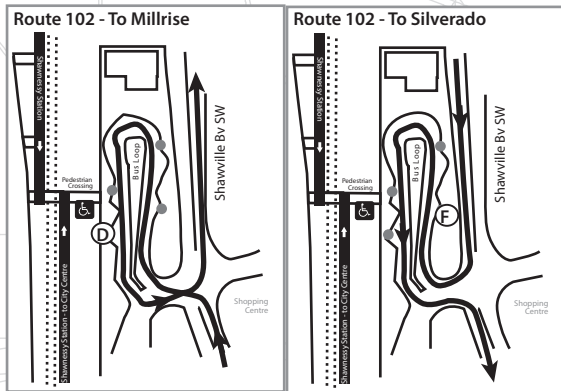

102 - Millrise / Silverado

Insert B - Shawnessy Station

LEGEND

- Route
- CTrain Line
- CTrain Station / Terminal
- Time Point
- Intersecting Route
- Station Information
- Bicycle Parking
- Park & Ride

Insert A - Somerset-Bridlewood Station