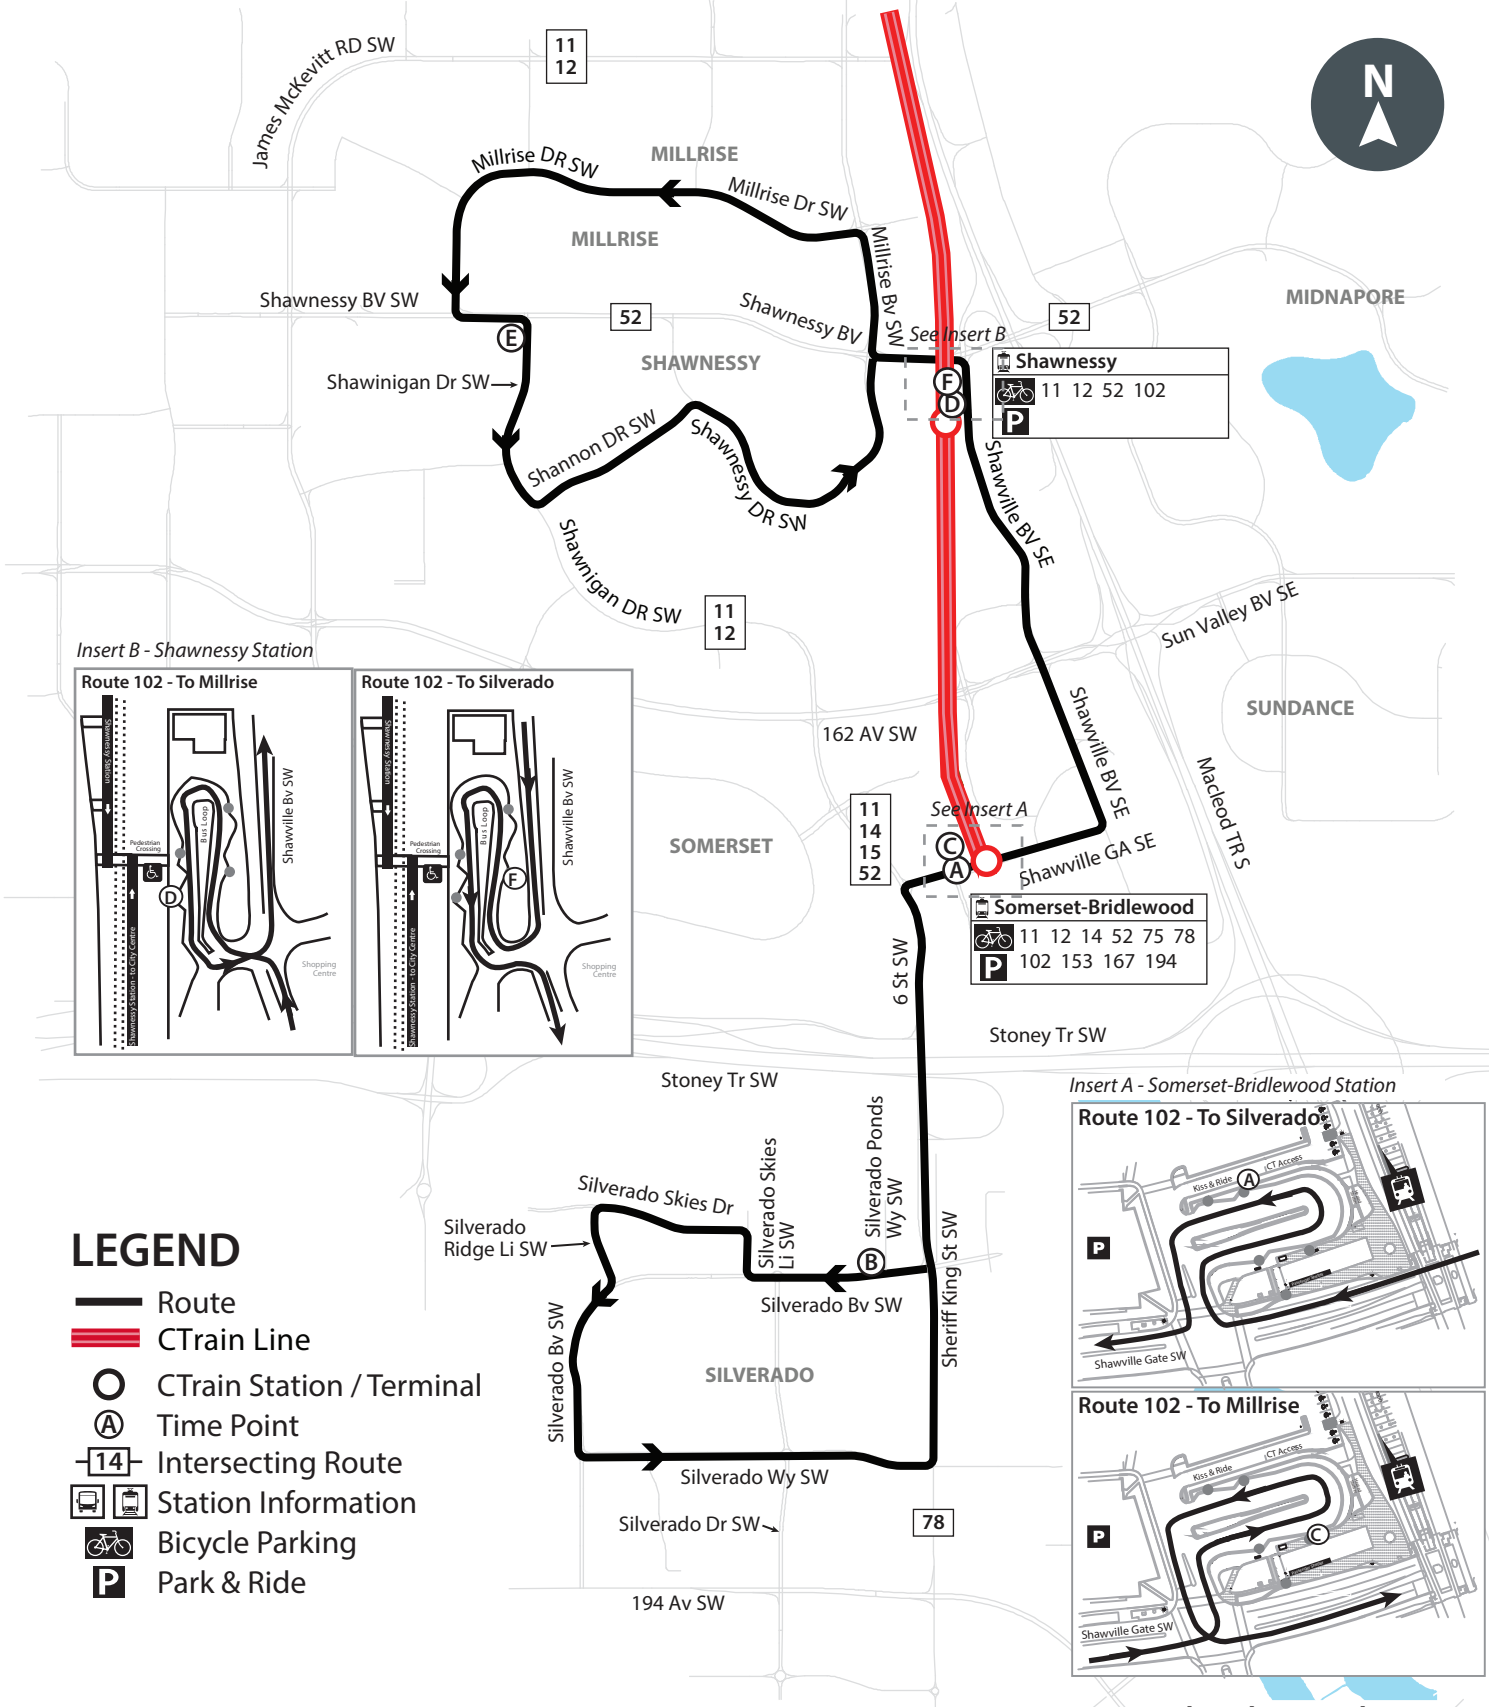

102 - Millrise / Silverado

Insert B - Shawnessy Station

LEGEND

- Route
- CTrain Line
- CTrain Station / Terminal
- Time Point
- Intersecting Route
- Station Information
- Bicycle Parking
- Park & Ride

Insert A - Somerset-Bridlewood Station