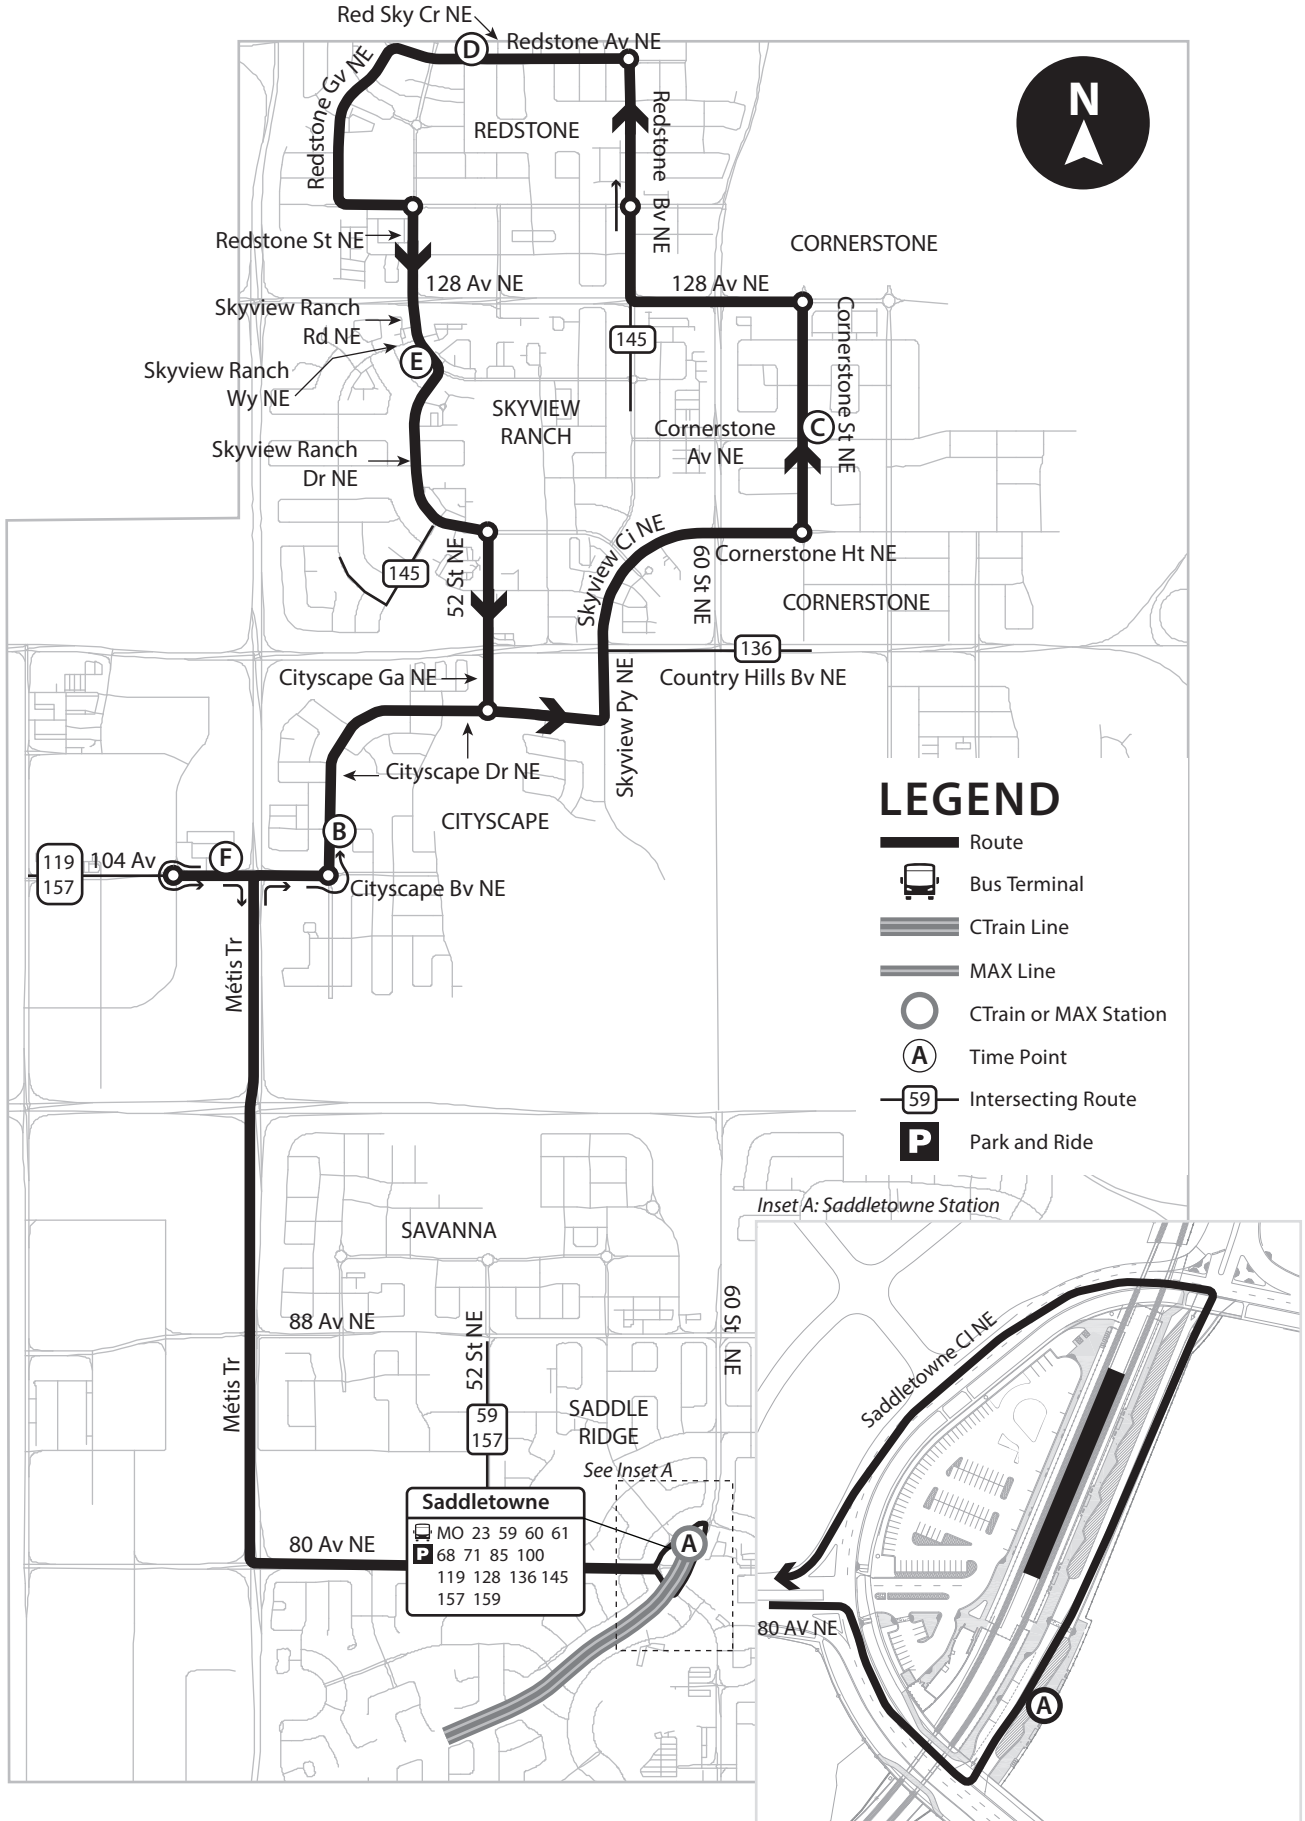

East Skyview Ranch / Redstone Route 128

LEGEND

- Route
- Bus Terminal
- CTrain Line
- MAX Line
- CTrain or MAX Station
- Time Point
- Intersecting Route
- Park and Ride

Saddletowne	
	MO 23 59 60 61
	68 71 85 100
	119 128 136 145
	157 159