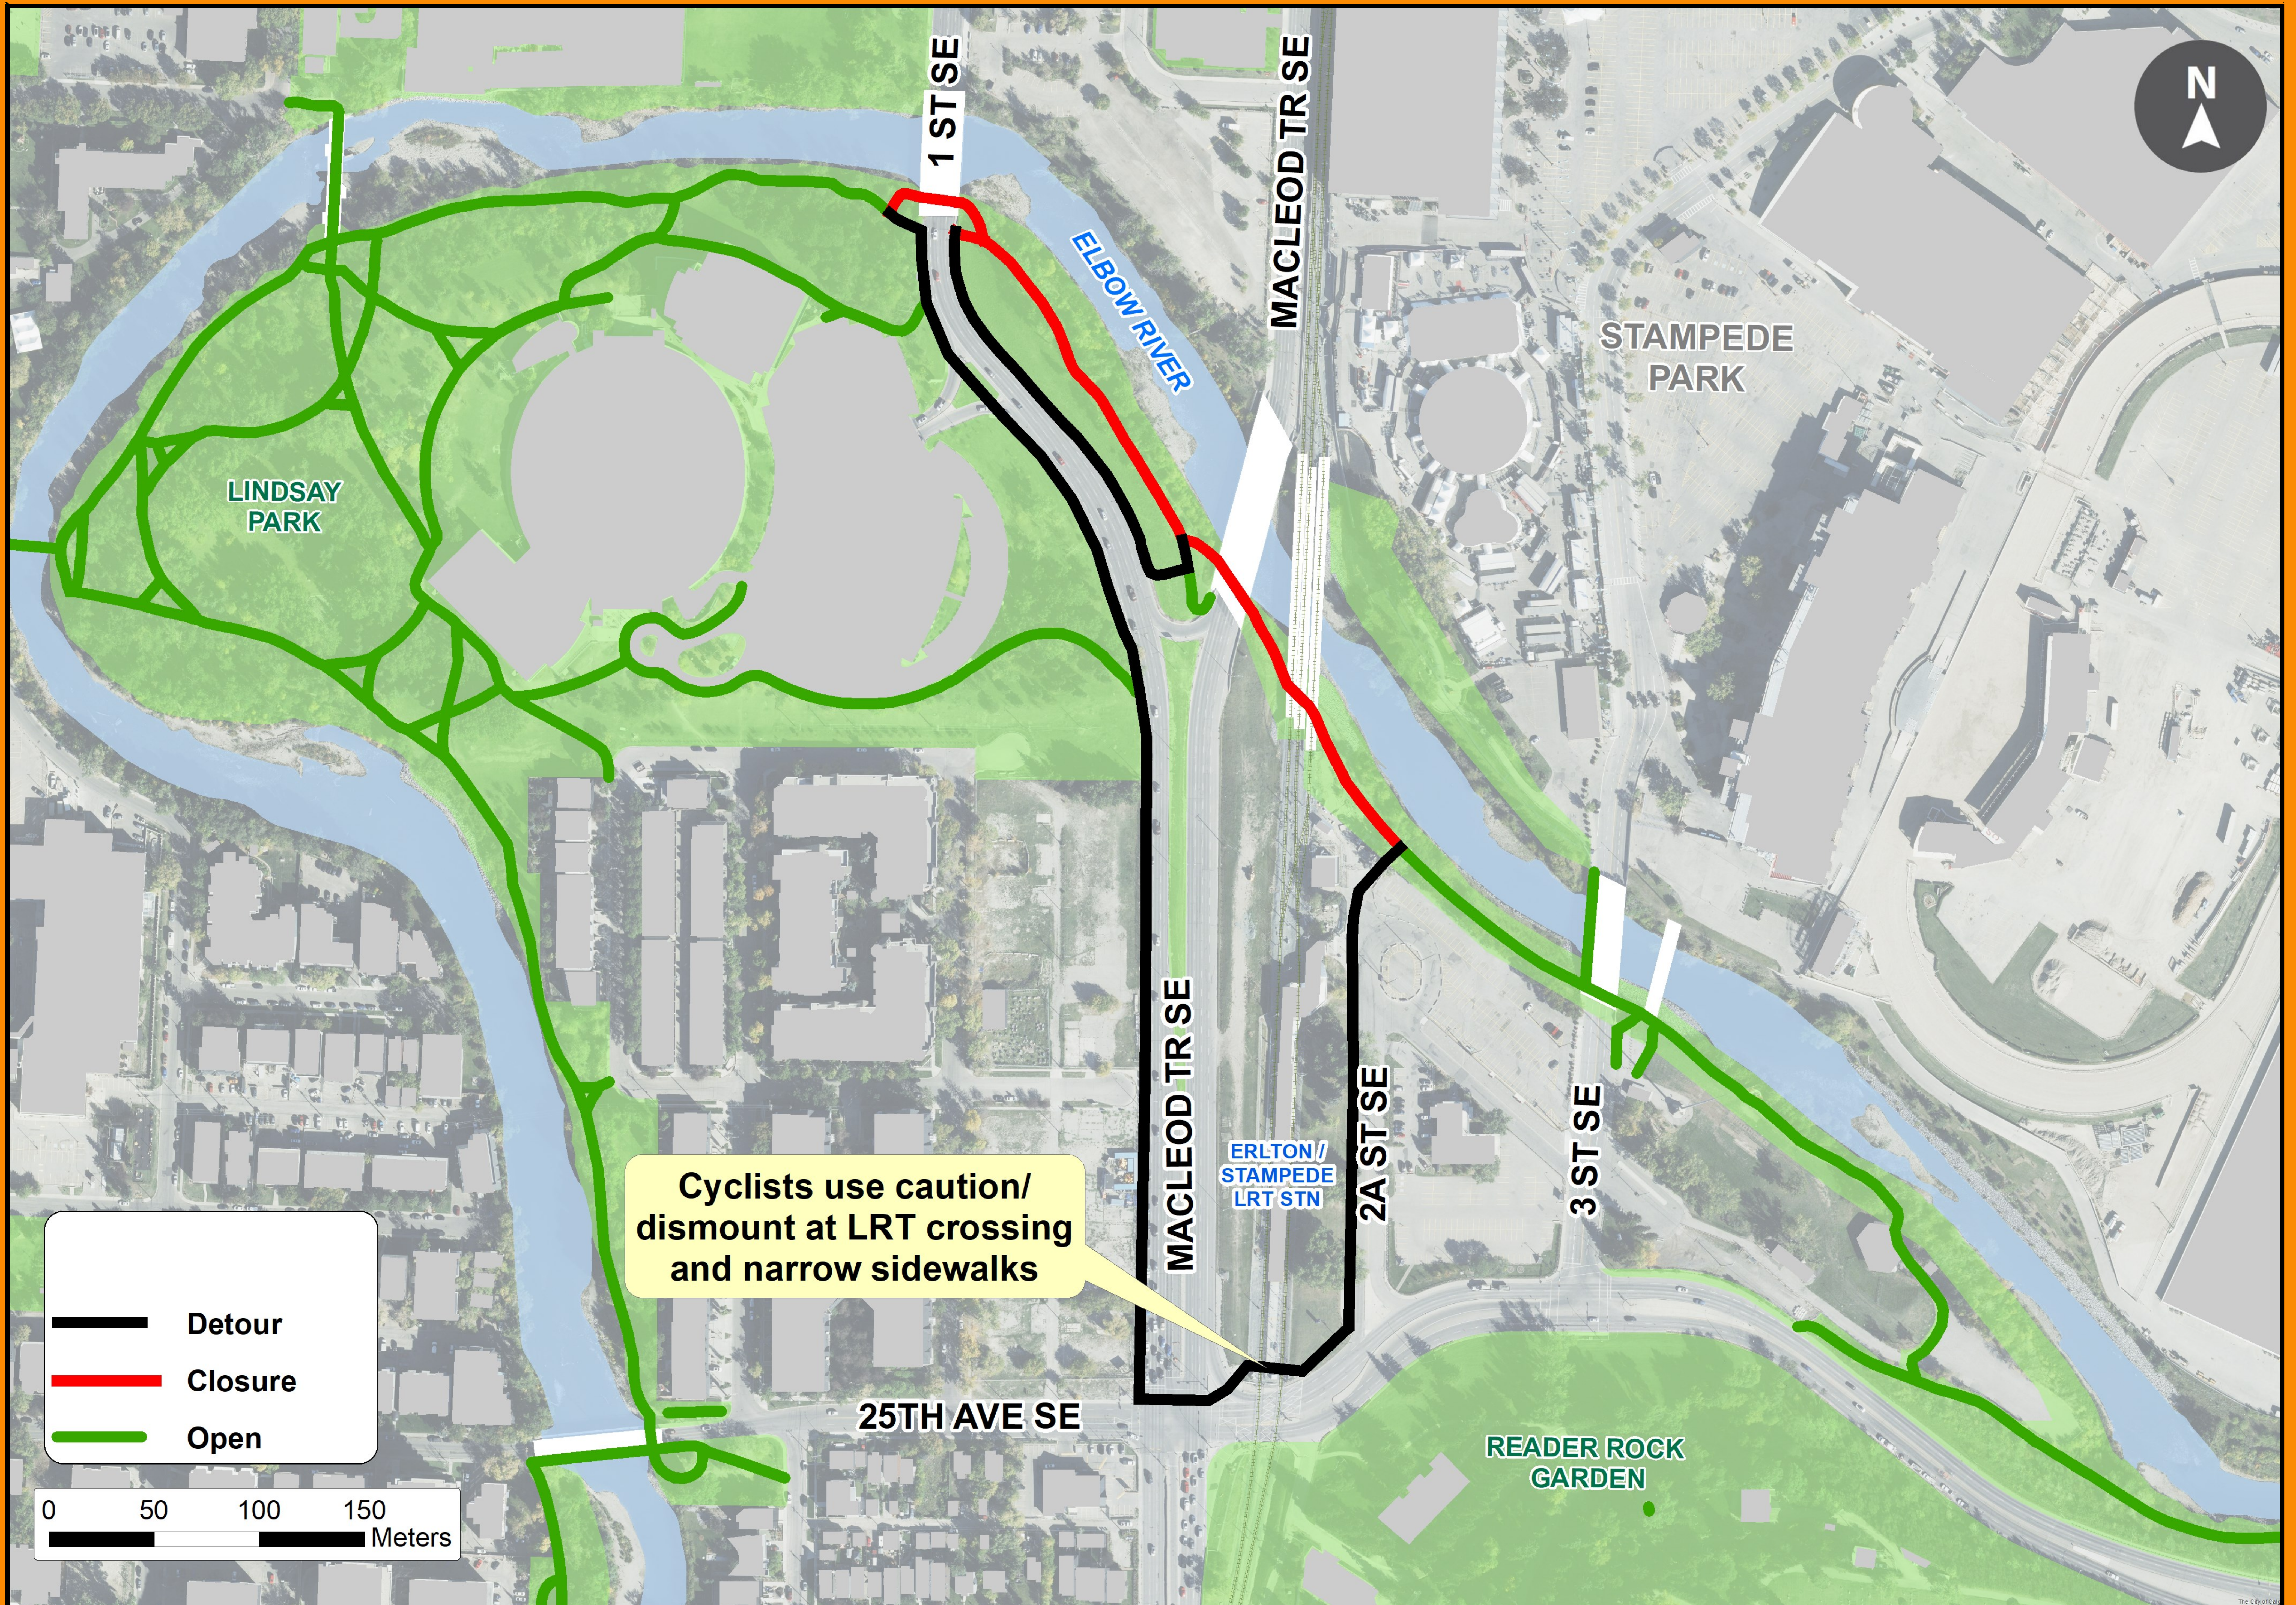

# Pathway Detour

Cyclists use caution/  
dismount at LRT crossing  
and narrow sidewalks

-  Detour
-  Closure
-  Open

0 50 100 150  
Meters