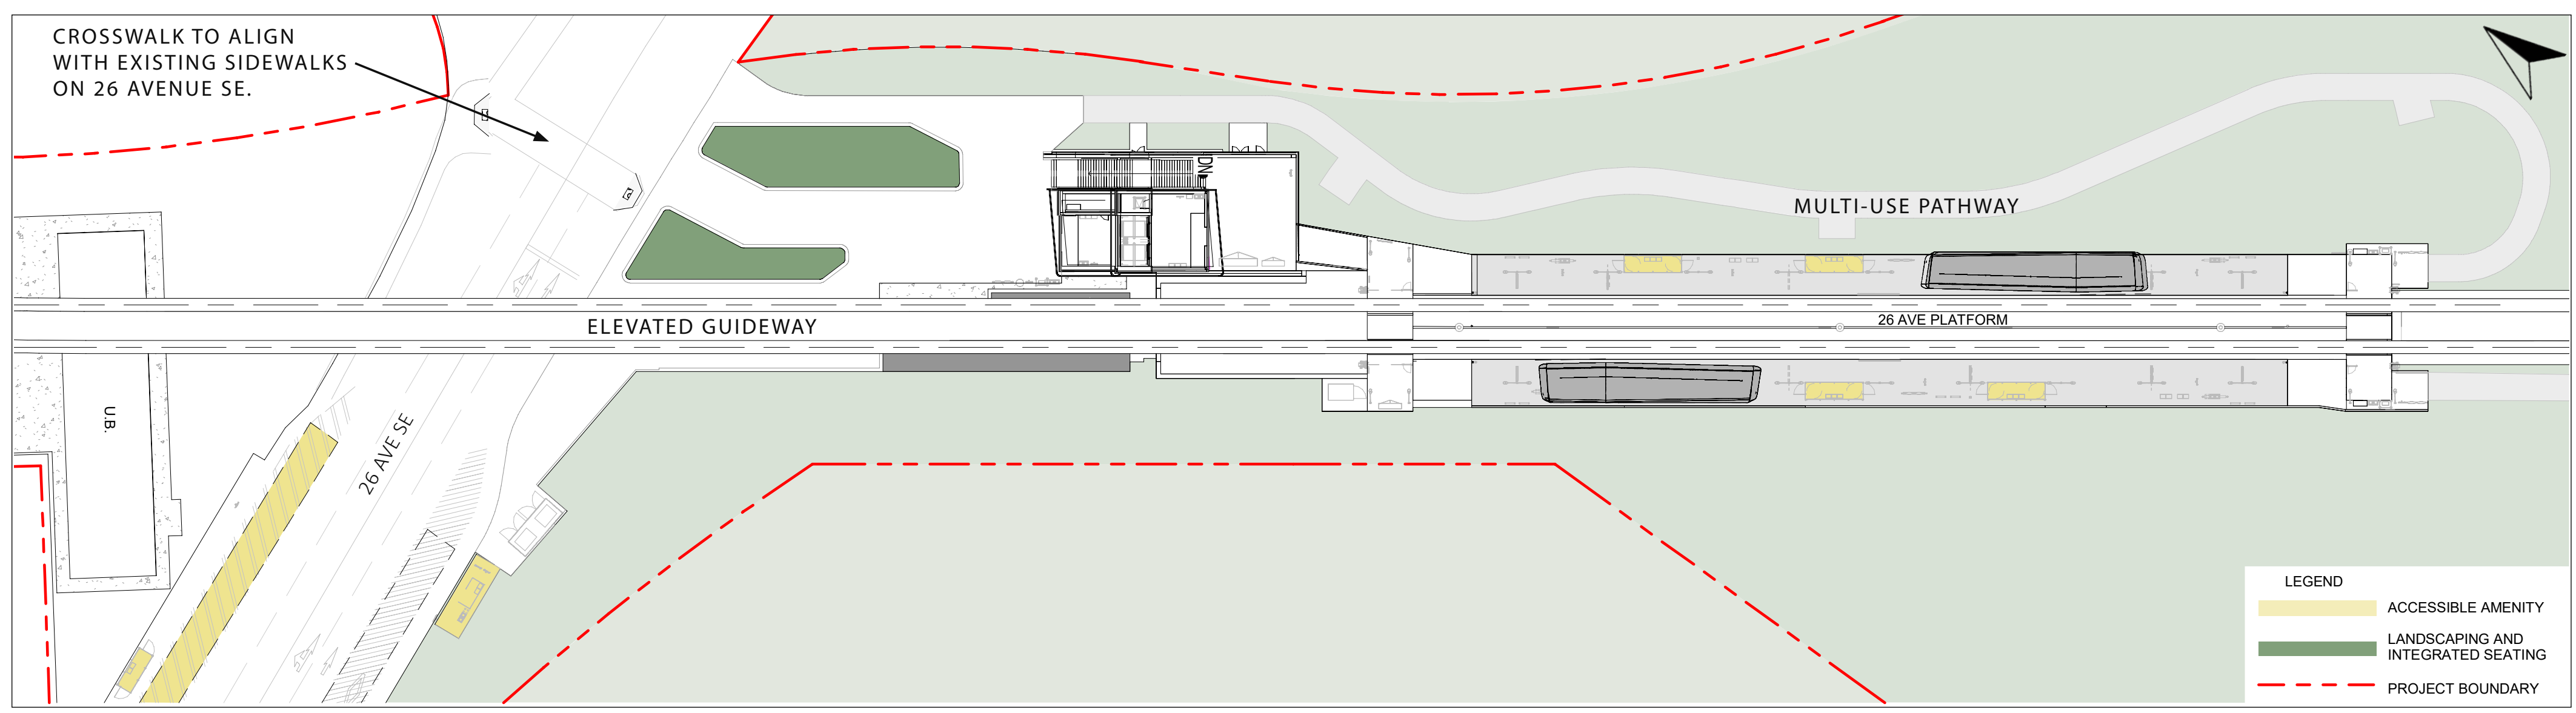

# 26 Avenue S.E. Station

## » Key Features

- 26 Avenue Station is one of two elevated stations along the S.E. Green Line alignment.
- As a destination station, it connects to businesses, employment centres, public services, entertainment and dining.
- Key access to Ramsay’s 11 Street S.E. commercial corridor.
- An at-grade entryway plaza connects to neighbouring streets.

# 26 Avenue S.E. Station

Station Circulation

Special enhancements and features