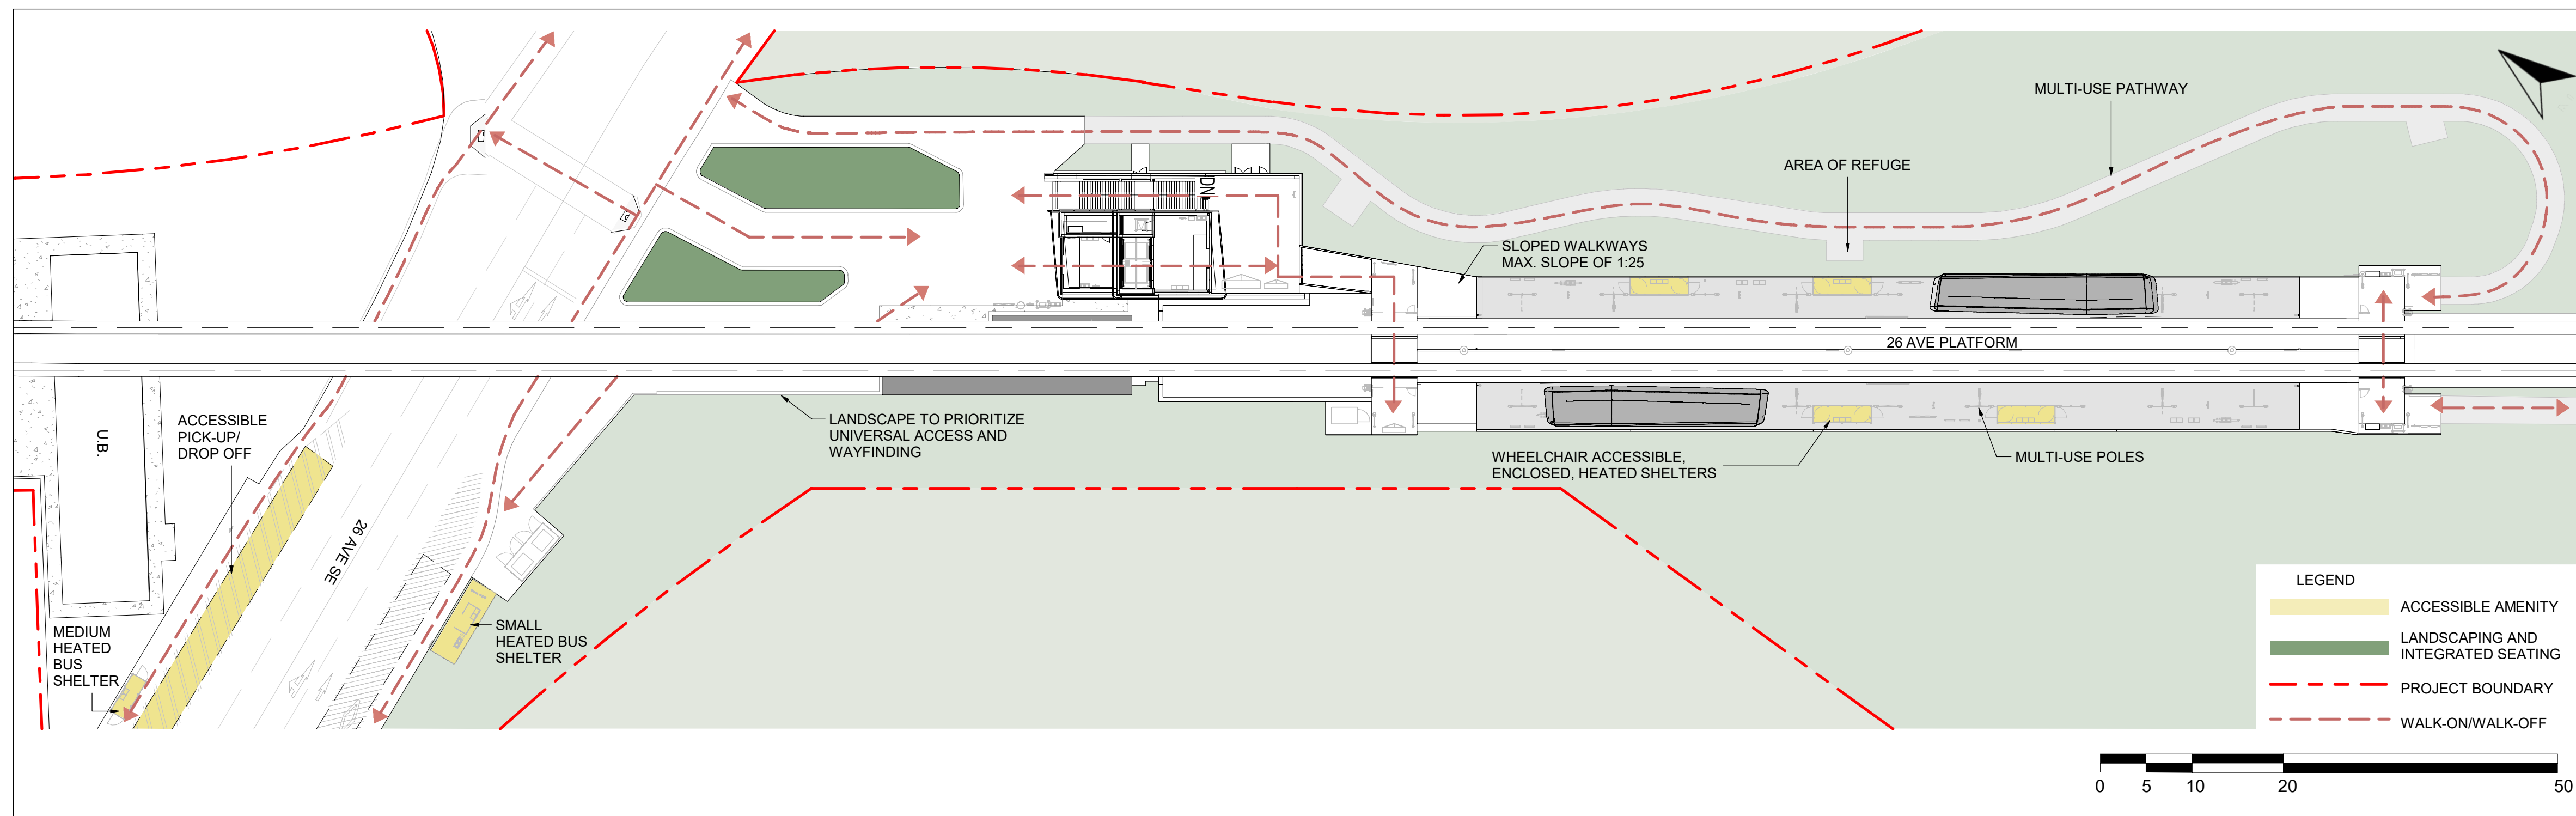

# 26 Avenue S.E. Station

## » Key Features

- 26 Avenue Station is one of two elevated stations along the S.E. Green Line alignment.
- As a destination station, it connects to businesses, employment centres, public services, entertainment and dining.
- Key access to Ramsay’s 11 Street S.E. commercial corridor.
- An at-grade entryway plaza connects to neighbouring streets.

# 26 Avenue S.E. Station

Station Circulation

Special enhancements and features