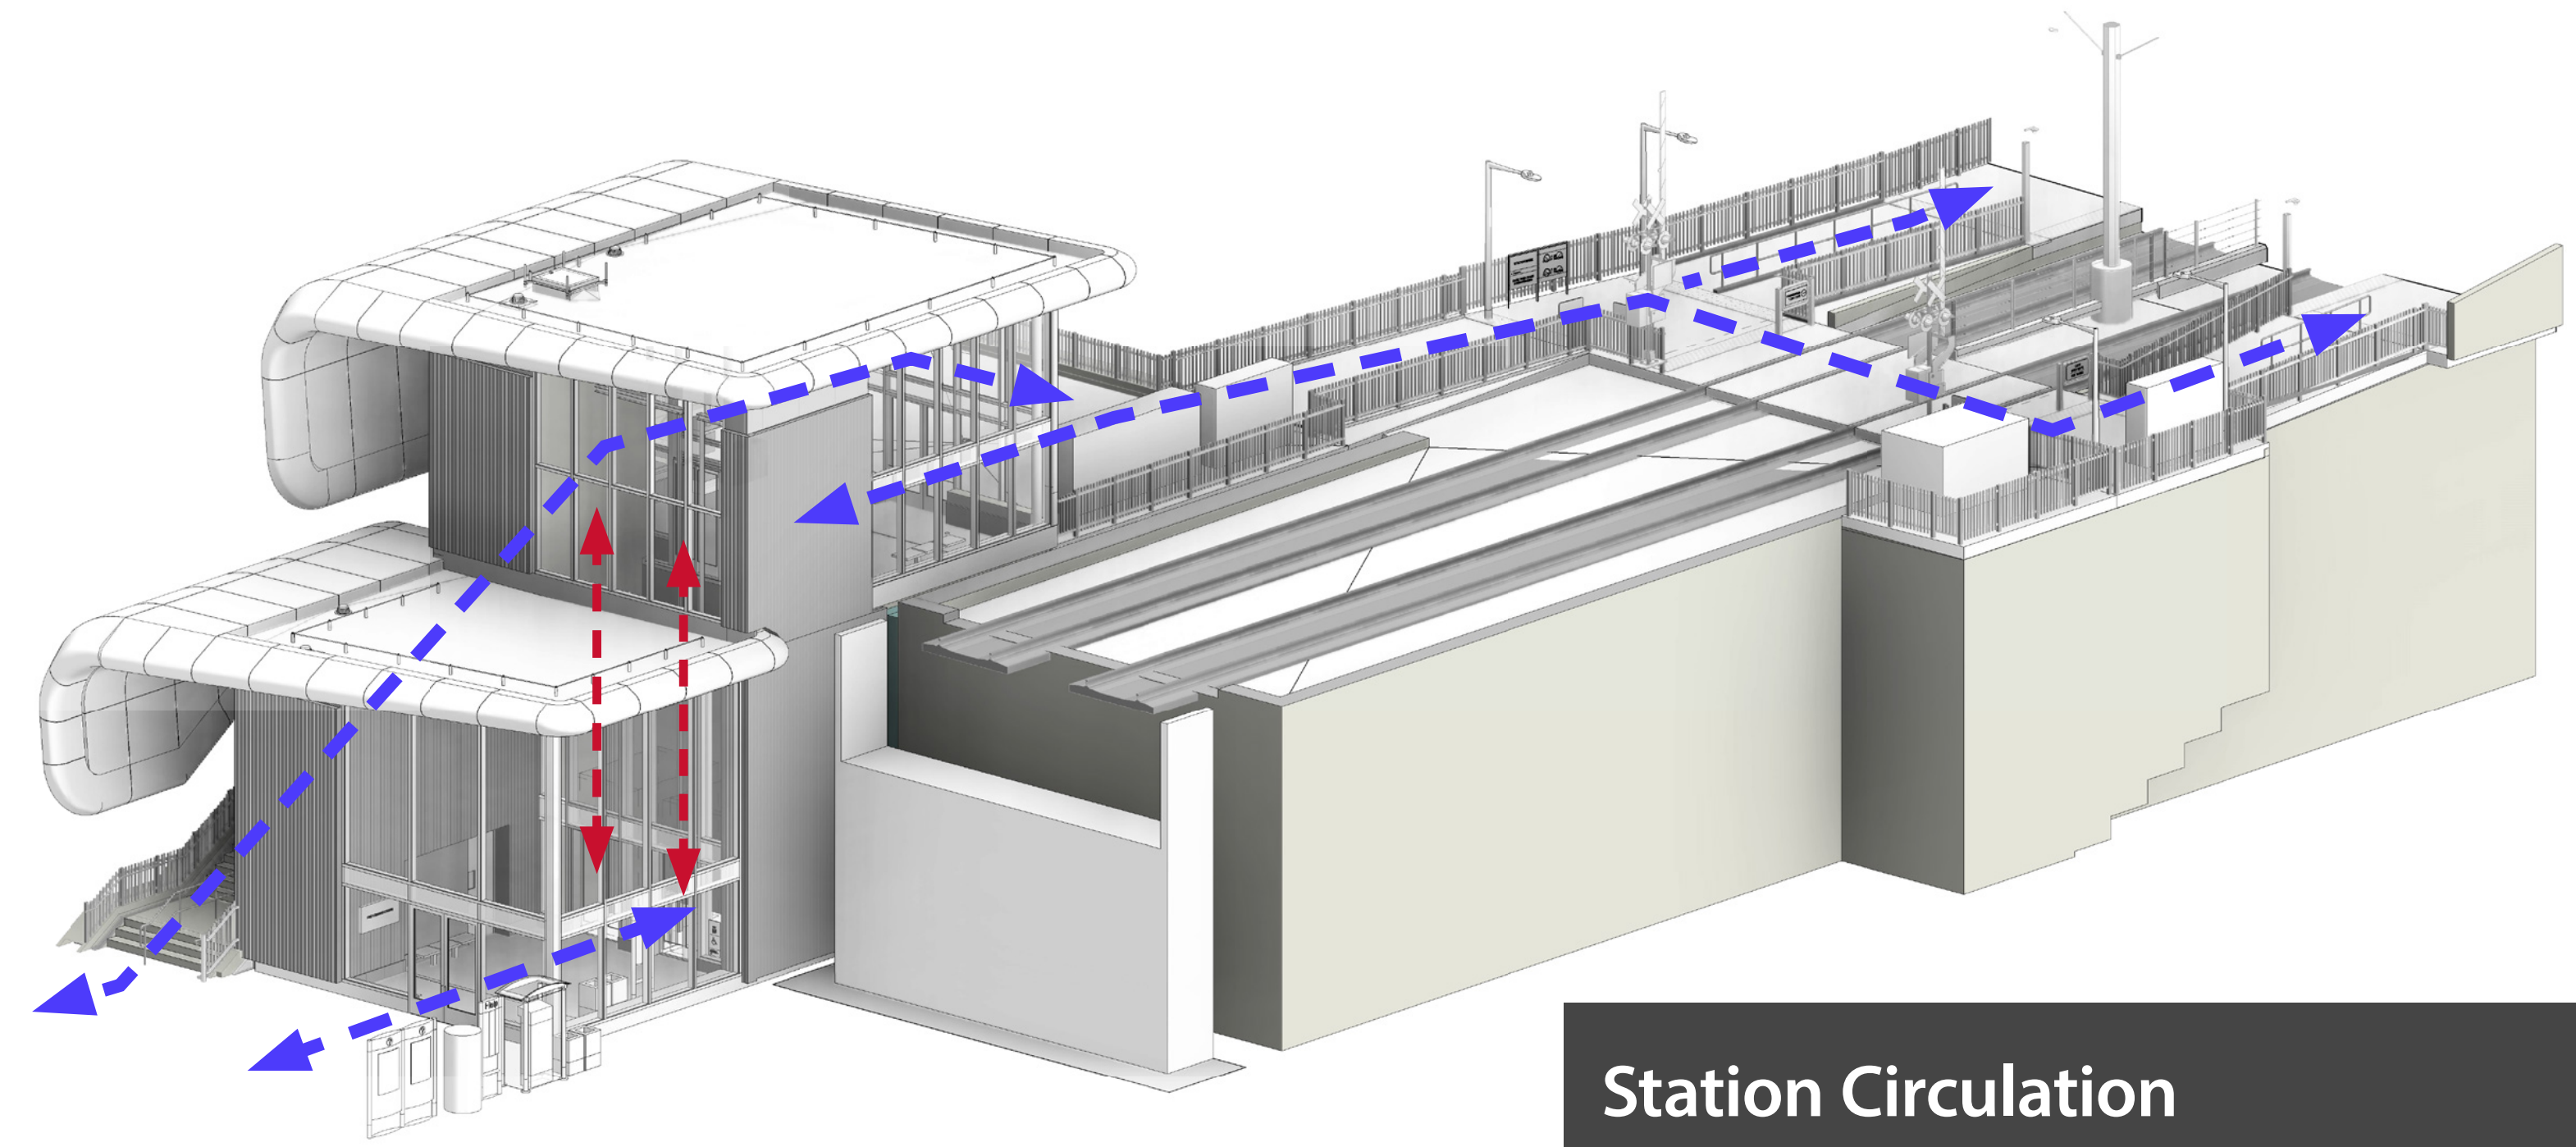

# 26 Avenue S.E. Station

## » Key Features

- 26 Avenue Station is one of two elevated stations along the S.E. Green Line alignment.
- As a destination station, it connects to businesses, employment centres, public services, entertainment and dining.
- Key access to Ramsay’s 11 Street S.E. commercial corridor.
- An at-grade entryway plaza connects to neighbouring streets.

# 26 Avenue S.E. Station

Station Circulation

Special enhancements and features