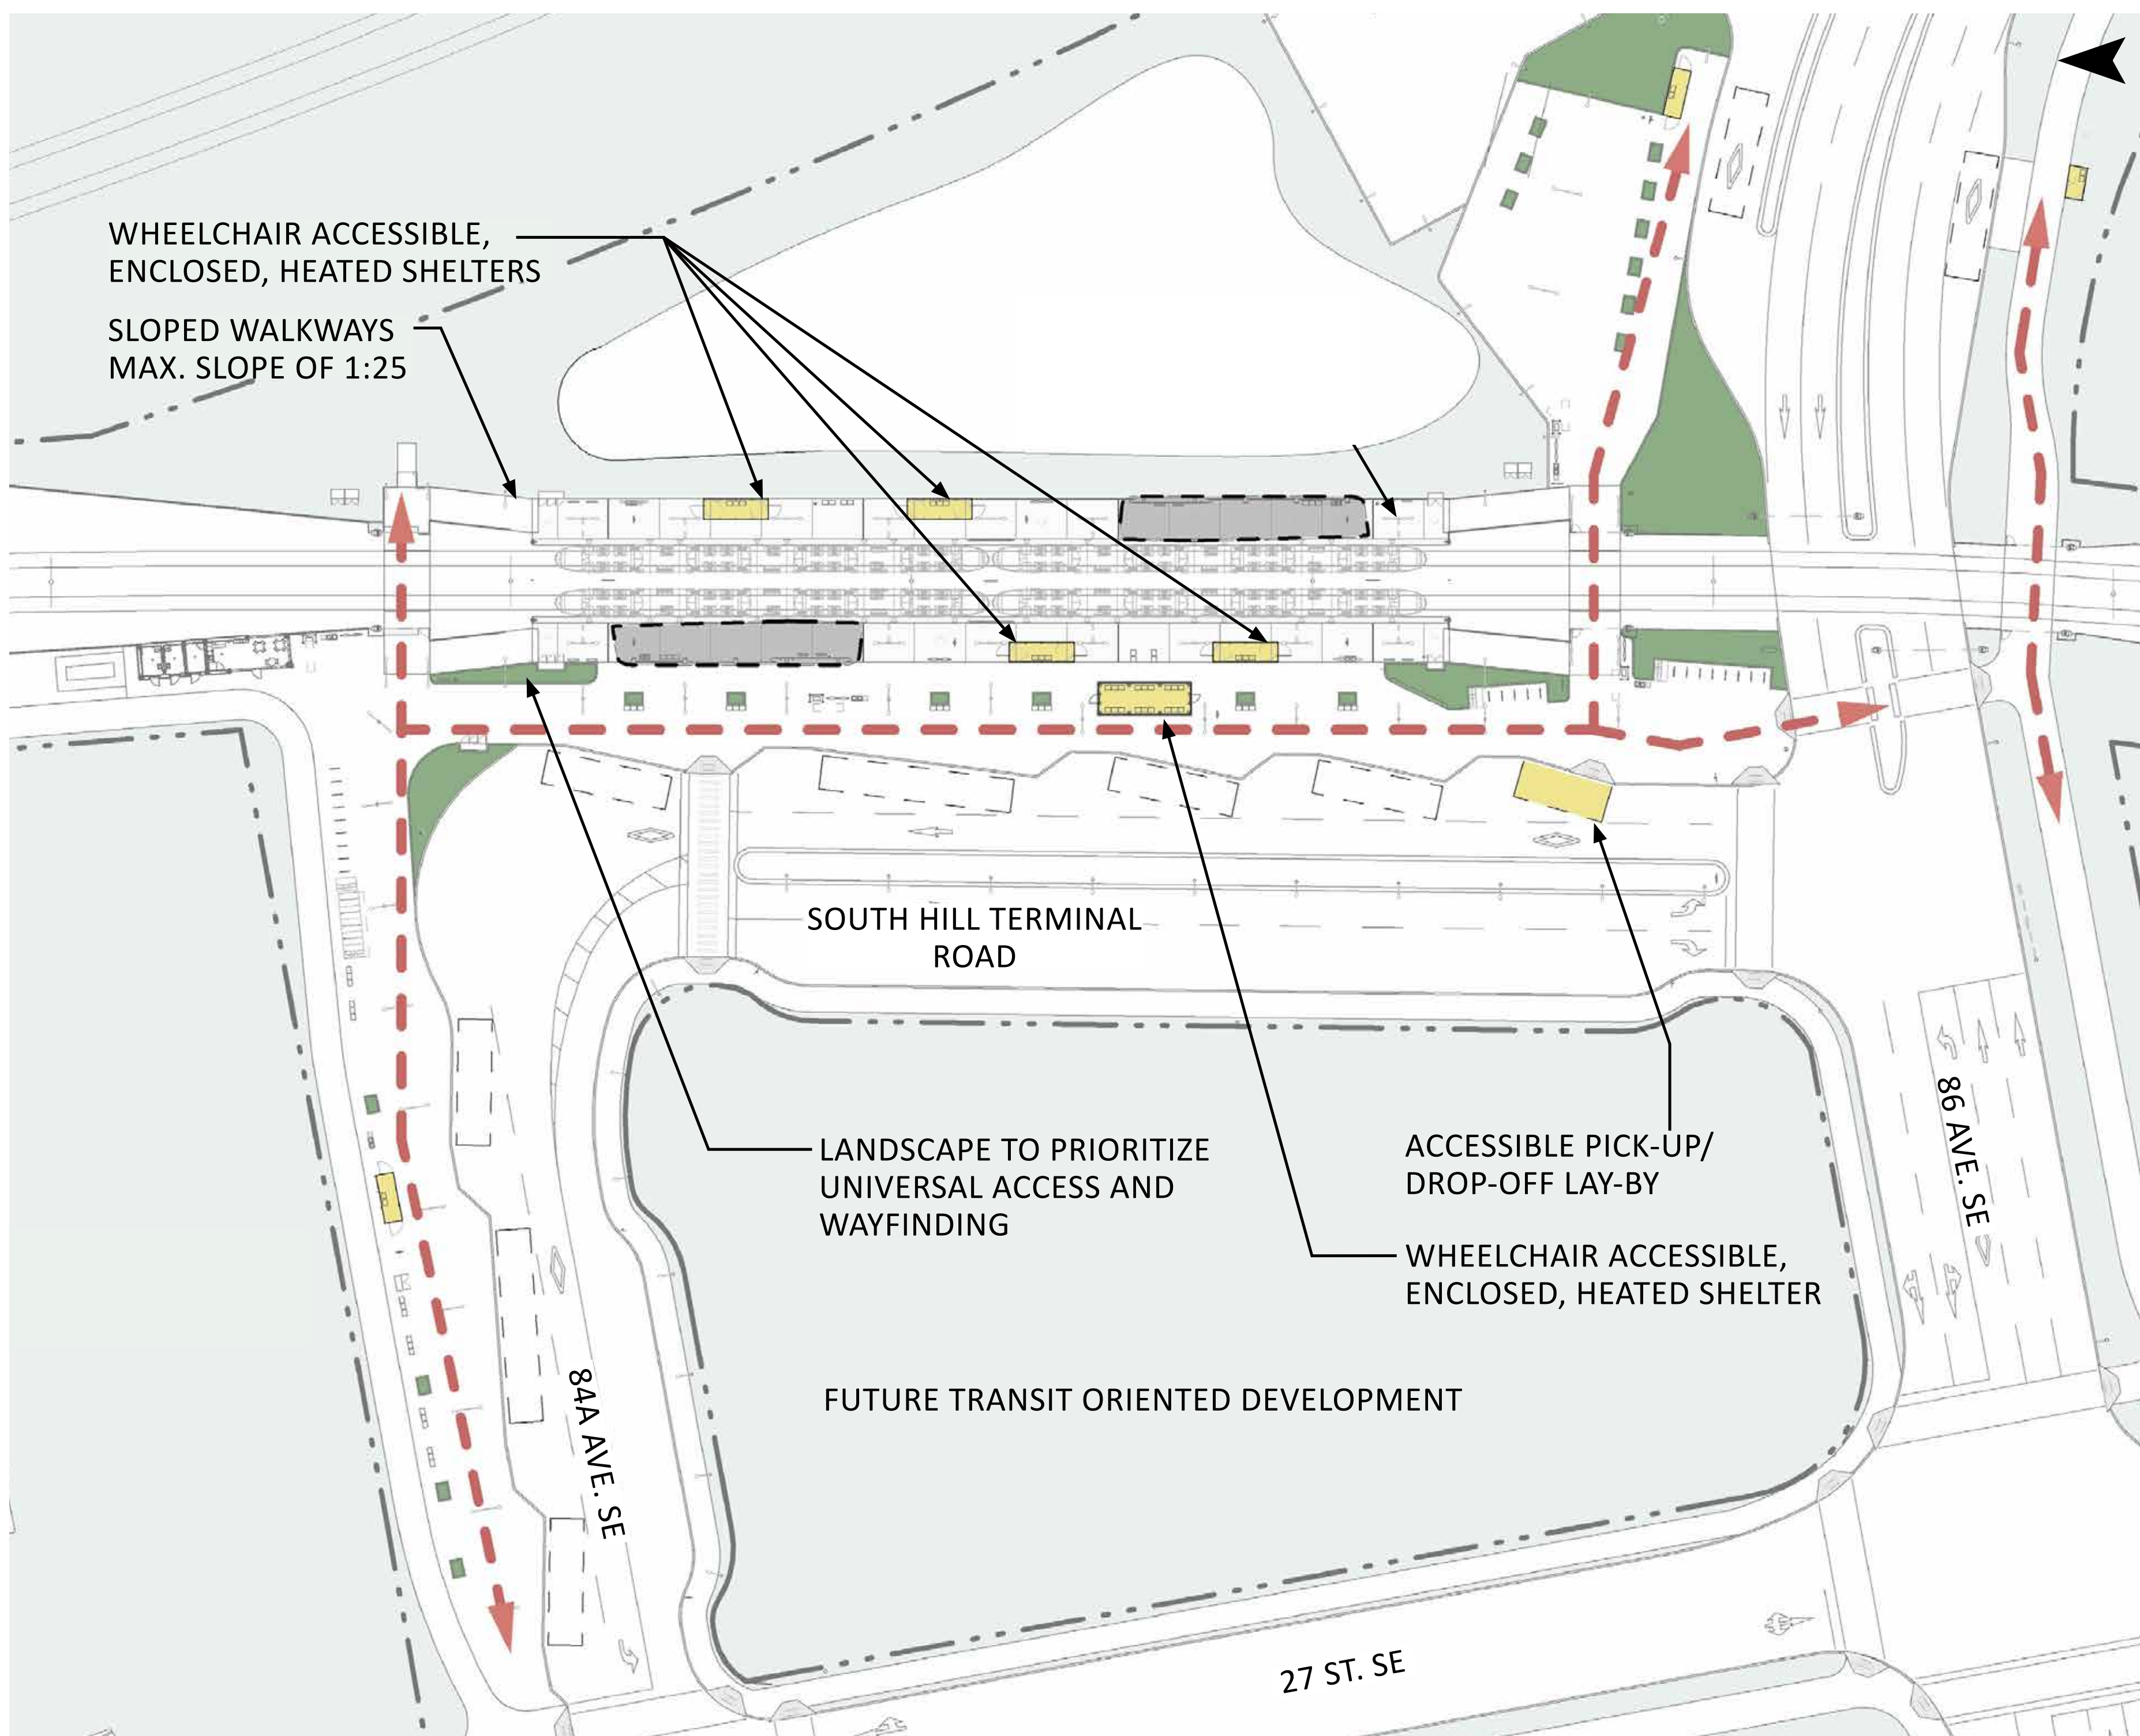

South Hill Station

» Key Features

- The station serves as a significant east/west transit hub, connecting east Calgary communities to the public transit network and employment centres.
- Future residential and commercial development opportunities in proximity to the station.

23-0035064 - CIV-53220